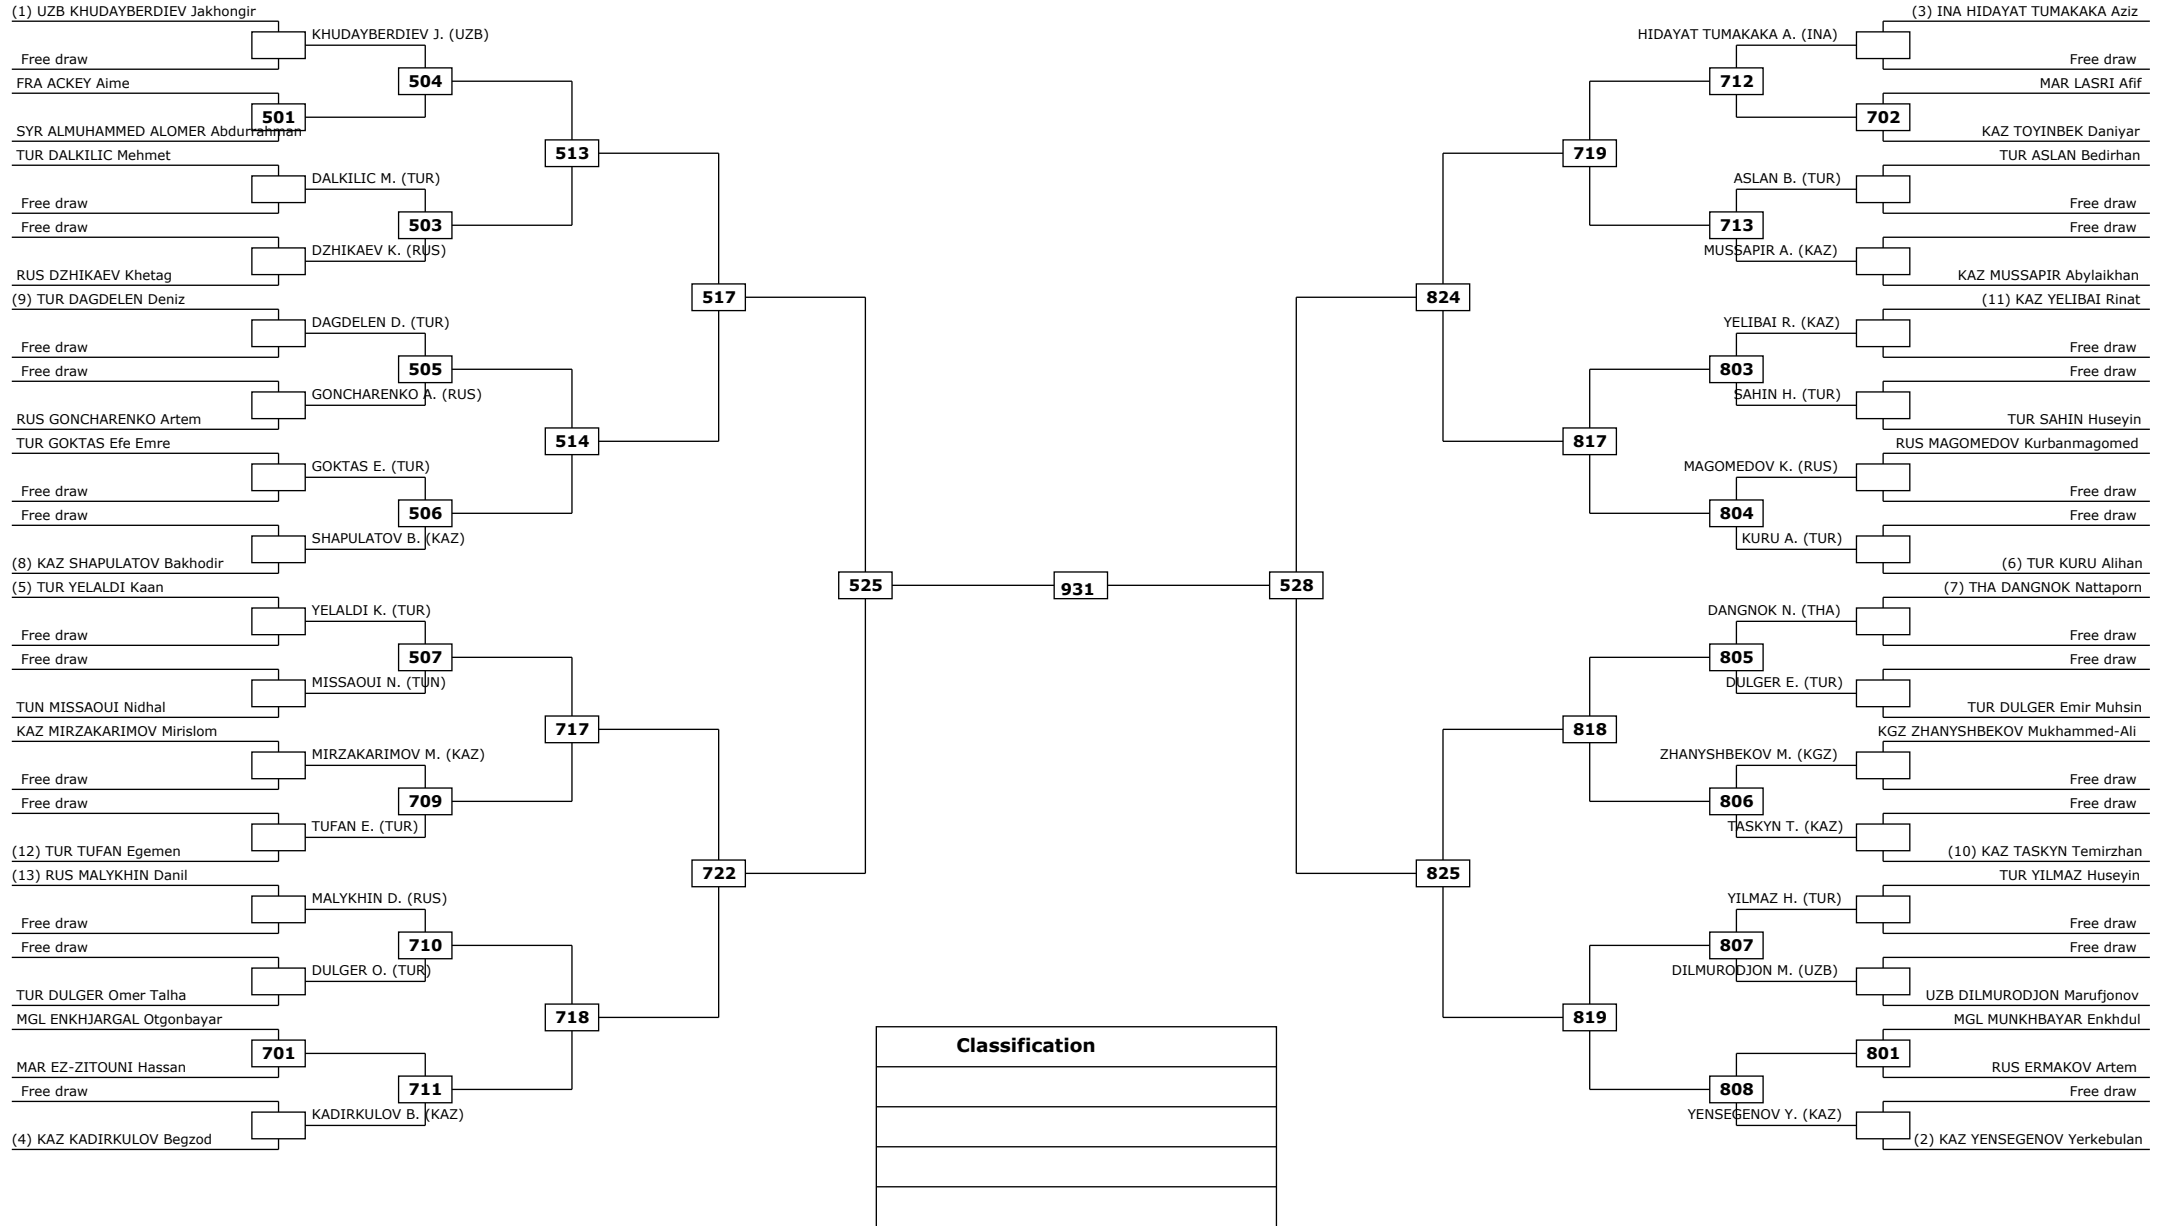

Round of 64 Round of 32 Round of 16 Quarter finals Semifinals Final Semifinals Quarter finals Round of 16 Round of 32 Round of 64

LEGEND: (RSC) Win by Referee stop the contest (WDR) Win by Withdrawal (DQB) Win by Disqualification for unspo
 (x): Seed: (PTF) Win by final score (DSQ) Win by Disqualification R: Round

Round of 32 Round of 16 Quarter finals Semifinals Final Semifinals Quarter finals Round of 16 Round of 32

LEGEND: (RSC) Win by Referee stop the contest (WDR) Win by Withdrawal (DQB) Win by Disqualification for unspo
 (x): Seed: (PTF) Win by final score (DSQ) Win by Disqualification R: Round