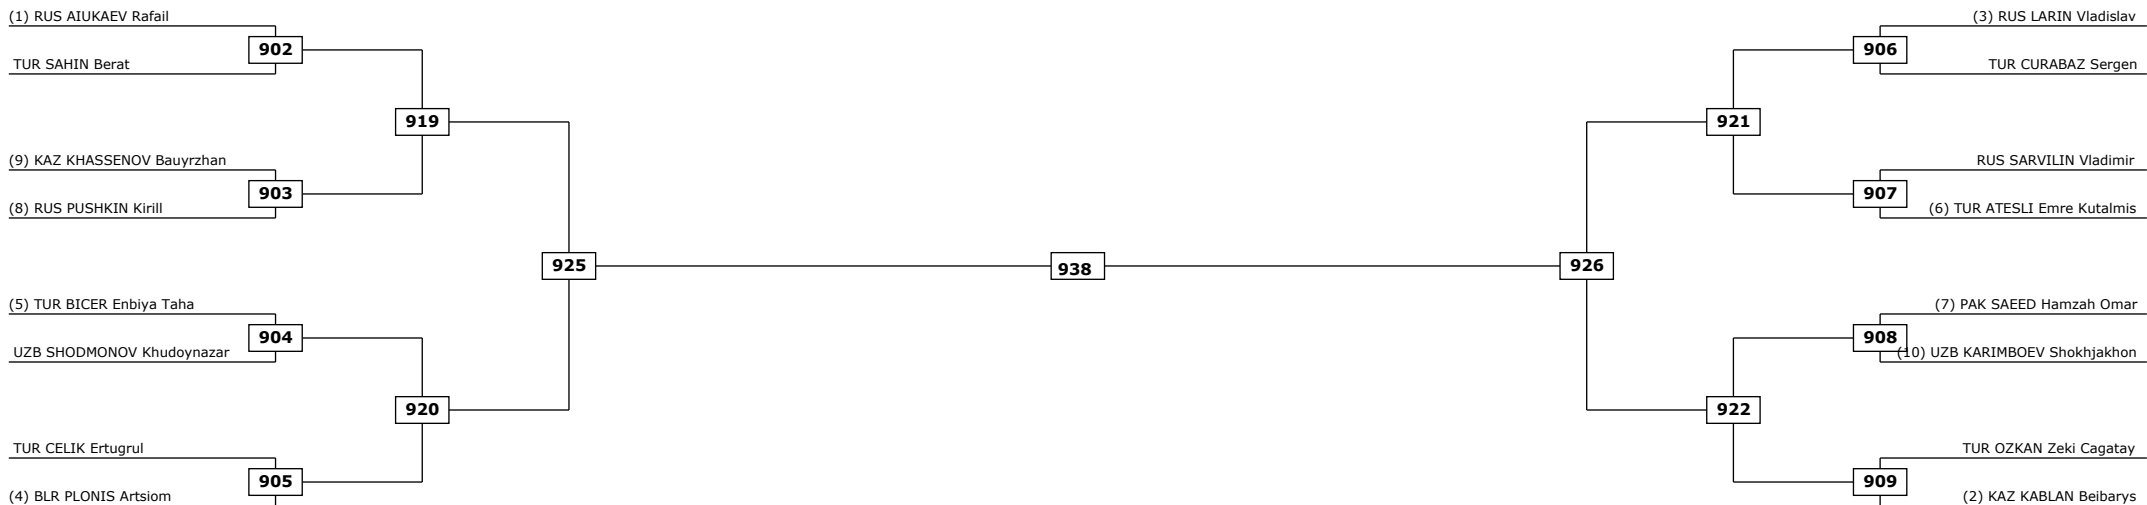

Round of 32 Round of 16 Quarter finals Semifinals Final Semifinals Quarter finals Round of 16 Round of 32

LEGEND: (RSC) Win by Referee stop the contest (WDR) Win by Withdrawal (DQB) Win by Disqualification for unspo
 (x): Seed: (PTF) Win by final score (DSQ) Win by Disqualification R: Round

Round of 16

Quarter finals

Semifinals

Final

Semifinals

Quarter finals

Round of 16

Classification

LEGEND: (RSC) Win by Referee stop the contest (WDR) Win by Withdrawal (DQB) Win by Disqualification for unspo
 (x): Seed: (PTF) Win by final score (DSQ) Win by Disqualification R: Round