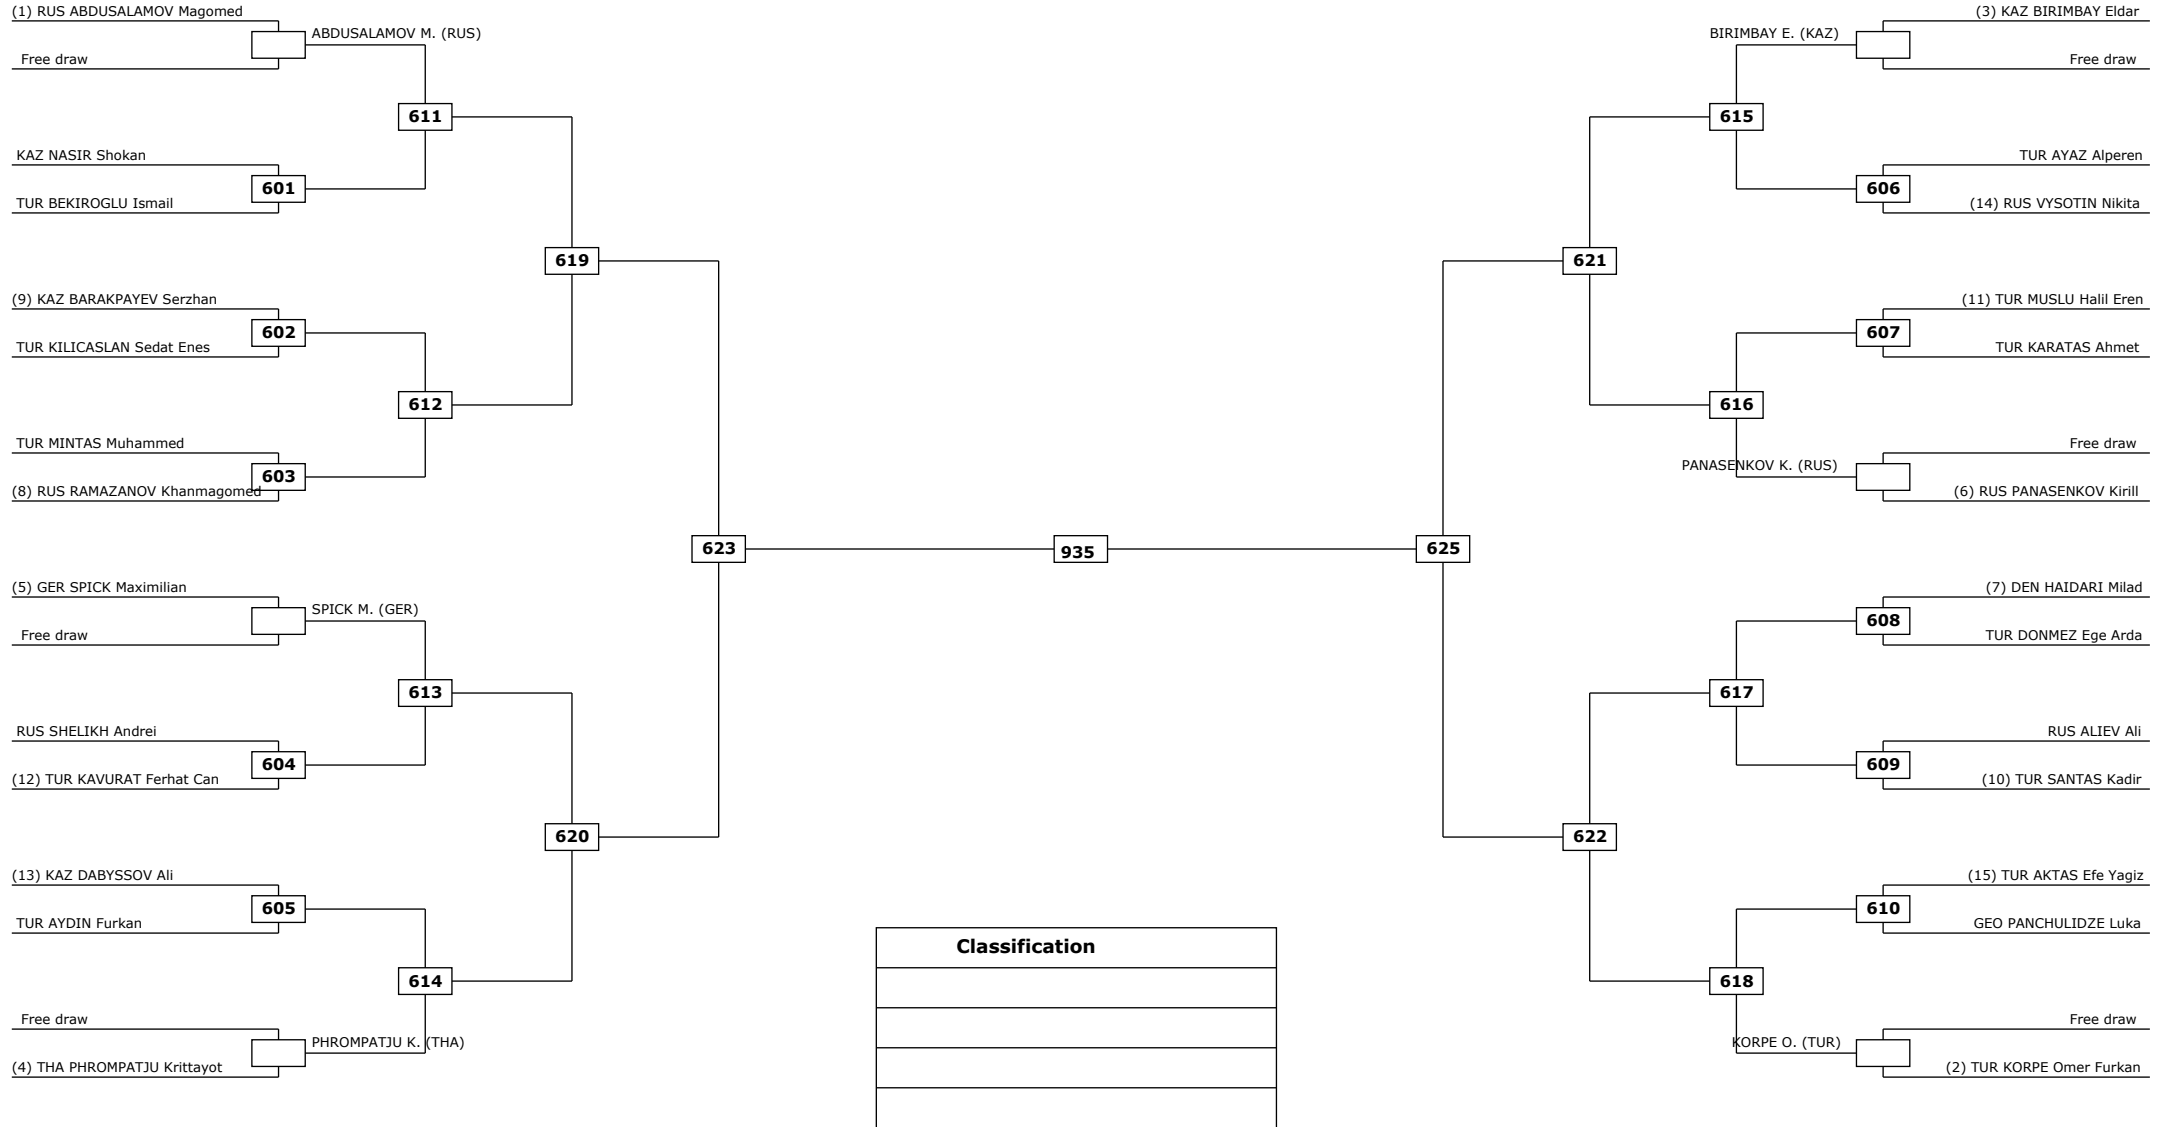

Round of 32 Round of 16 Quarter finals Semifinals Final Semifinals Quarter finals Round of 16 Round of 32

LEGEND: (RSC) Win by Referee stop the contest (WDR) Win by Withdrawal (DQB) Win by Disqualification for unspo
 (x): Seed: (PTF) Win by final score (DSQ) Win by Disqualification R: Round

Round of 64 Round of 32 Round of 16 Quarter finals Semifinals Final Semifinals Quarter finals Round of 16 Round of 32 Round of 64

LEGEND: (RSC) Win by Referee stop the contest (WDR) Win by Withdrawal (DQB) Win by Disqualification for unspo
 (x): Seed: (PTF) Win by final score (DSQ) Win by Disqualification R: Round