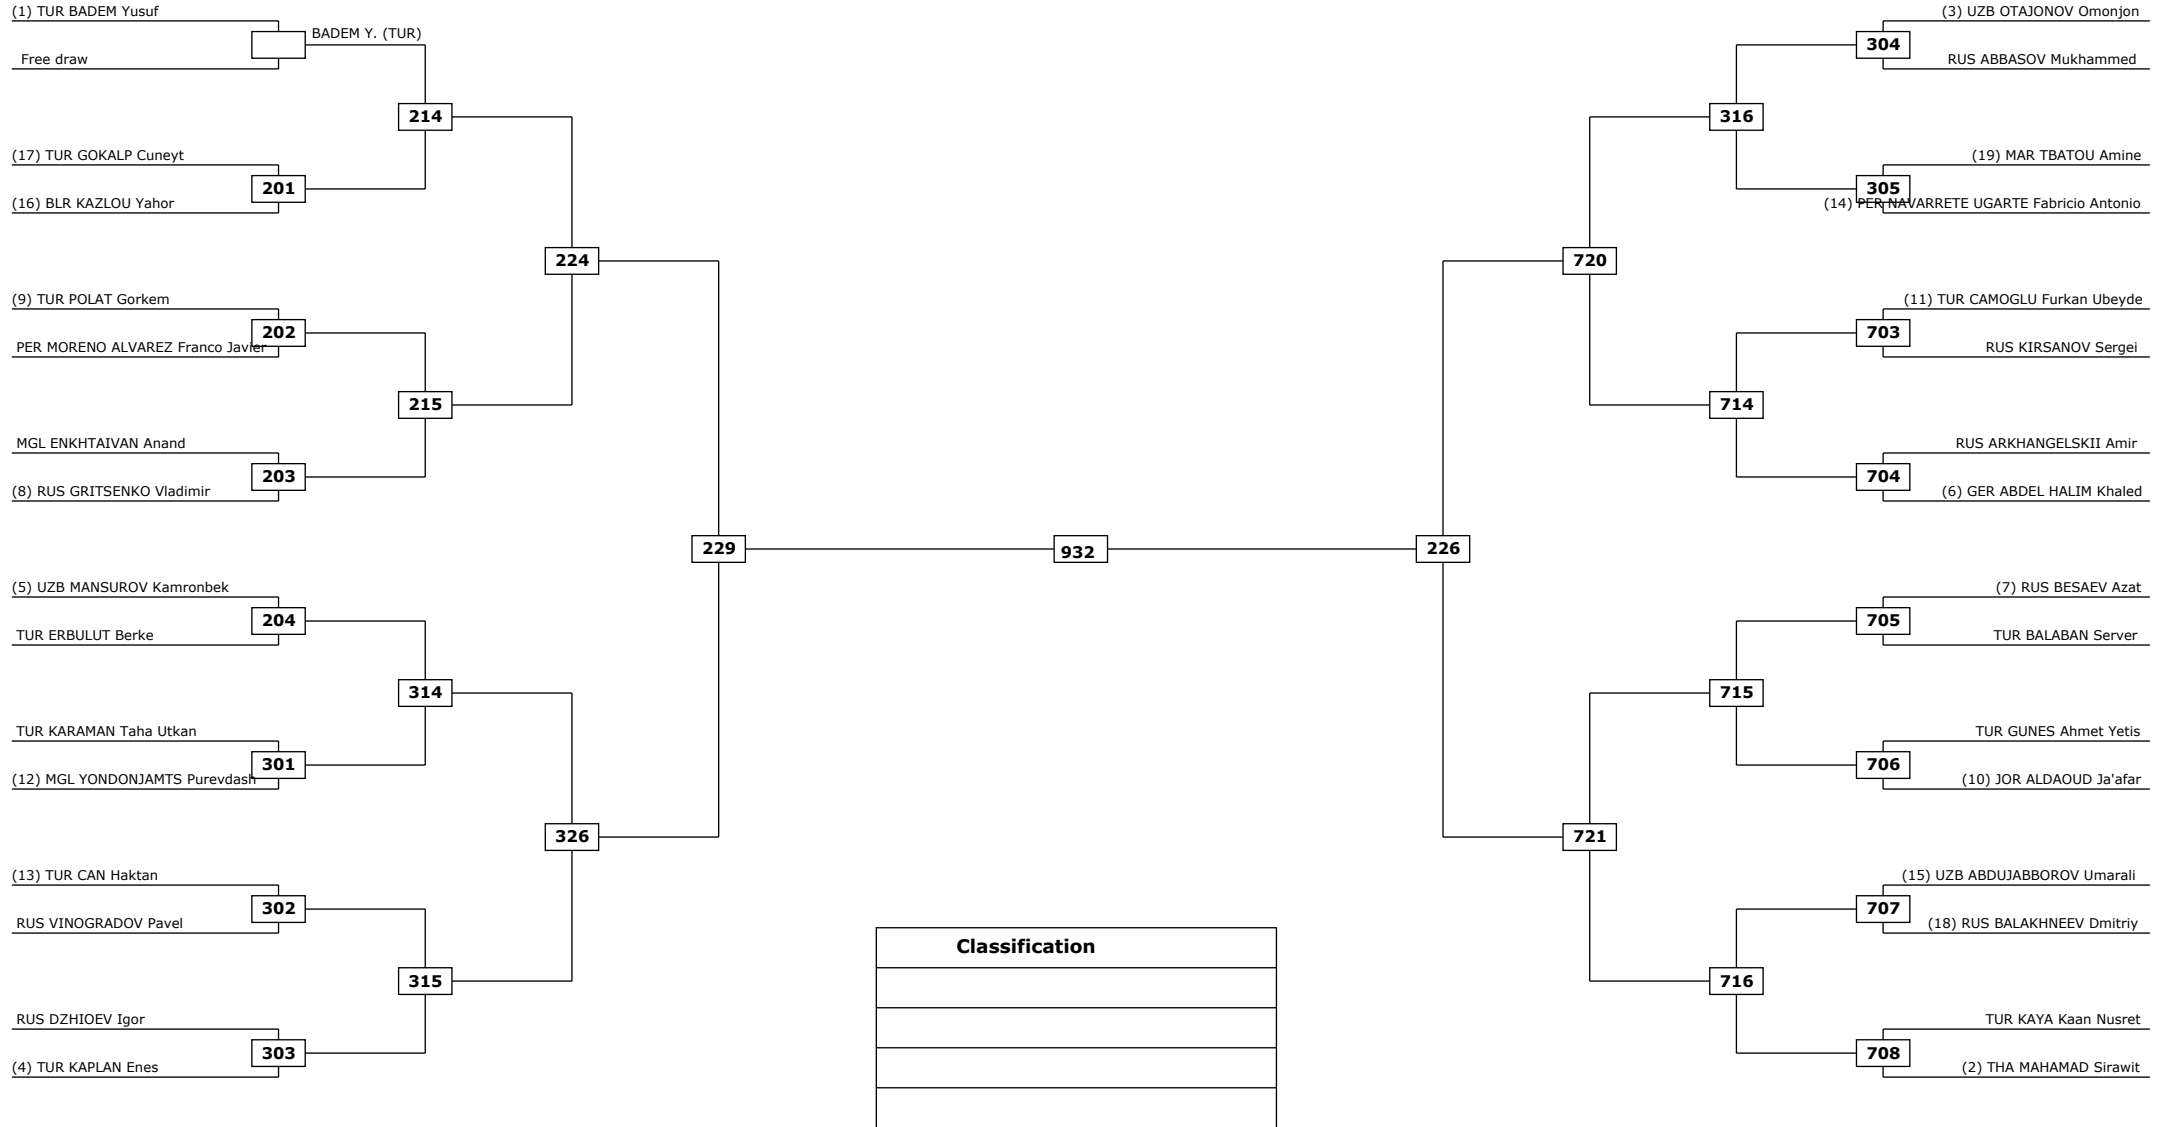

Round of 64 Round of 32 Round of 16 Quarter finals Semifinals Final Semifinals Quarter finals Round of 16 Round of 32 Round of 64

LEGEND: (RSC) Win by Referee stop the contest (WDR) Win by Withdrawal (DQB) Win by Disqualification for unspo
 (x): Seed: (PTF) Win by final score (DSQ) Win by Disqualification R: Round

Round of 32 Round of 16 Quarter finals Semifinals Final Semifinals Quarter finals Round of 16 Round of 32

LEGEND: (RSC) Win by Referee stop the contest (WDR) Win by Withdrawal (DQB) Win by Disqualification for unspo
 (x): Seed: (PTF) Win by final score (DSQ) Win by Disqualification R: Round