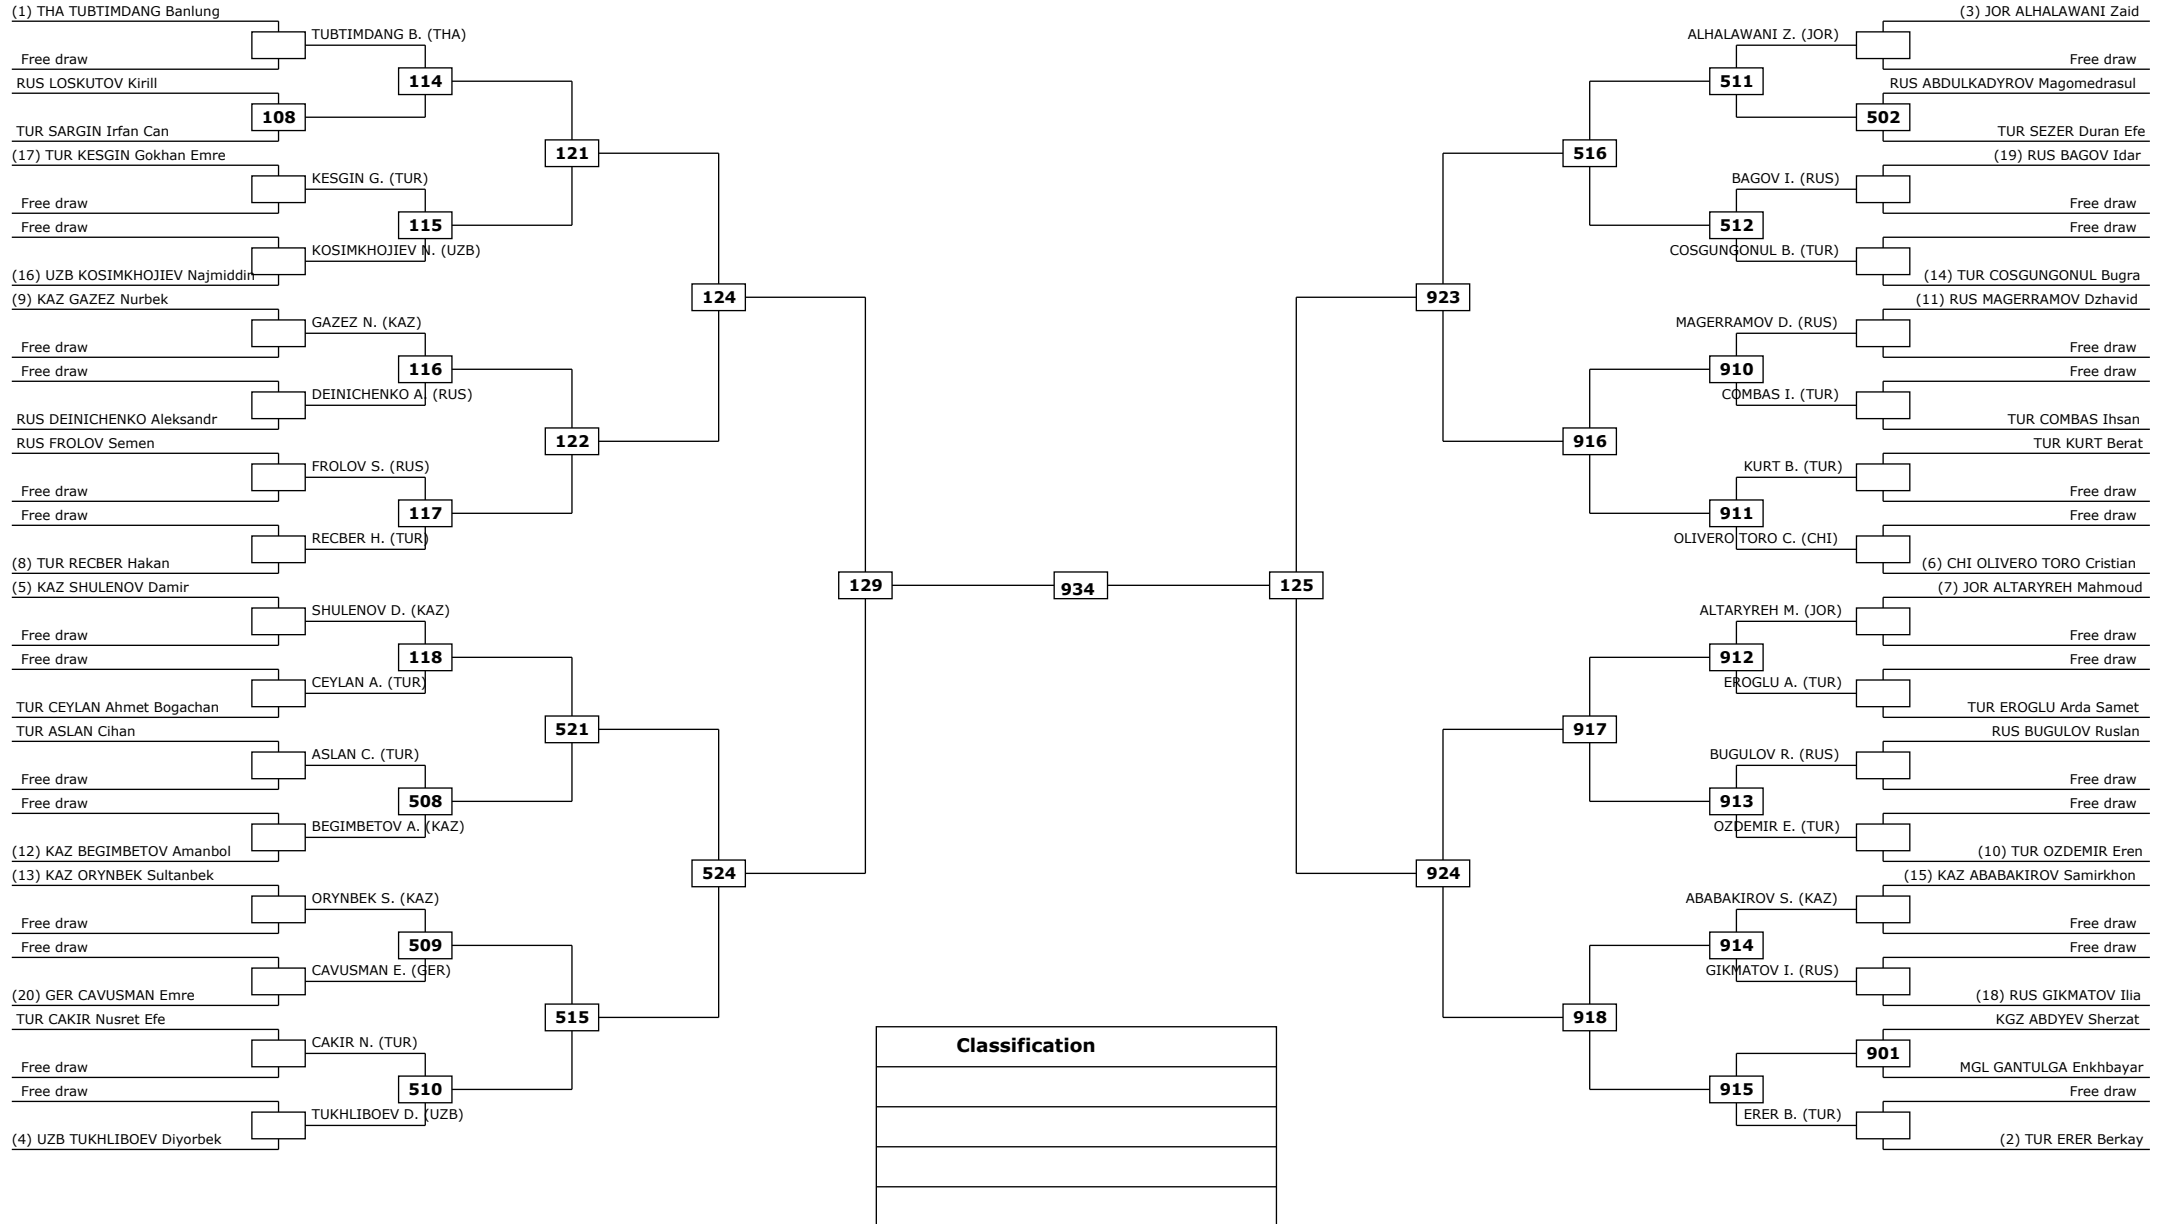

Round of 64 Round of 32 Round of 16 Quarter finals Semifinals Final Semifinals Quarter finals Round of 16 Round of 32 Round of 64

LEGEND: (RSC) Win by Referee stop the contest (WDR) Win by Withdrawal (DQB) Win by Disqualification for unspo
 (x): Seed: (PTF) Win by final score (DSQ) Win by Disqualification R: Round

Round of 32 Round of 16 Quarter finals Semifinals Final Semifinals Quarter finals Round of 16 Round of 32

LEGEND: (RSC) Win by Referee stop the contest (WDR) Win by Withdrawal (DQB) Win by Disqualification for unspo
 (x): Seed: (PTF) Win by final score (DSQ) Win by Disqualification R: Round