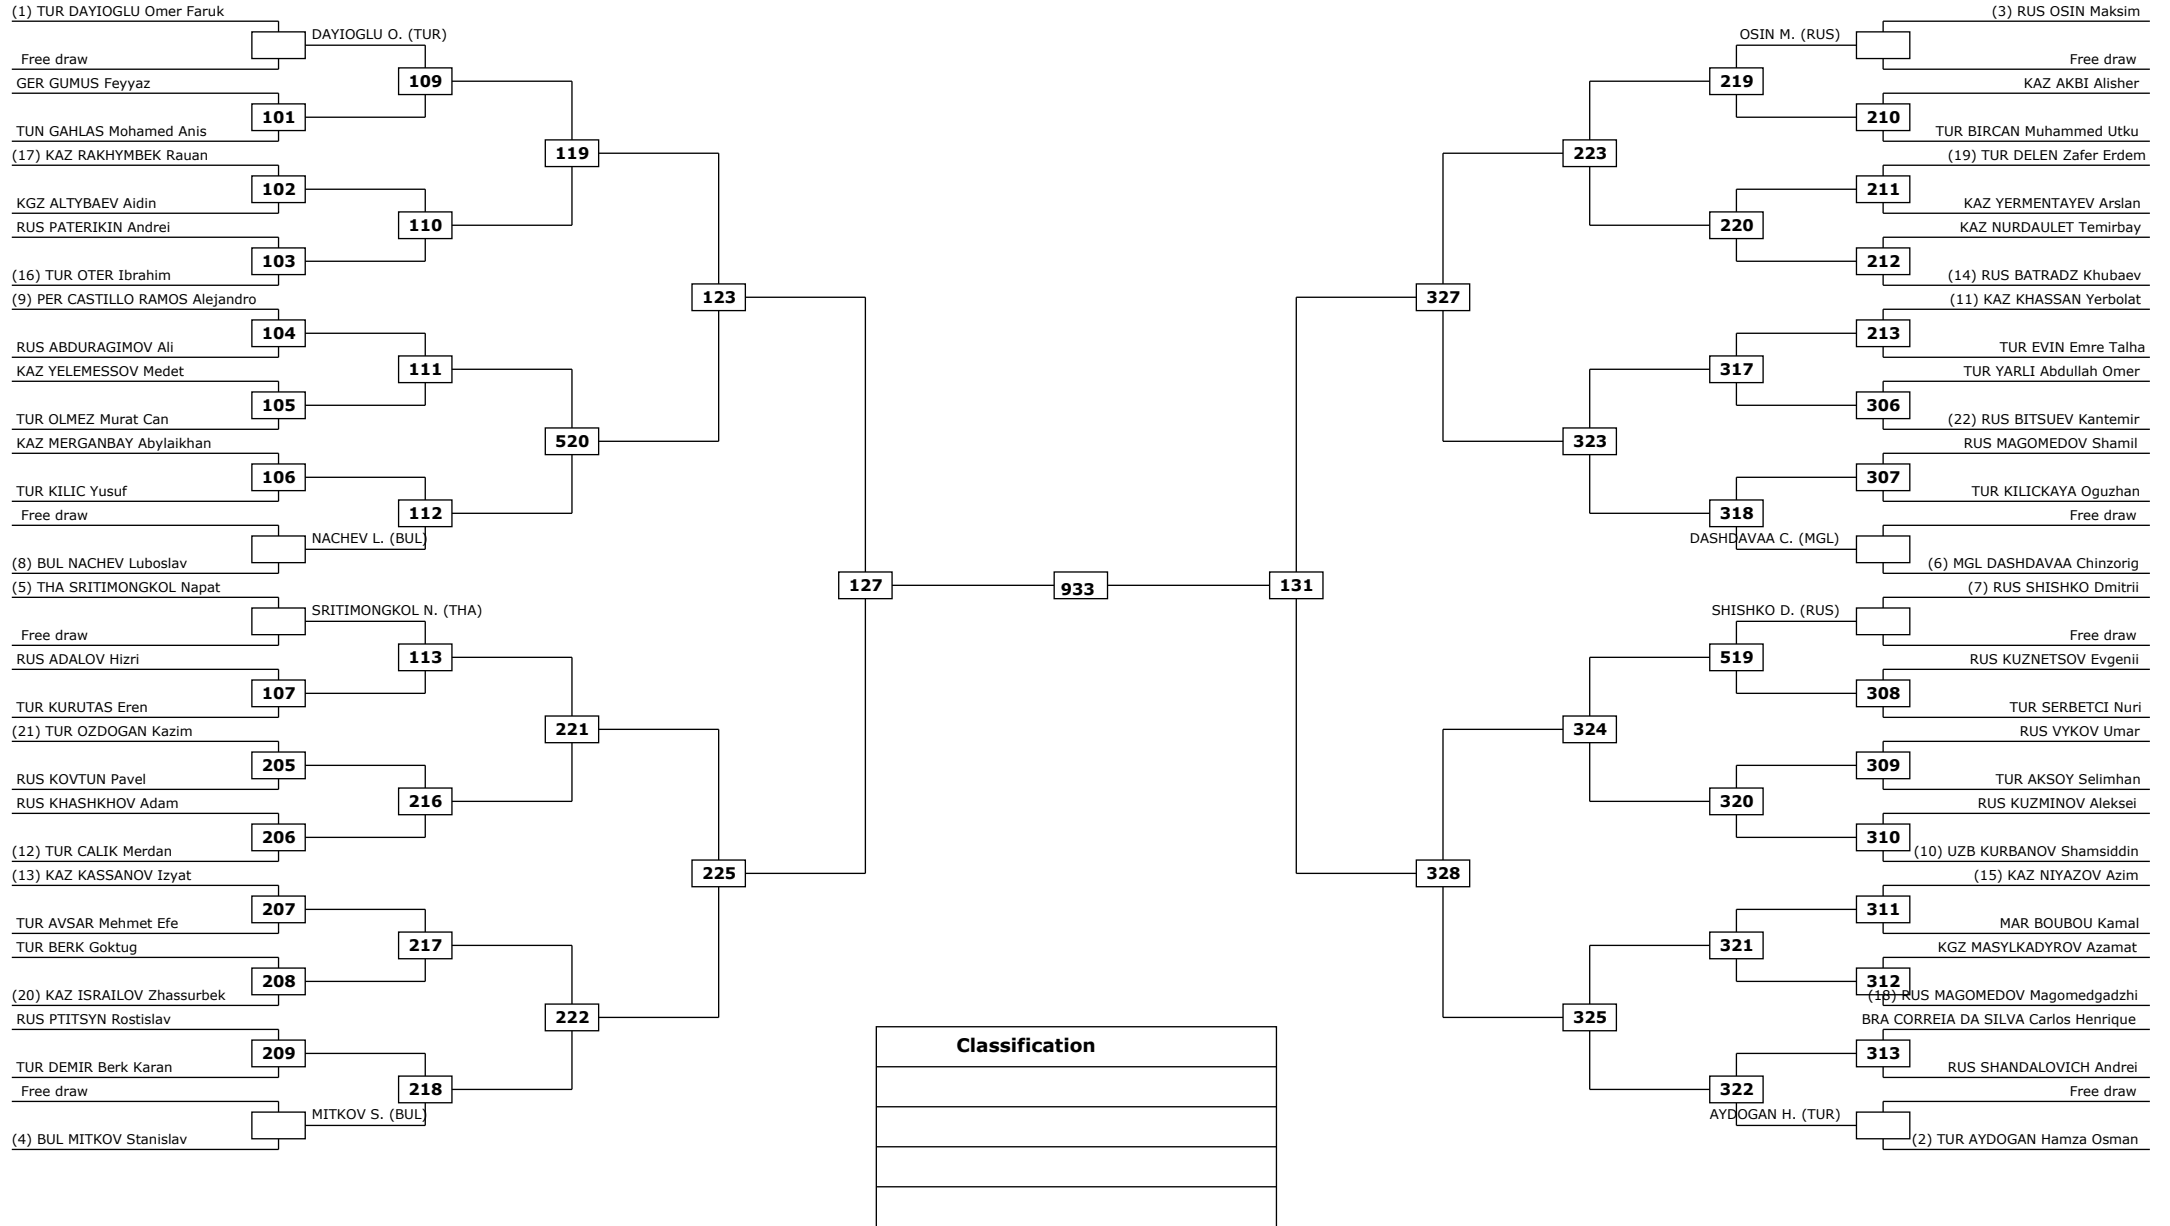

Round of 64 Round of 32 Round of 16 Quarter finals Semifinals Final Semifinals Quarter finals Round of 16 Round of 32 Round of 64

LEGEND: (RSC) Win by Referee stop the contest (WDR) Win by Withdrawal (DQB) Win by Disqualification for unspo
 (x): Seed: (PTF) Win by final score (DSQ) Win by Disqualification R: Round

Round of 32 Round of 16 Quarter finals Semifinals Final Semifinals Quarter finals Round of 16 Round of 32

LEGEND: (RSC) Win by Referee stop the contest (WDR) Win by Withdrawal (DQB) Win by Disqualification for unspo
 (x): Seed: (PTF) Win by final score (DSQ) Win by Disqualification R: Round