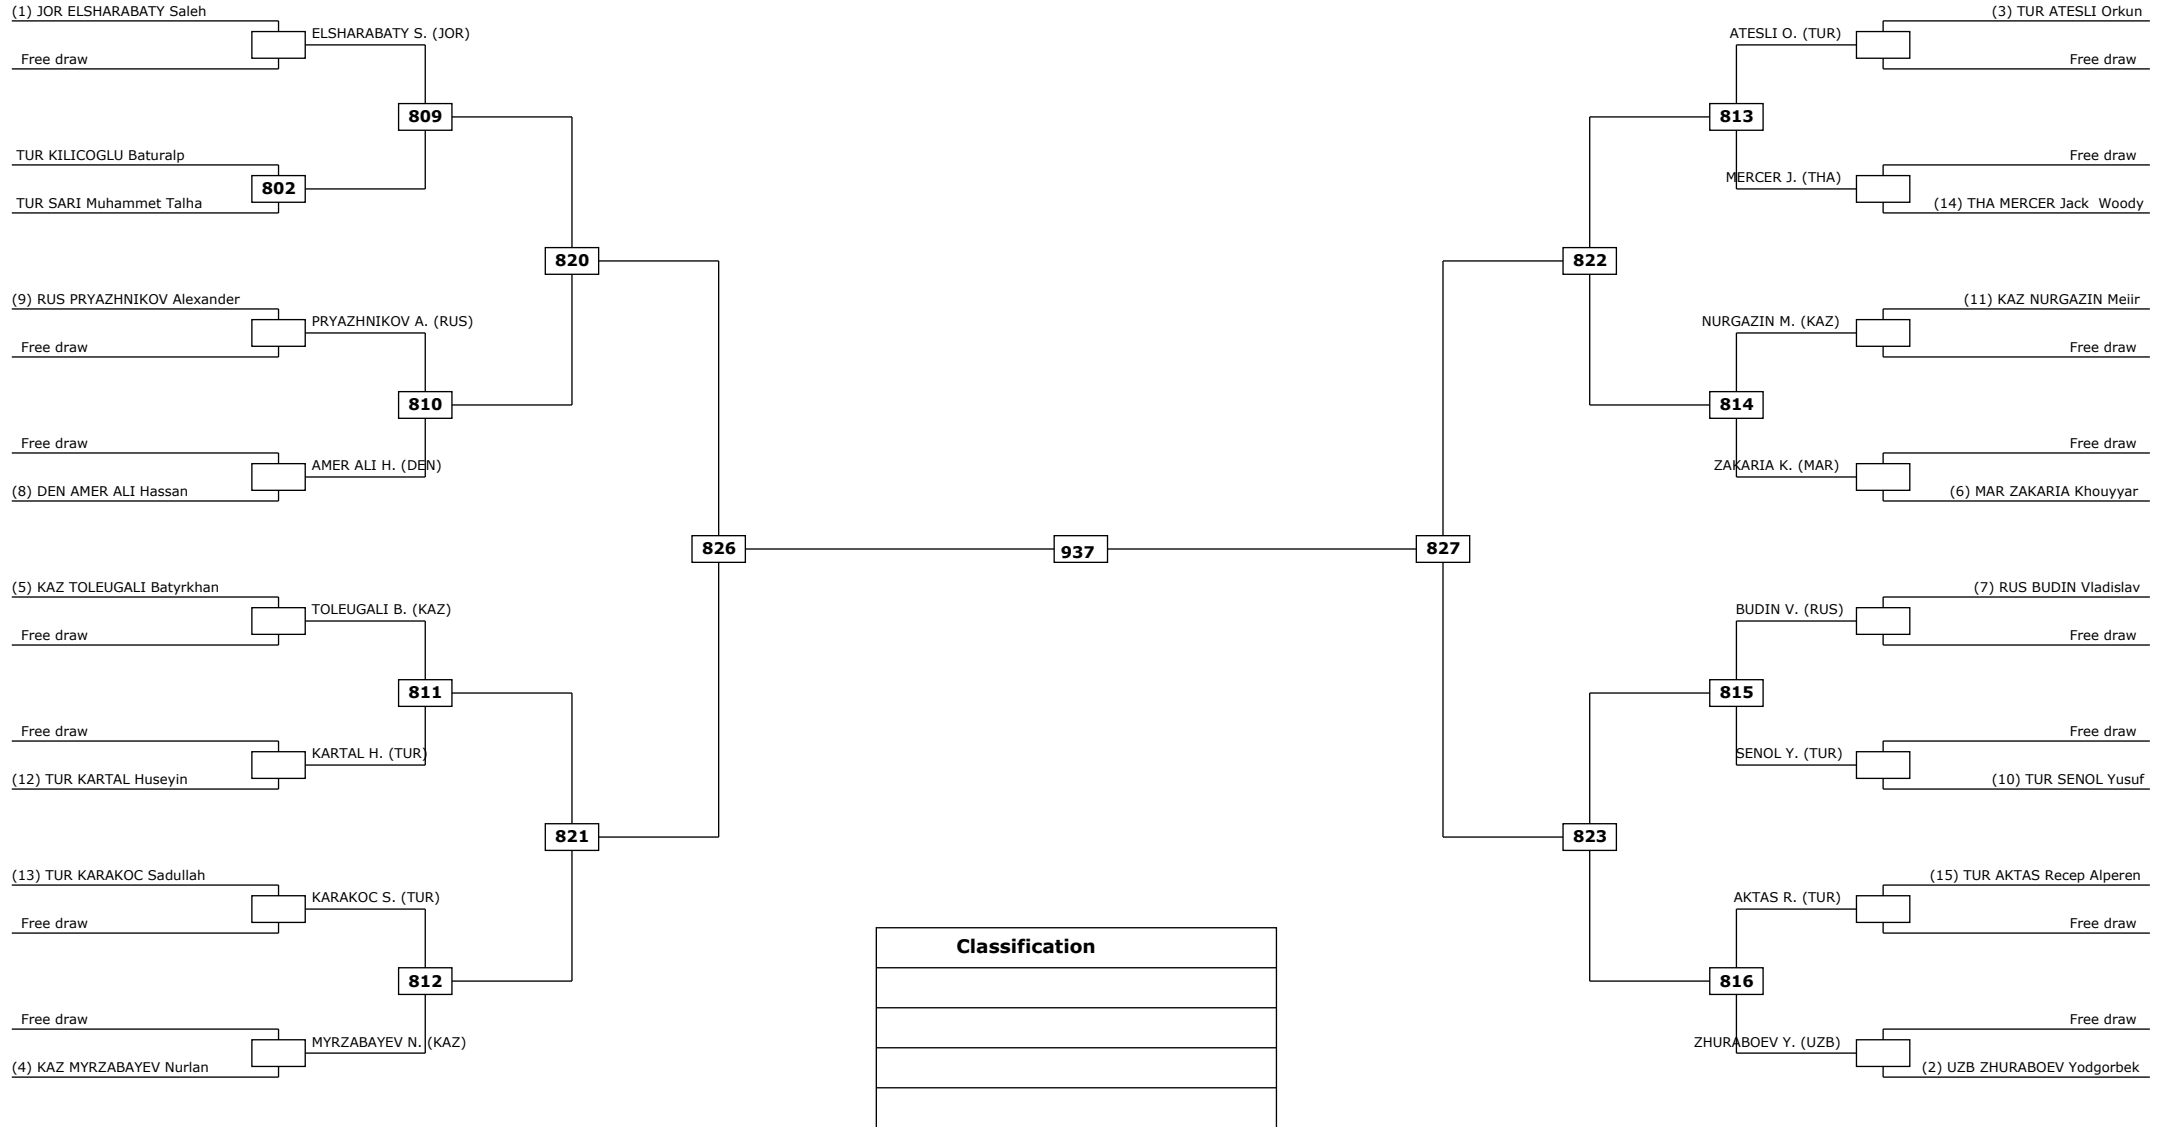

Round of 32 Round of 16 Quarter finals Semifinals Final Semifinals Quarter finals Round of 16 Round of 32

LEGEND: (RSC) Win by Referee stop the contest (WDR) Win by Withdrawal (DQB) Win by Disqualification for unspo
 (x): Seed: (PTF) Win by final score (DSQ) Win by Disqualification R: Round

Round of 16

Quarter finals

Semifinals

Final

Semifinals

Quarter finals

Round of 16

Classification