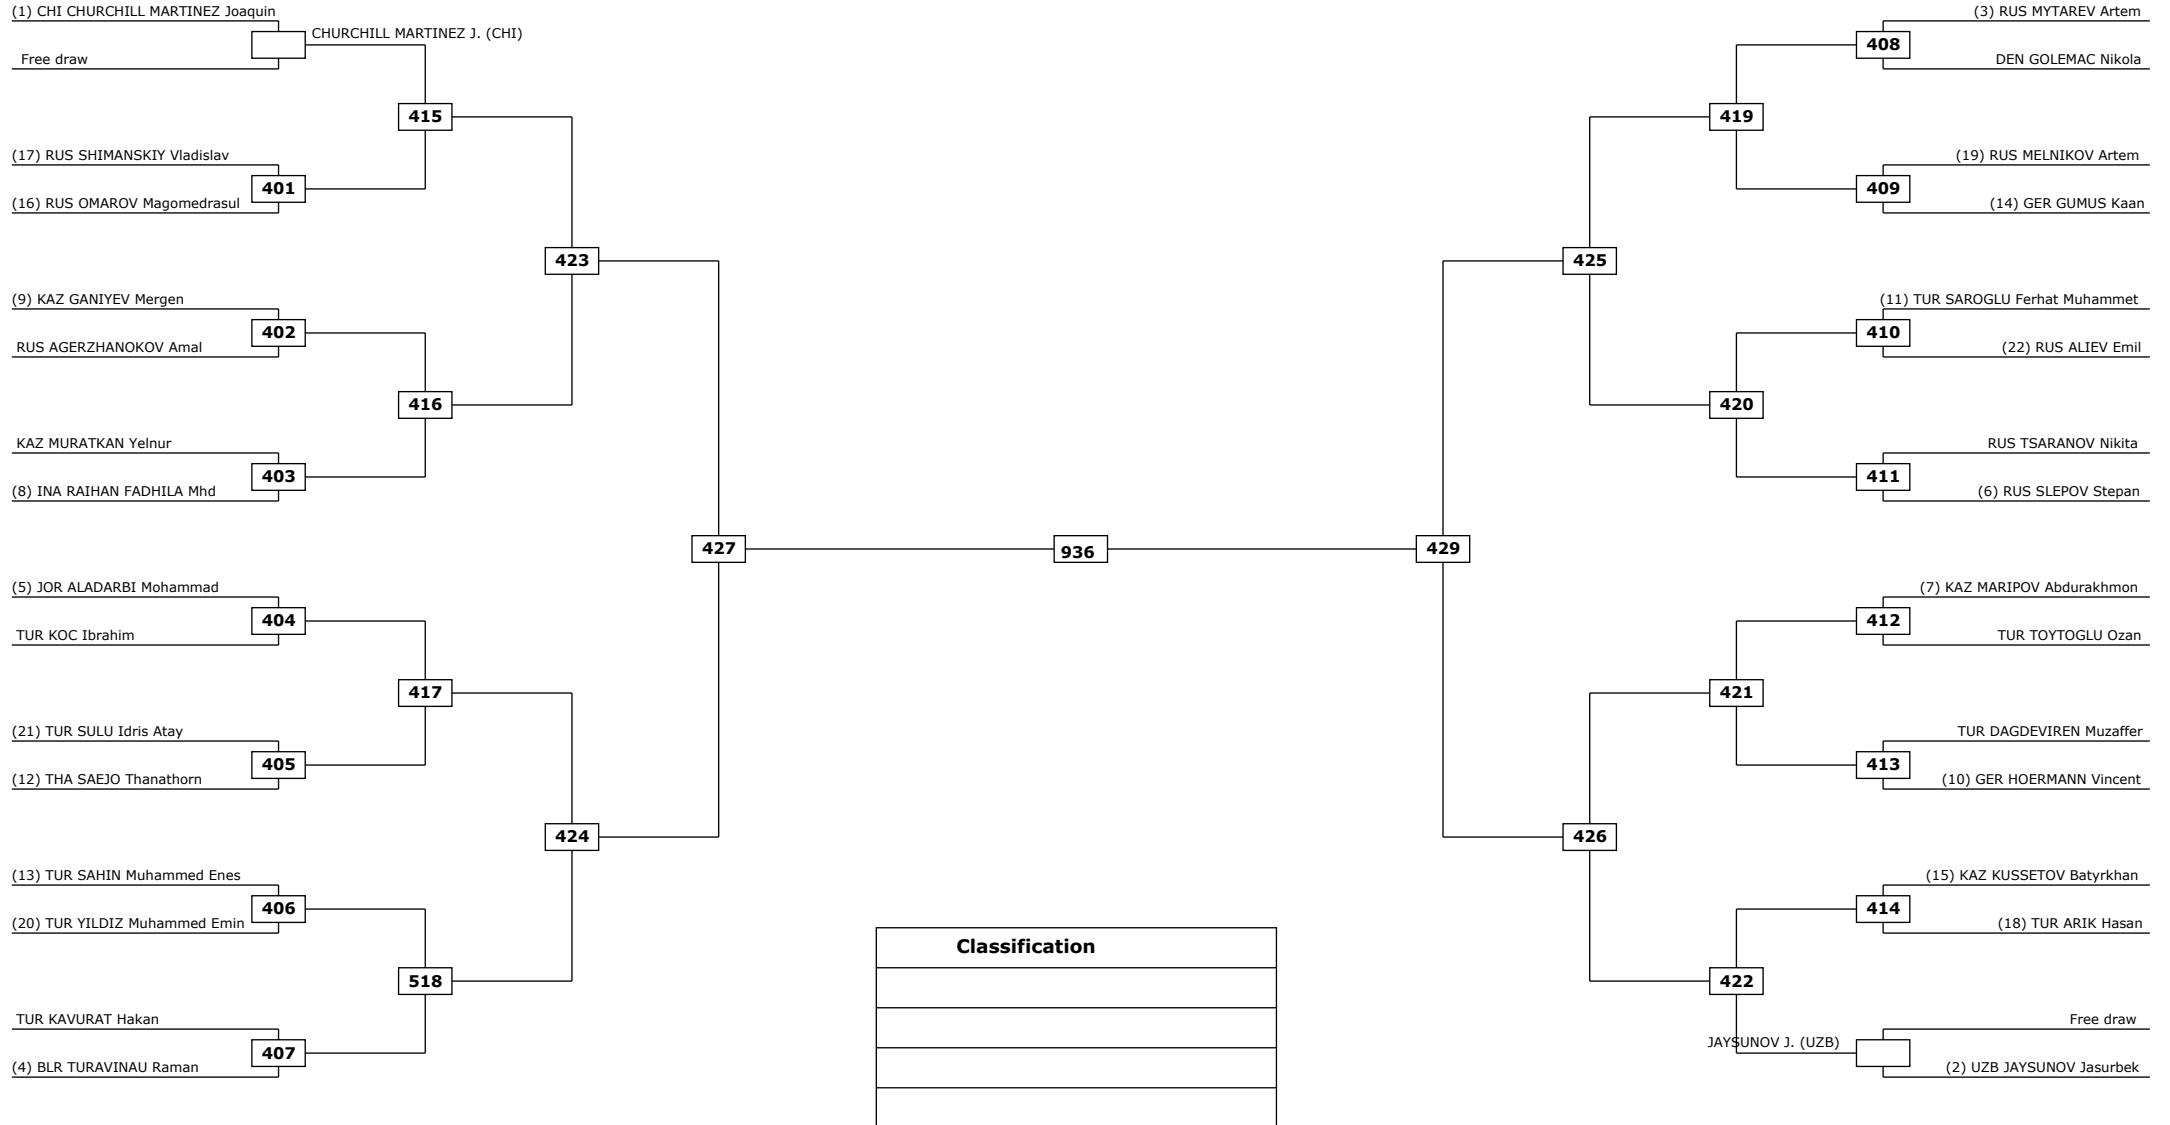

Round of 64 Round of 32 Round of 16 Quarter finals Semifinals Final Semifinals Quarter finals Round of 16 Round of 32 Round of 64

LEGEND: (RSC) Win by Referee stop the contest (WDR) Win by Withdrawal (DQB) Win by Disqualification for unspo
 (x): Seed: (PTF) Win by final score (DSQ) Win by Disqualification R: Round

Round of 32 Round of 16 Quarter finals Semifinals Final Semifinals Quarter finals Round of 16 Round of 32

LEGEND: (RSC) Win by Referee stop the contest (WDR) Win by Withdrawal (DQB) Win by Disqualification for unspo
 (x): Seed: (PTF) Win by final score (DSQ) Win by Disqualification R: Round