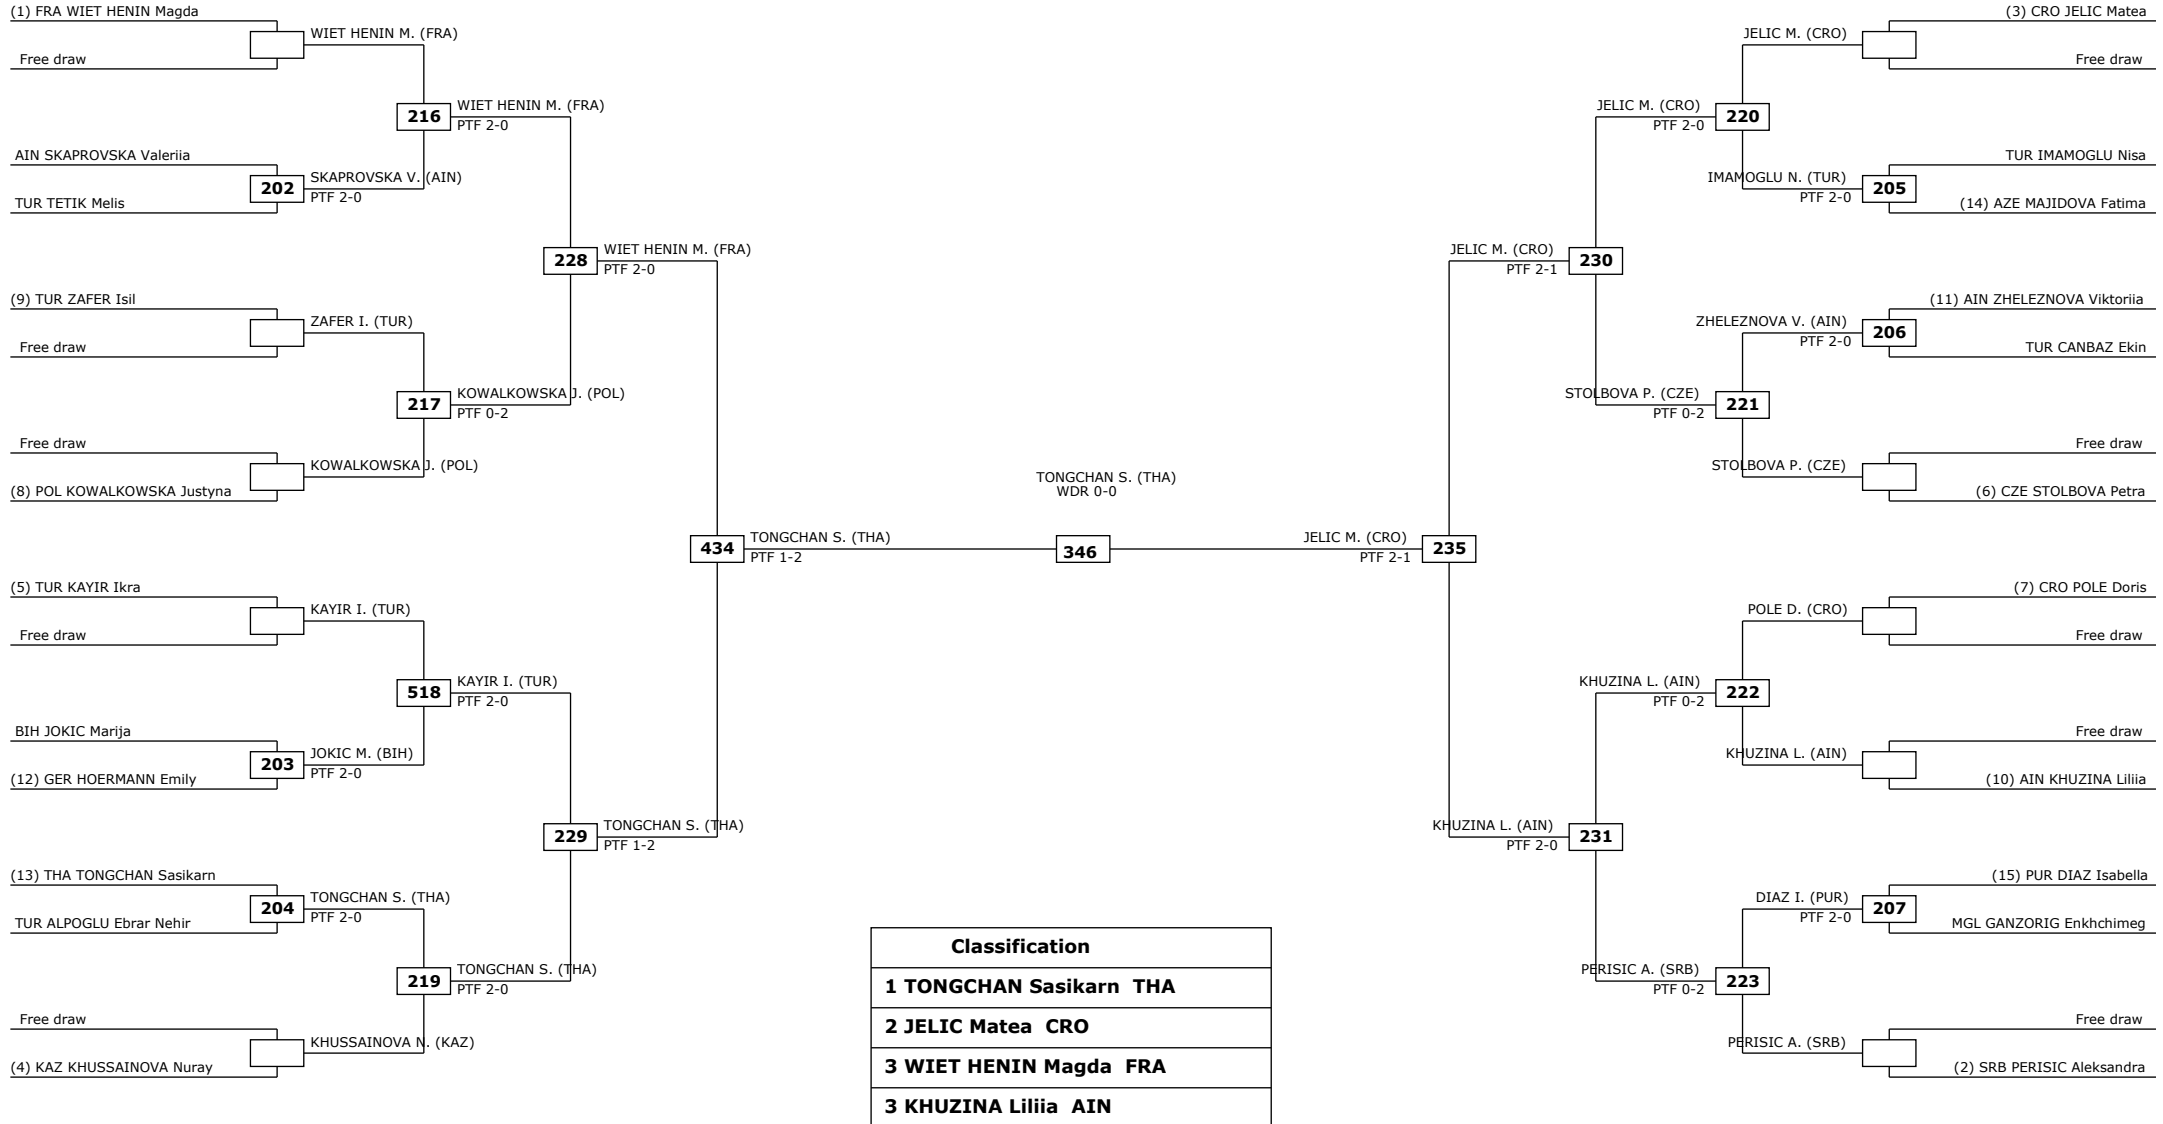

Round of 32   Round of 16   Quarter finals   Semifinals   Final   Semifinals   Quarter finals   Round of 16   Round of 32

Classification
1 TONGCHAN Sasikarn THA
2 JELIC Matea CRO
3 WIET HENIN Magda FRA
3 KHUZINA Liliia AIN

LEGEND: (RSC) Win by Referee stop the contest (WDR) Win by Withdrawal (DQB) Win by Disqualification for unspo
(x): Seed: (PTF) Win by final score (DSQ) Win by Disqualification R: Round