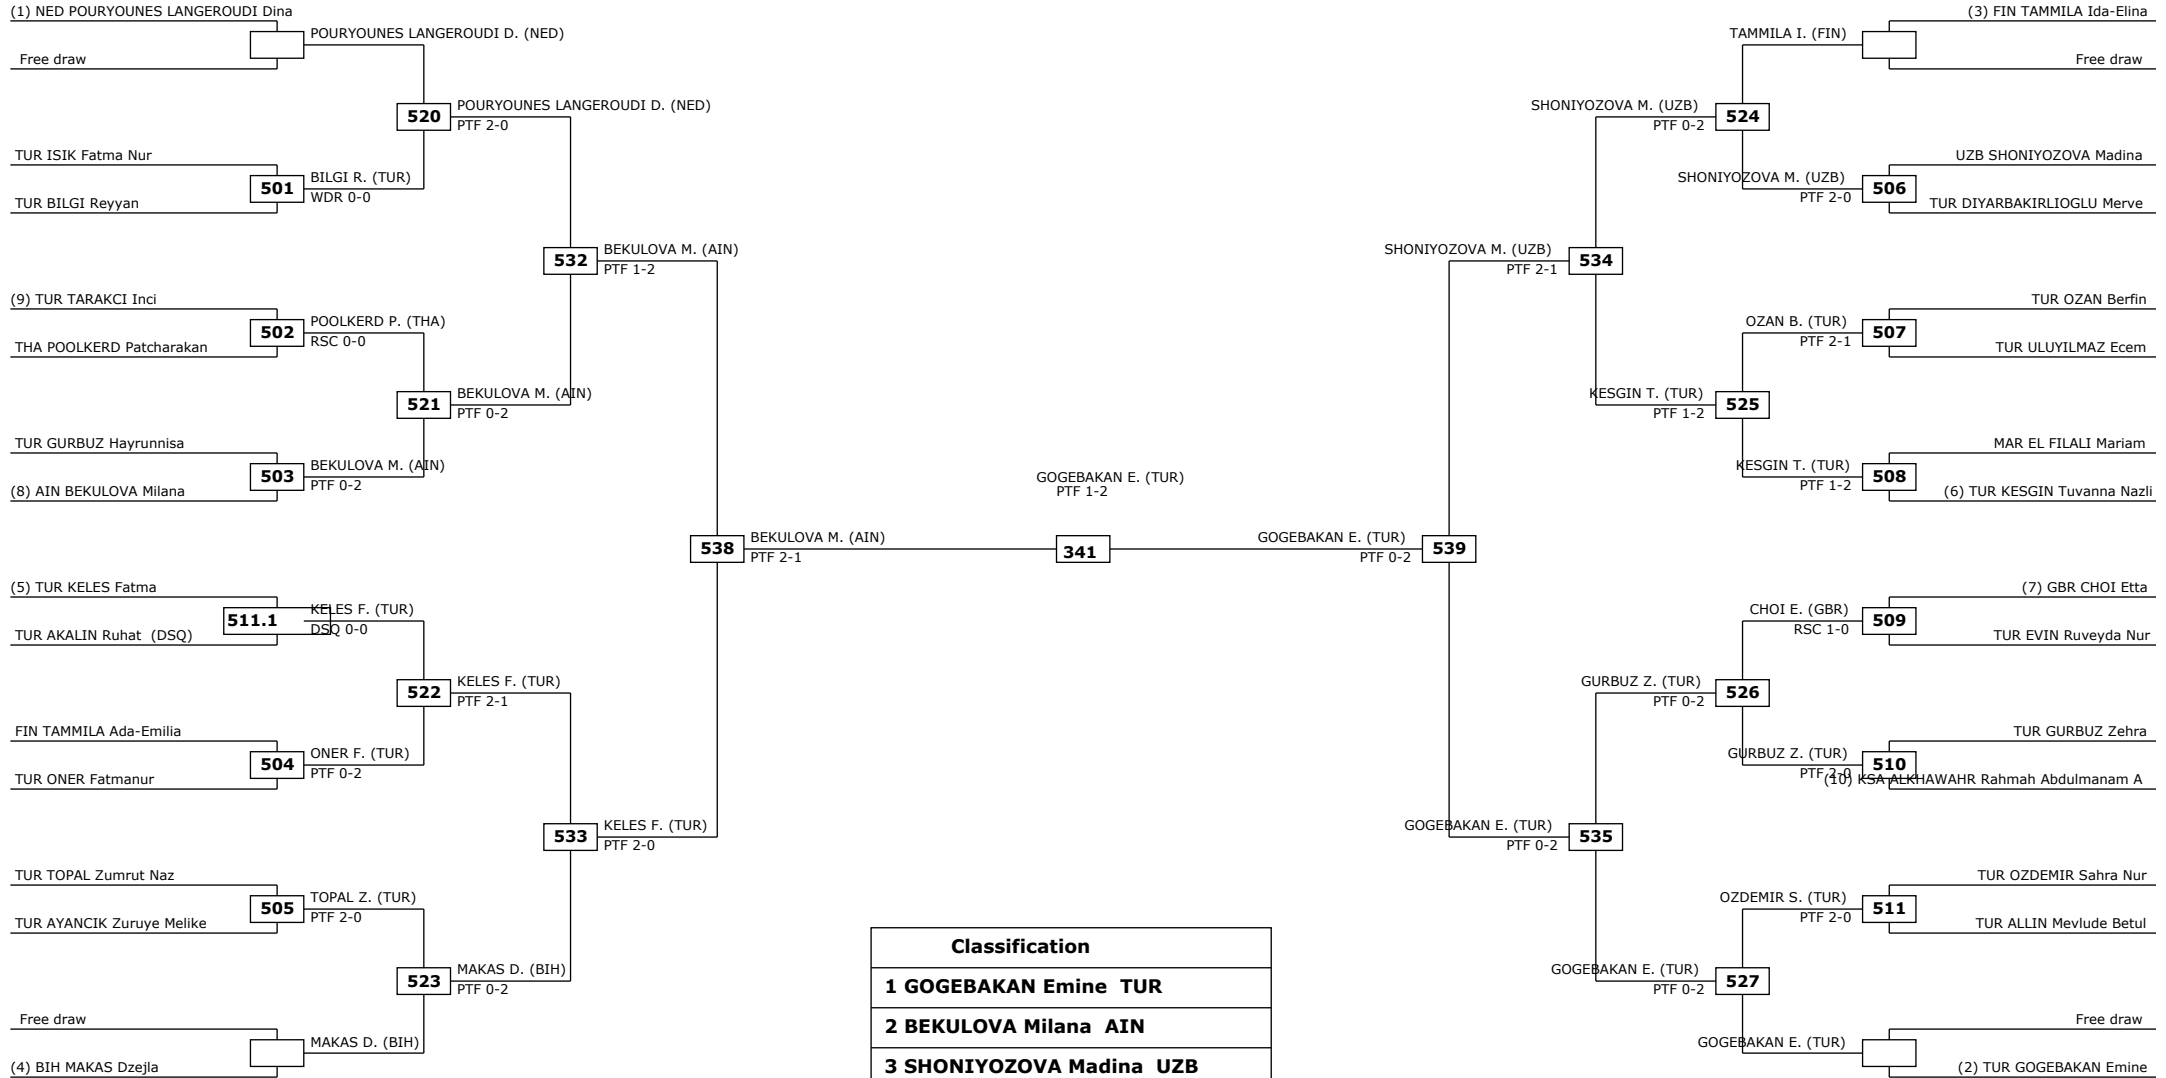

Round of 32    Round of 16    Quarter finals    Semifinals    Final    Semifinals    Quarter finals    Round of 16    Round of 32

LEGEND: (RSC) Win by Referee stop the contest (WDR) Win by Withdrawal (DQB) Win by Disqualification for unspo  
 (x): Seed: (PTF) Win by final score (DSQ) Win by Disqualification R: Round

Round of 64    Round of 32    Round of 16    Quarter finals    Semifinals    Final    Semifinals    Quarter finals    Round of 16    Round of 32    Round of 64

LEGEND: (RSC) Win by Referee stop the contest (WDR) Win by Withdrawal (DQB) Win by Disqualification for unspo  
(x): Seed: (PTF) Win by final score (DSQ) Win by Disqualification R: Round

LEGEND: (RSC) Win by Referee stop the contest    (WDR) Win by Withdrawal    (DQB) Win by Disqualification for unspo  
 (x): Seed: (PTF) Win by final score    (DSQ) Win by Disqualification    R: Round

Round of 64    Round of 32    Round of 16    Quarter finals    Semifinals    Final    Semifinals    Quarter finals    Round of 16    Round of 32    Round of 64