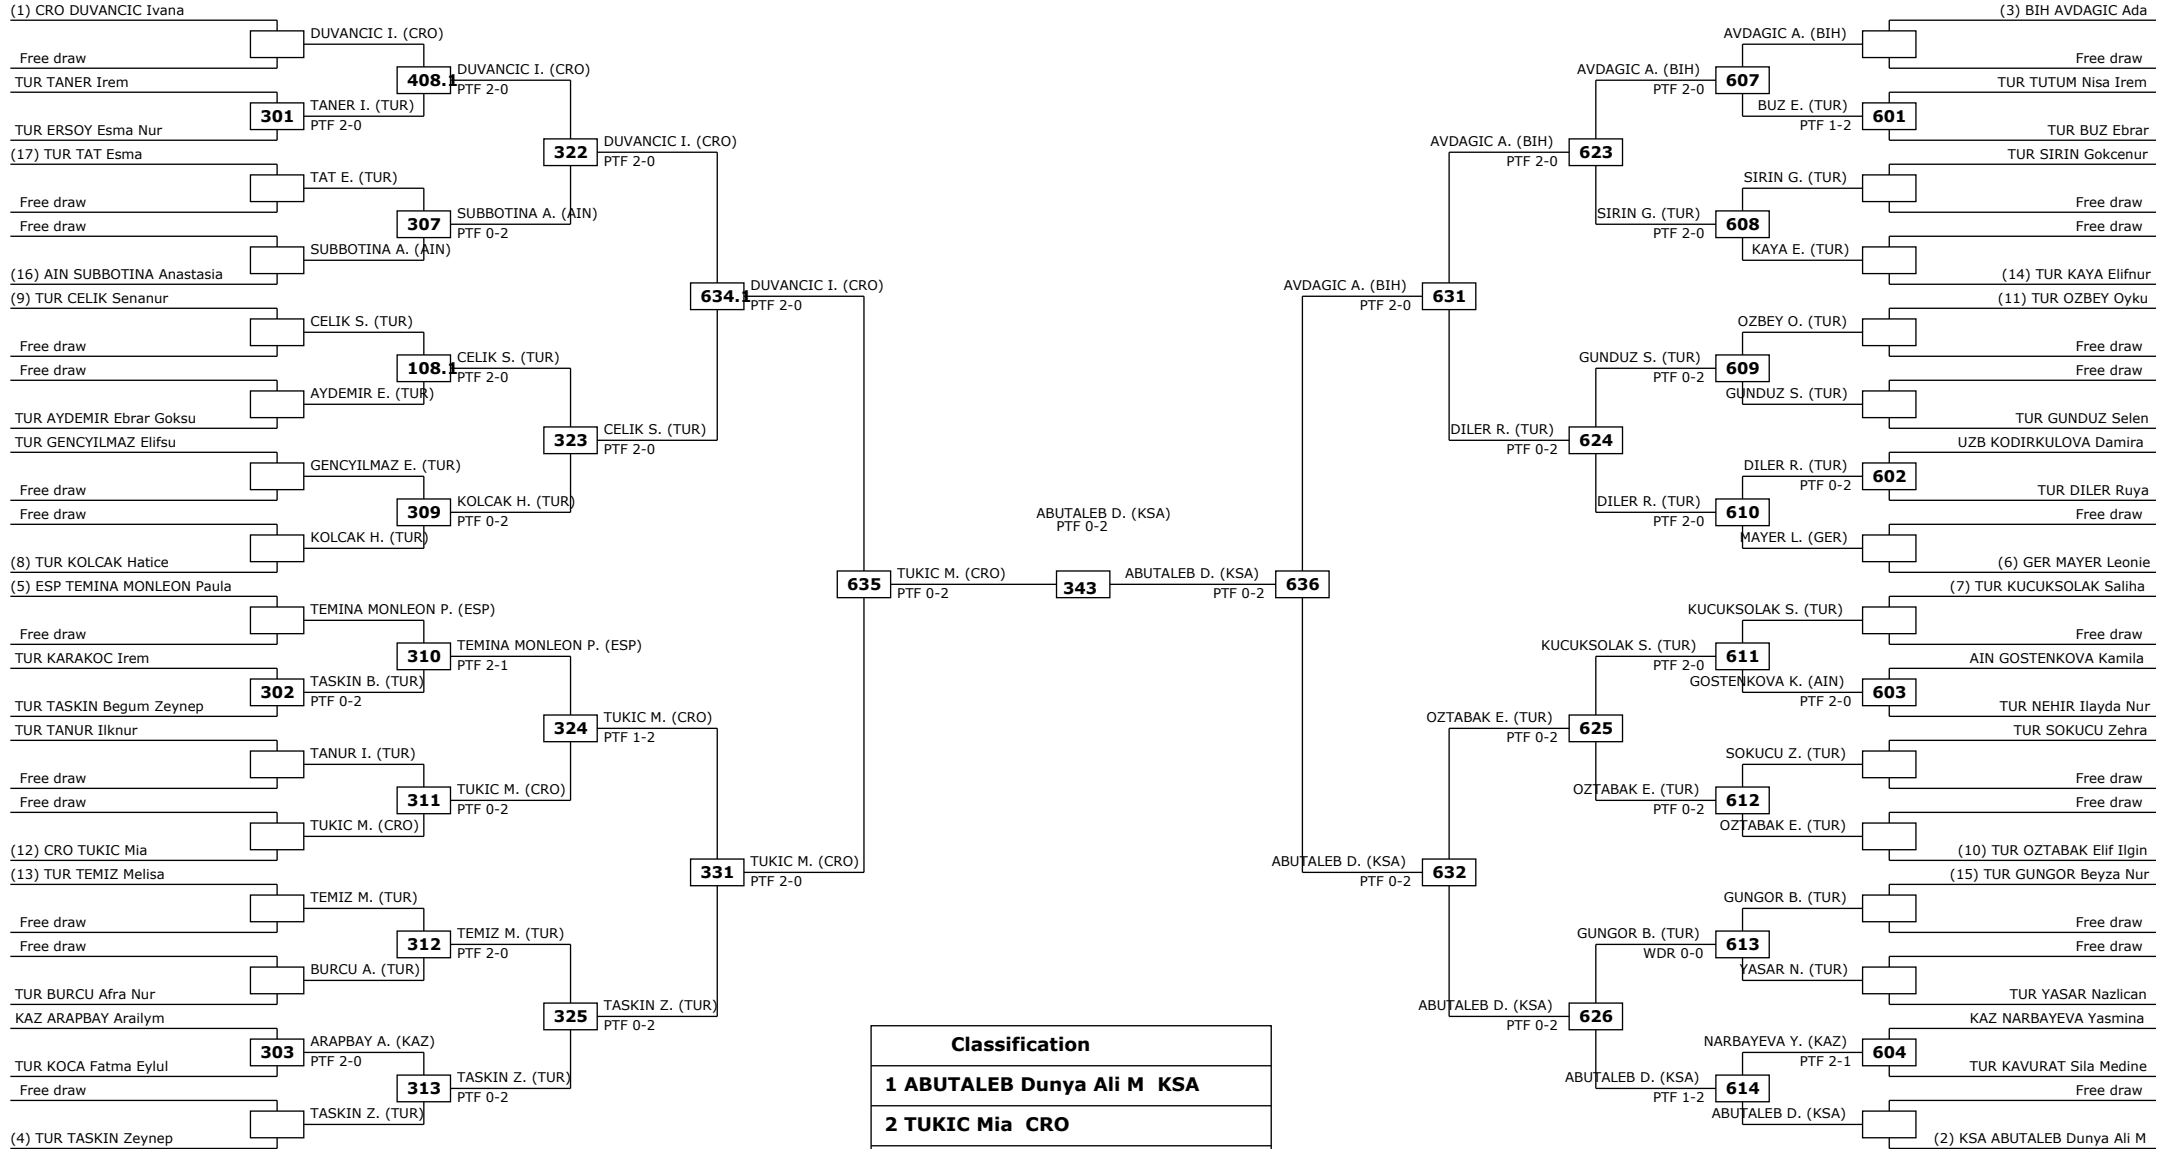

Round of 32    Round of 16    Quarter finals    Semifinals    Final    Semifinals    Quarter finals    Round of 16    Round of 32

LEGEND: (RSC) Win by Referee stop the contest (WDR) Win by Withdrawal (DQB) Win by Disqualification for unspo  
 (x): Seed: (PTF) Win by final score (DSQ) Win by Disqualification R: Round

Round of 64    Round of 32    Round of 16    Quarter finals    Semifinals    Final    Semifinals    Quarter finals    Round of 16    Round of 32    Round of 64

LEGEND: (RSC) Win by Referee stop the contest (WDR) Win by Withdrawal (DQB) Win by Disqualification for unspo  
(x): Seed: (PTF) Win by final score (DSQ) Win by Disqualification R: Round

LEGEND: (RSC) Win by Referee stop the contest    (WDR) Win by Withdrawal    (DQB) Win by Disqualification for unspo  
 (x): Seed: (PTF) Win by final score    (DSQ) Win by Disqualification    R: Round

Round of 64    Round of 32    Round of 16    Quarter finals    Semifinals    Final    Semifinals    Quarter finals    Round of 16    Round of 32    Round of 64