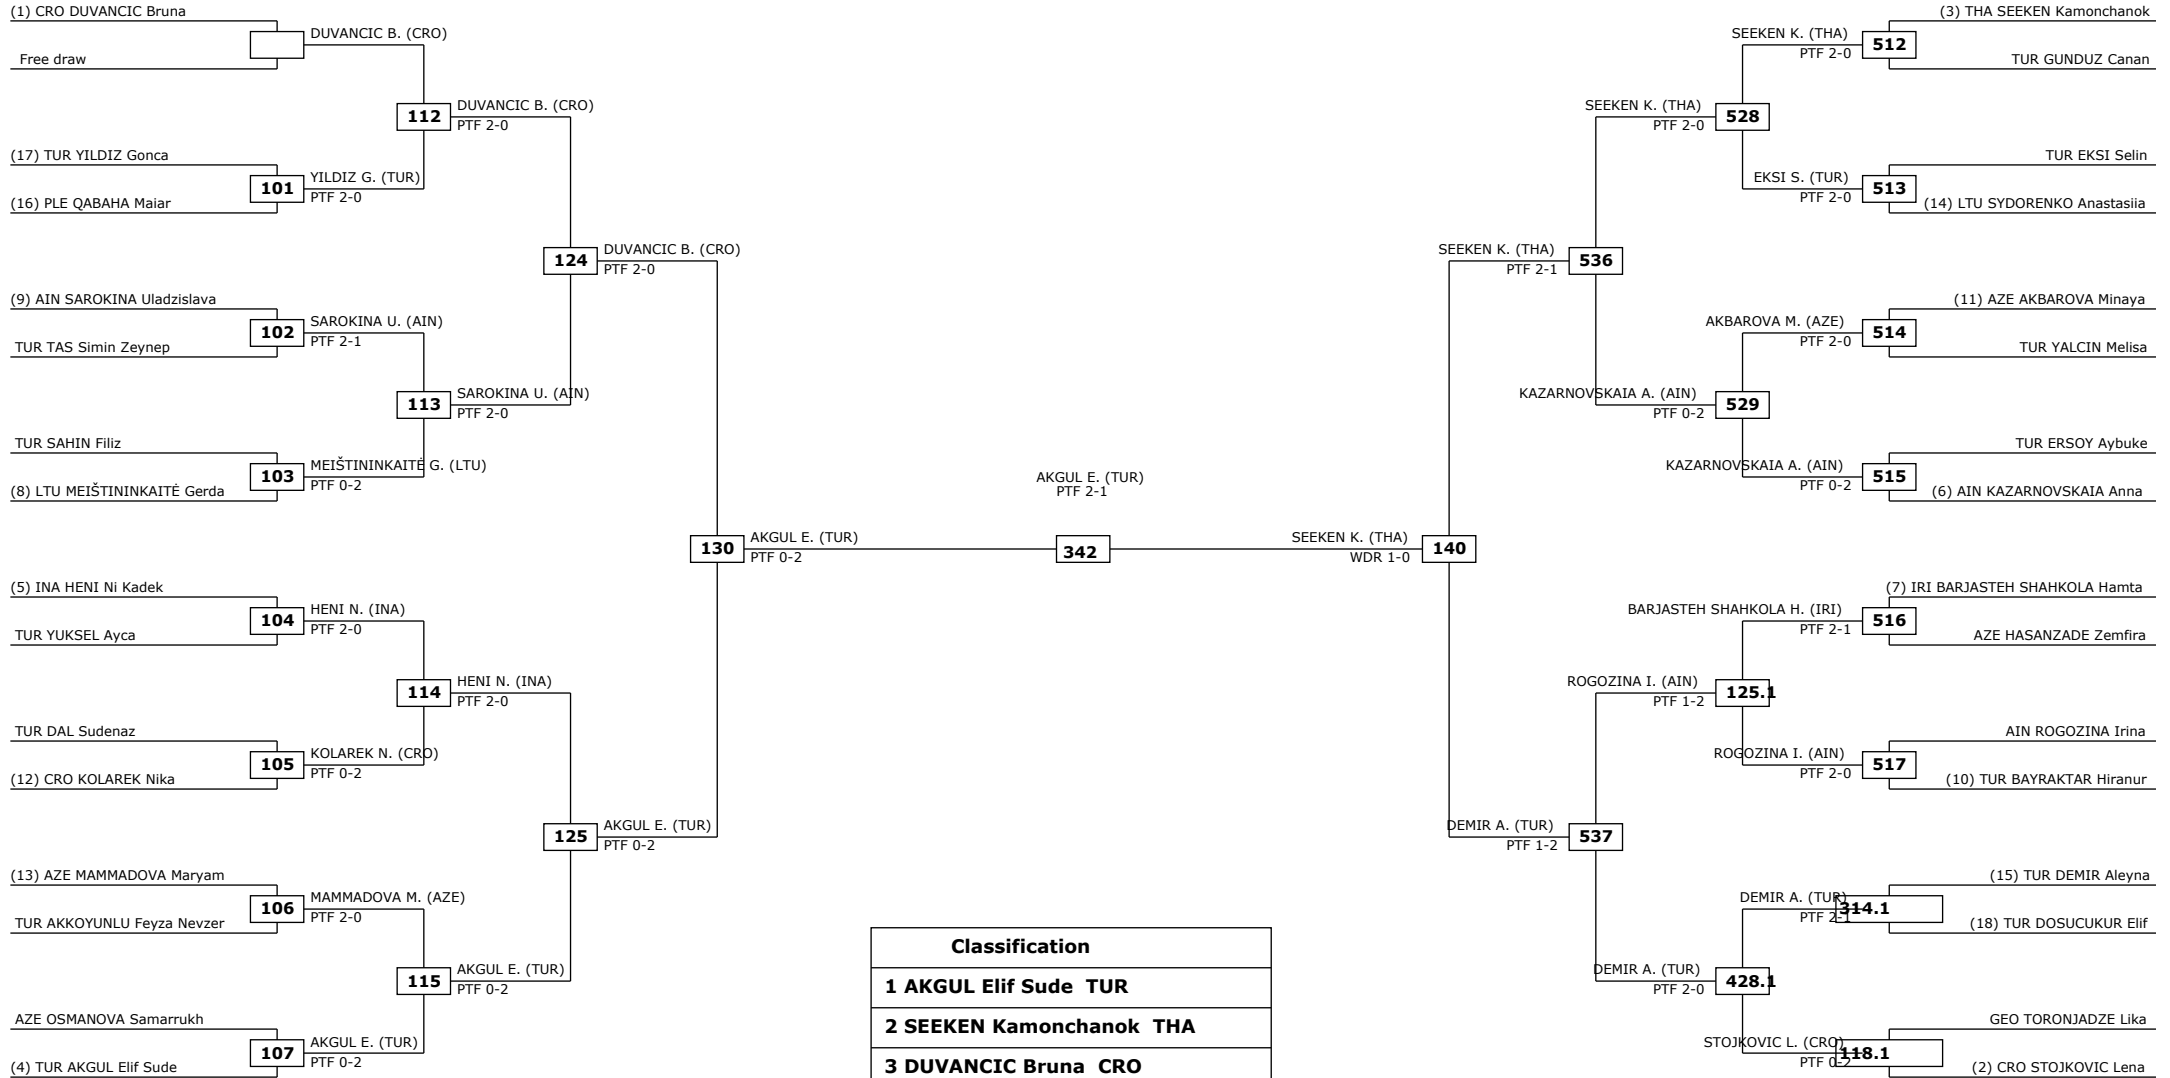

Round of 32    Round of 16    Quarter finals    Semifinals    Final    Semifinals    Quarter finals    Round of 16    Round of 32

LEGEND: (RSC) Win by Referee stop the contest (WDR) Win by Withdrawal (DQB) Win by Disqualification for unspo  
 (x): Seed: (PTF) Win by final score (DSQ) Win by Disqualification R: Round

Round of 64    Round of 32    Round of 16    Quarter finals    Semifinals    Final    Semifinals    Quarter finals    Round of 16    Round of 32    Round of 64

LEGEND: (RSC) Win by Referee stop the contest (WDR) Win by Withdrawal (DQB) Win by Disqualification for unspo  
(x): Seed: (PTF) Win by final score (DSQ) Win by Disqualification R: Round

LEGEND: (RSC) Win by Referee stop the contest    (WDR) Win by Withdrawal    (DQB) Win by Disqualification for unspo  
 (x): Seed: (PTF) Win by final score    (DSQ) Win by Disqualification    R: Round

Round of 64    Round of 32    Round of 16    Quarter finals    Semifinals    Final    Semifinals    Quarter finals    Round of 16    Round of 32    Round of 64