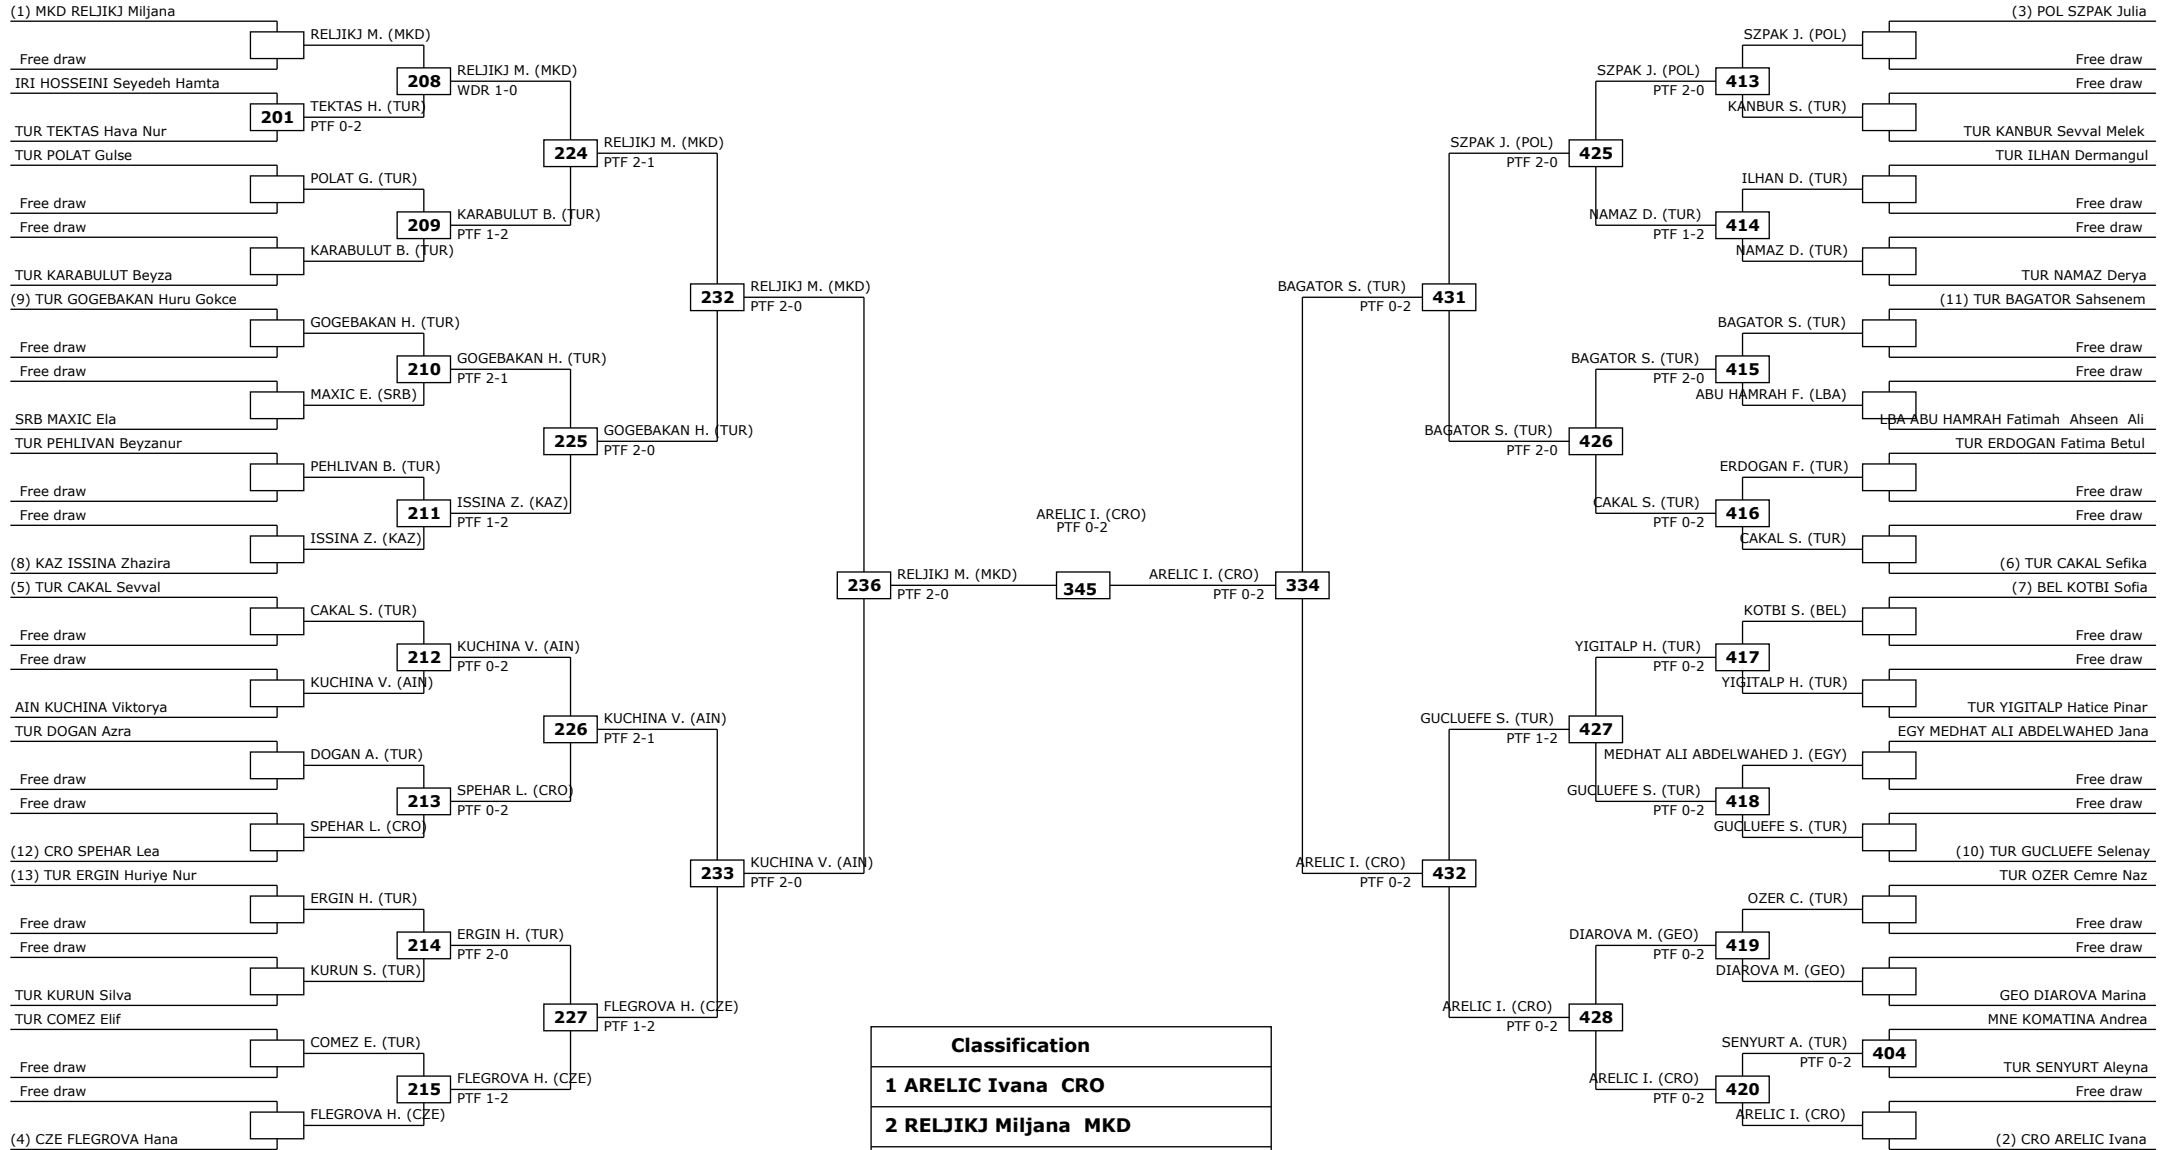

Round of 32    Round of 16    Quarter finals    Semifinals    Final    Semifinals    Quarter finals    Round of 16    Round of 32

LEGEND: (RSC) Win by Referee stop the contest (WDR) Win by Withdrawal (DQB) Win by Disqualification for unspo  
 (x): Seed: (PTF) Win by final score (DSQ) Win by Disqualification R: Round

Round of 64    Round of 32    Round of 16    Quarter finals    Semifinals    Final    Semifinals    Quarter finals    Round of 16    Round of 32    Round of 64

LEGEND: (RSC) Win by Referee stop the contest (WDR) Win by Withdrawal (DQB) Win by Disqualification for unspo  
(x): Seed: (PTF) Win by final score (DSQ) Win by Disqualification R: Round

LEGEND: (RSC) Win by Referee stop the contest    (WDR) Win by Withdrawal    (DQB) Win by Disqualification for unspo  
 (x): Seed: (PTF) Win by final score    (DSQ) Win by Disqualification    R: Round

Round of 64    Round of 32    Round of 16    Quarter finals    Semifinals    Final    Semifinals    Quarter finals    Round of 16    Round of 32    Round of 64