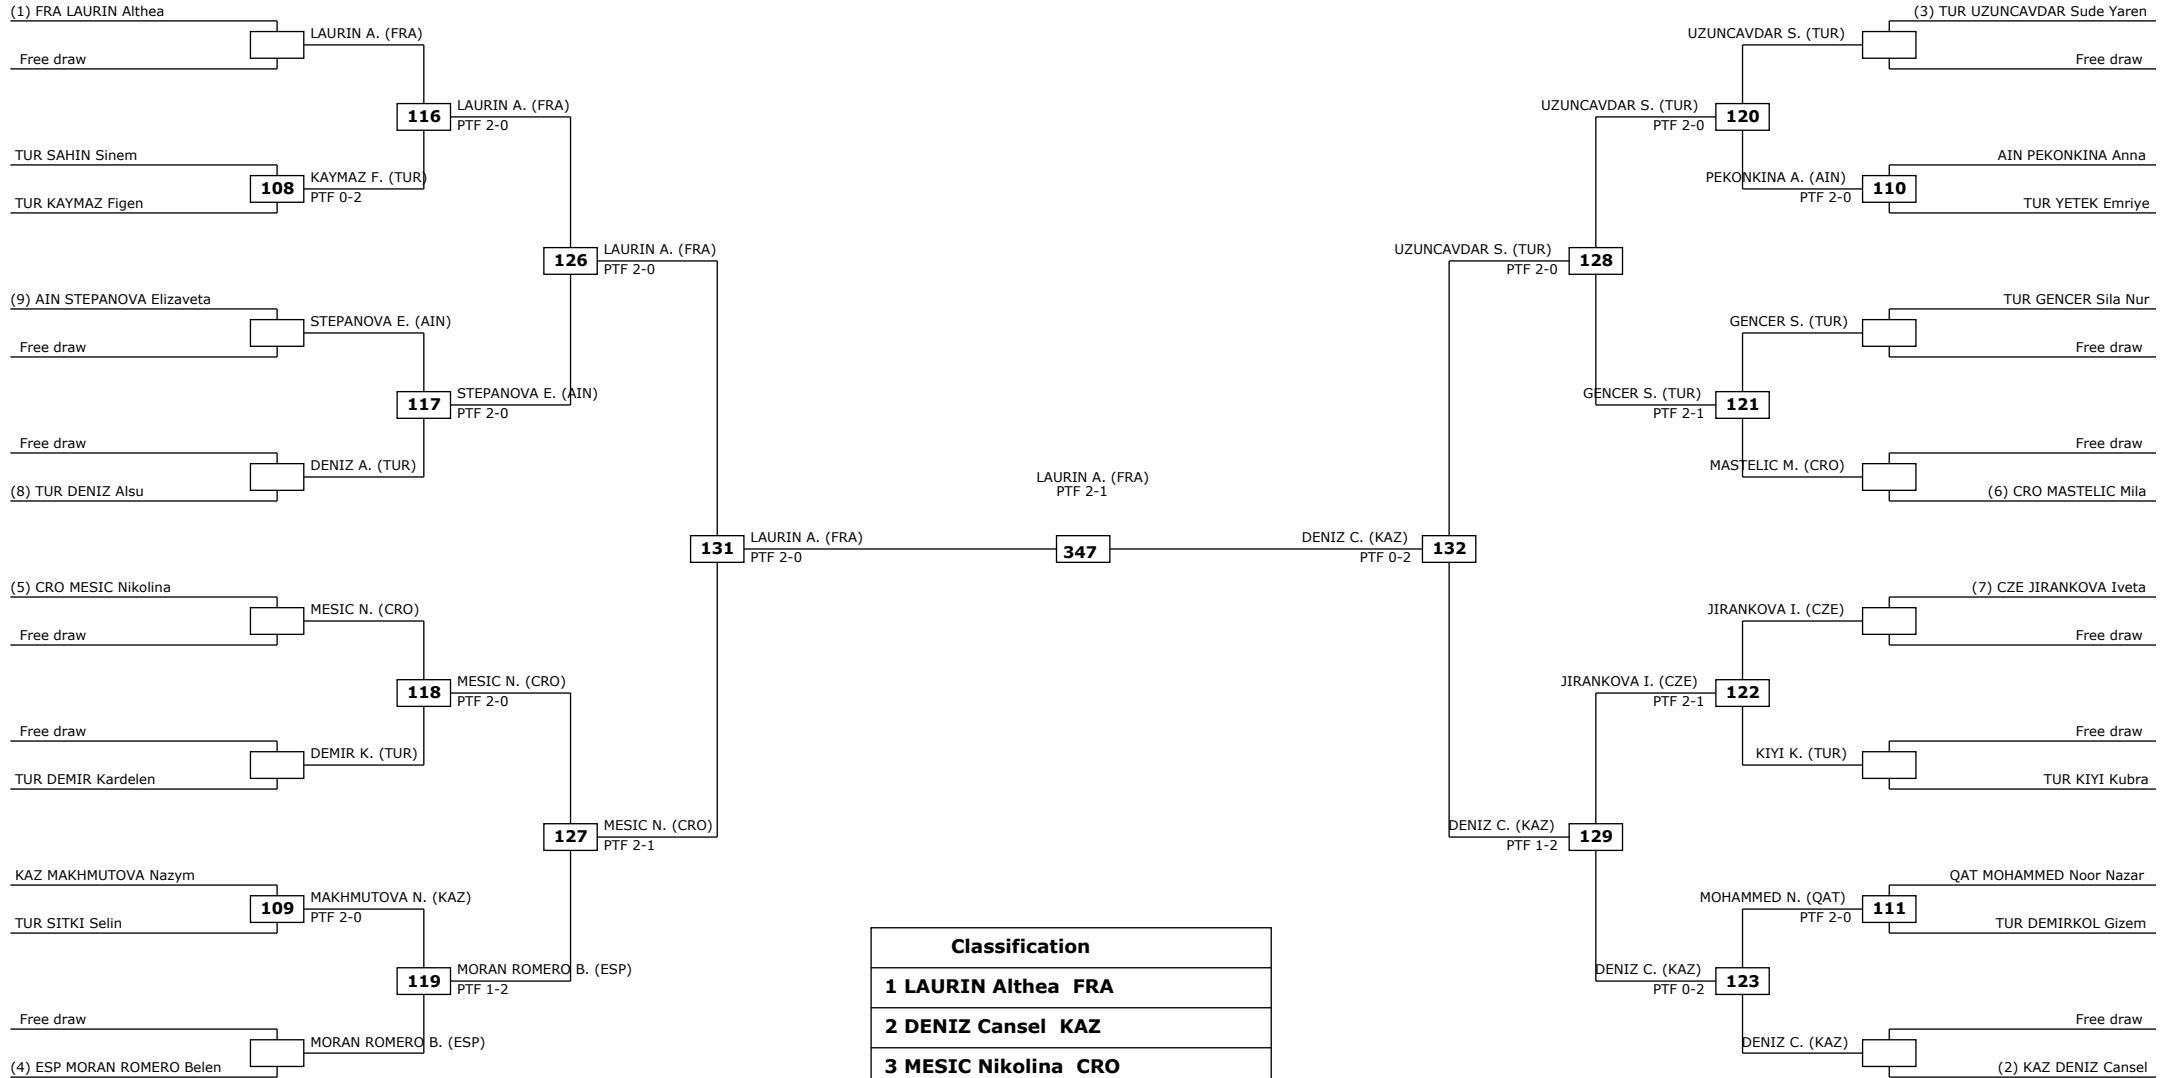

Round of 64    Round of 32    Round of 16    Quarter finals    Semifinals    Final    Semifinals    Quarter finals    Round of 16    Round of 32    Round of 64

LEGEND: (RSC) Win by Referee stop the contest (WDR) Win by Withdrawal (DQB) Win by Disqualification for unspo  
(x): Seed: (PTF) Win by final score (DSQ) Win by Disqualification R: Round

LEGEND: (RSC) Win by Referee stop the contest    (WDR) Win by Withdrawal    (DQB) Win by Disqualification for unspo  
 (x): Seed: (PTF) Win by final score    (DSQ) Win by Disqualification    R: Round

Round of 64    Round of 32    Round of 16    Quarter finals    Semifinals    Final    Semifinals    Quarter finals    Round of 16    Round of 32    Round of 64

Round of 32    Round of 16    Quarter finals    Semifinals    Final    Semifinals    Quarter finals    Round of 16    Round of 32

Classification
<b>1 TONGCHAN Sasikarn THA</b>
<b>2 JELIC Matea CRO</b>
<b>3 WIET HENIN Magda FRA</b>
<b>3 KHUZINA Liliia AIN</b>

LEGEND: (RSC) Win by Referee stop the contest (WDR) Win by Withdrawal (DQB) Win by Disqualification for unspo  
 (x): Seed: (PTF) Win by final score (DSQ) Win by Disqualification R: Round

LEGEND: (RSC) Win by Referee stop the contest (WDR) Win by Withdrawal (DQB) Win by Disqualification for unspo  
(x): Seed: (PTF) Win by final score (DSQ) Win by Disqualification R: Round