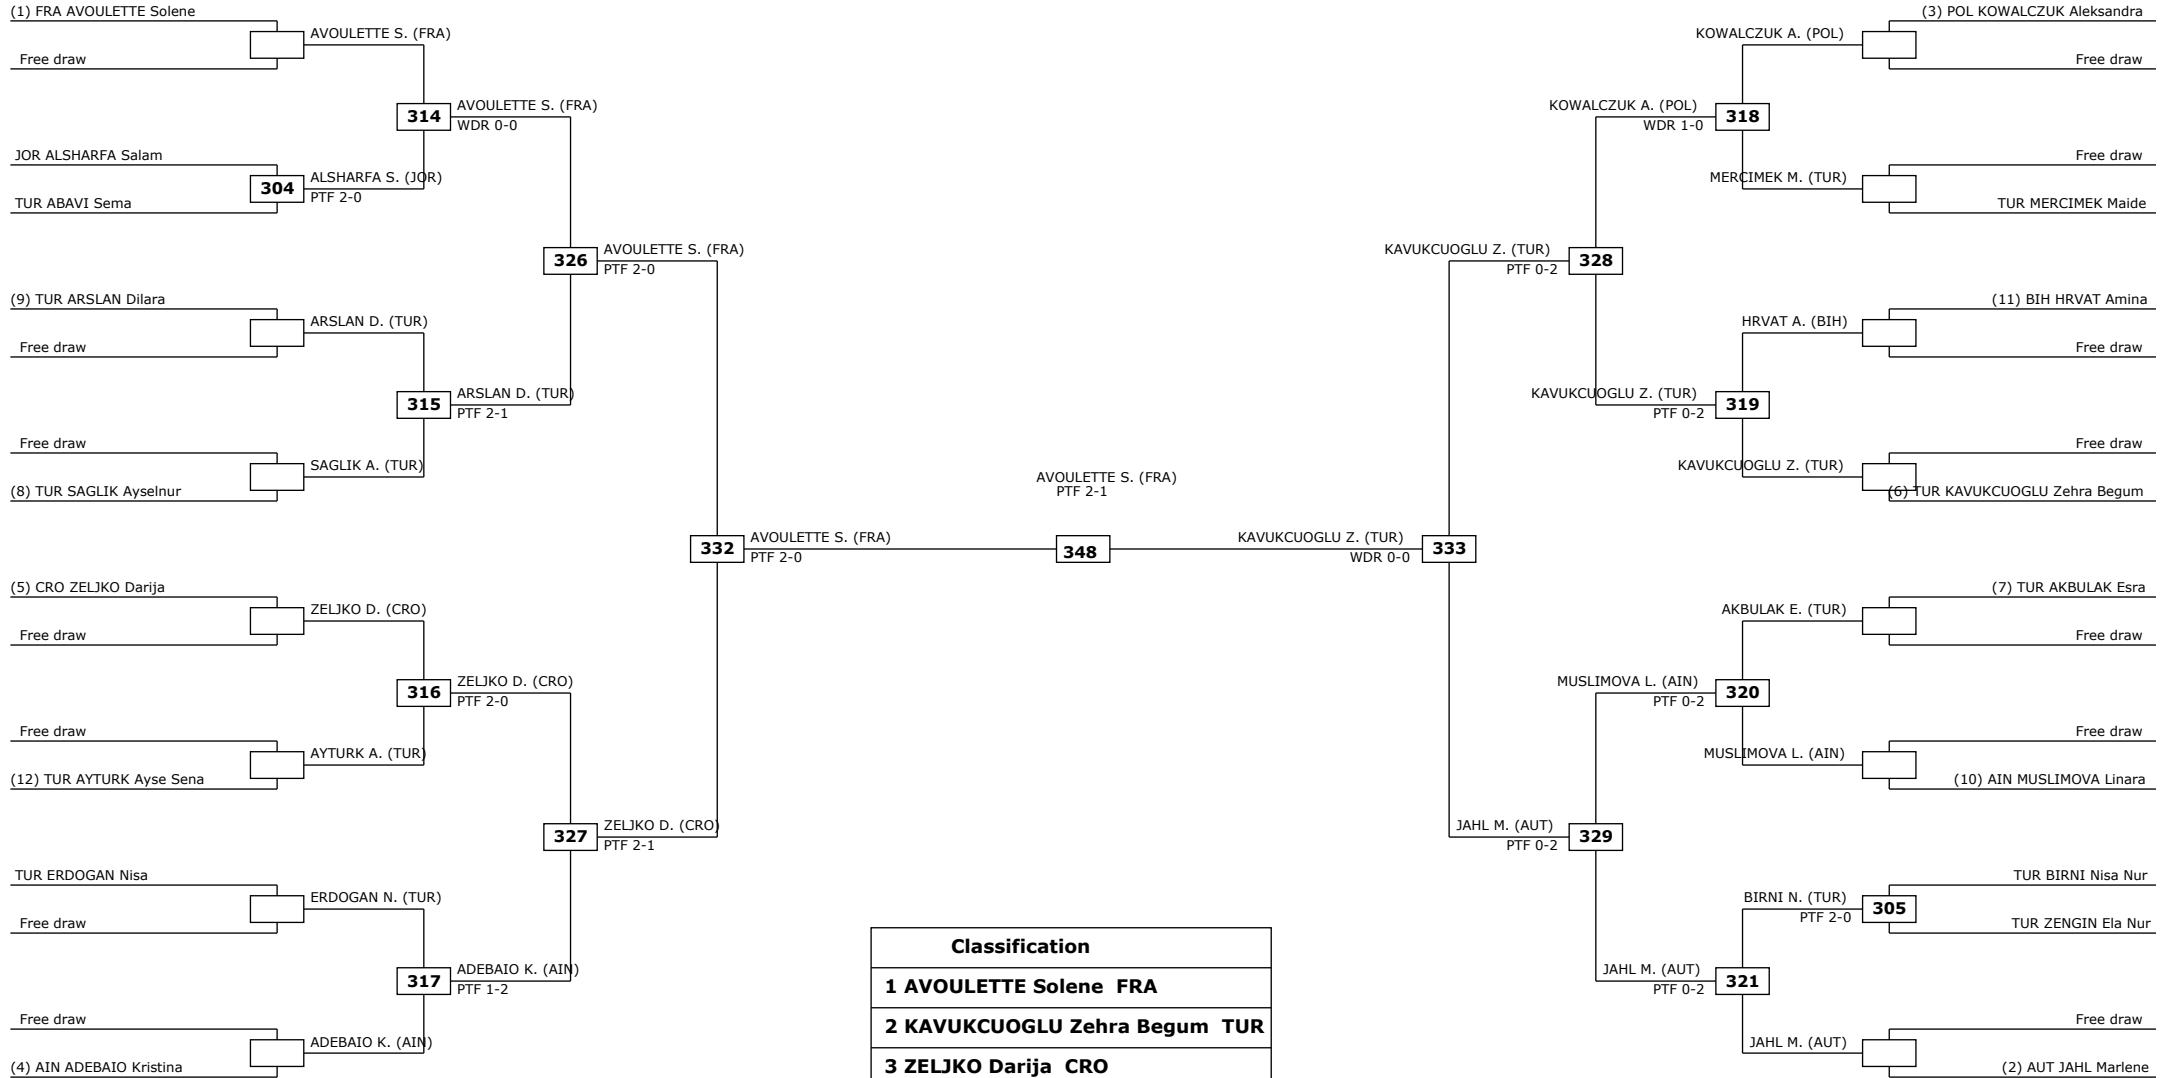

LEGEND: (RSC) Win by Referee stop the contest    (WDR) Win by Withdrawal    (DQB) Win by Disqualification for unspo  
 (x): Seed: (PTF) Win by final score    (DSQ) Win by Disqualification    R: Round

Round of 64    Round of 32    Round of 16    Quarter finals    Semifinals    Final    Semifinals    Quarter finals    Round of 16    Round of 32    Round of 64

Round of 32    Round of 16    Quarter finals    Semifinals    Final    Semifinals    Quarter finals    Round of 16    Round of 32

Classification
<b>1 TONGCHAN Sasikarn THA</b>
<b>2 JELIC Matea CRO</b>
<b>3 WIET HENIN Magda FRA</b>
<b>3 KHUZINA Liliia AIN</b>

LEGEND: (RSC) Win by Referee stop the contest (WDR) Win by Withdrawal (DQB) Win by Disqualification for unspo  
 (x): Seed: (PTF) Win by final score (DSQ) Win by Disqualification R: Round

LEGEND: (RSC) Win by Referee stop the contest (WDR) Win by Withdrawal (DQB) Win by Disqualification for unspo  
(x): Seed: (PTF) Win by final score (DSQ) Win by Disqualification R: Round

Round of 32    Round of 16    Quarter finals    Semifinals    Final    Semifinals    Quarter finals    Round of 16    Round of 32

Classification
<b>1 AVOULETTE Solene FRA</b>
<b>2 KAVUKCUOGLU Zehra Begum TUR</b>
<b>3 ZELJKO Darija CRO</b>
<b>3 J AHL Marlene AUT</b>