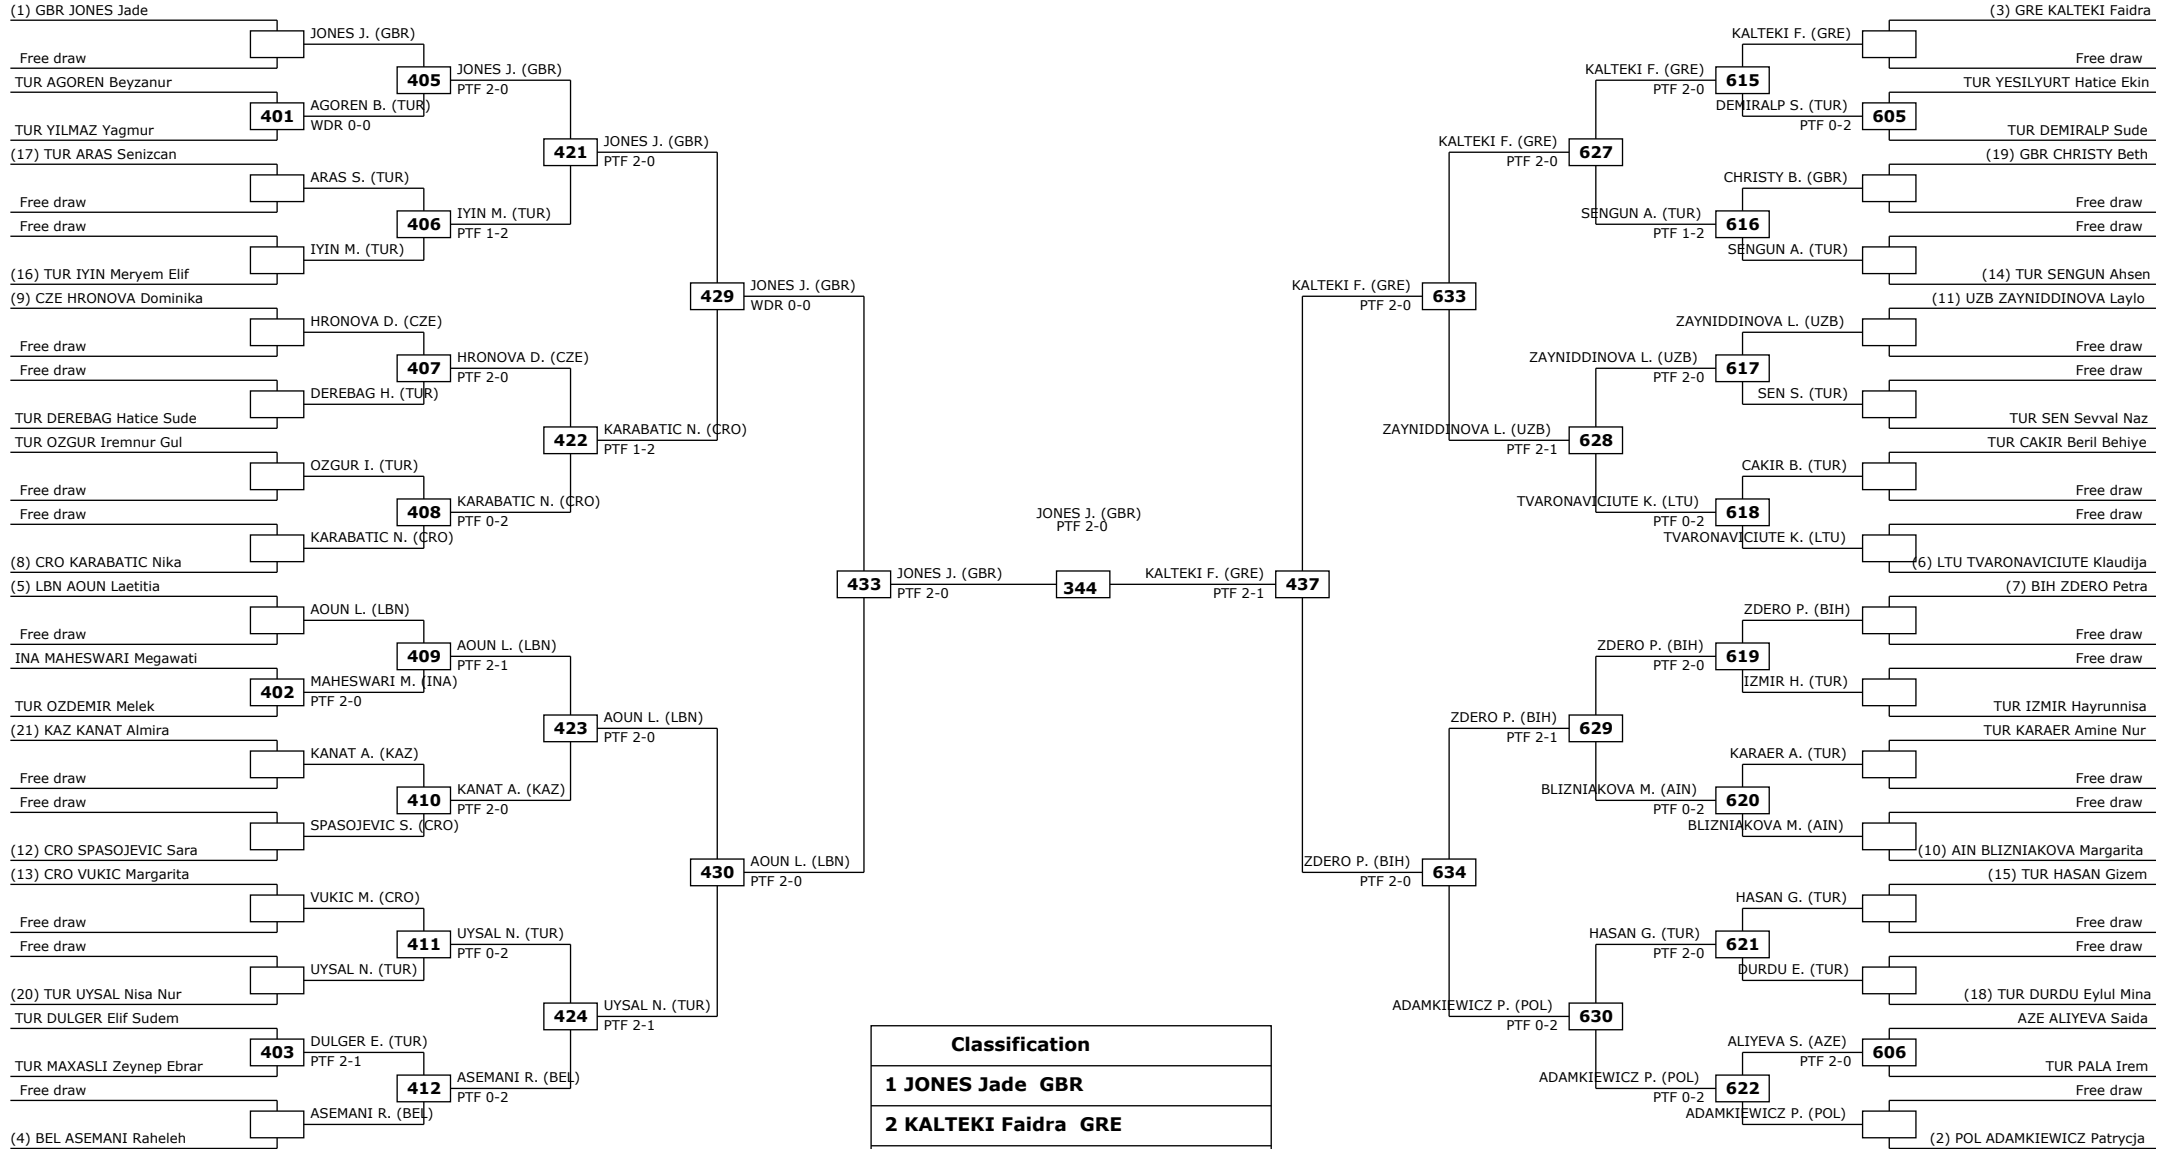

Round of 64   Round of 32   Round of 16   Quarter finals   Semifinals   Final   Semifinals   Quarter finals   Round of 16   Round of 32   Round of 64

Classification
1 JONES Jade GBR
2 KALTEKI Faidra GRE
3 AOUN Laetitia LBN
3 ZDERO Petra BIH

LEGEND: (RSC) Win by Referee stop the contest   (WDR) Win by Withdrawal   (DQB) Win by Disqualification for unspo
(x): Seed: (PTF) Win by final score   (DSQ) Win by Disqualification   R: Round