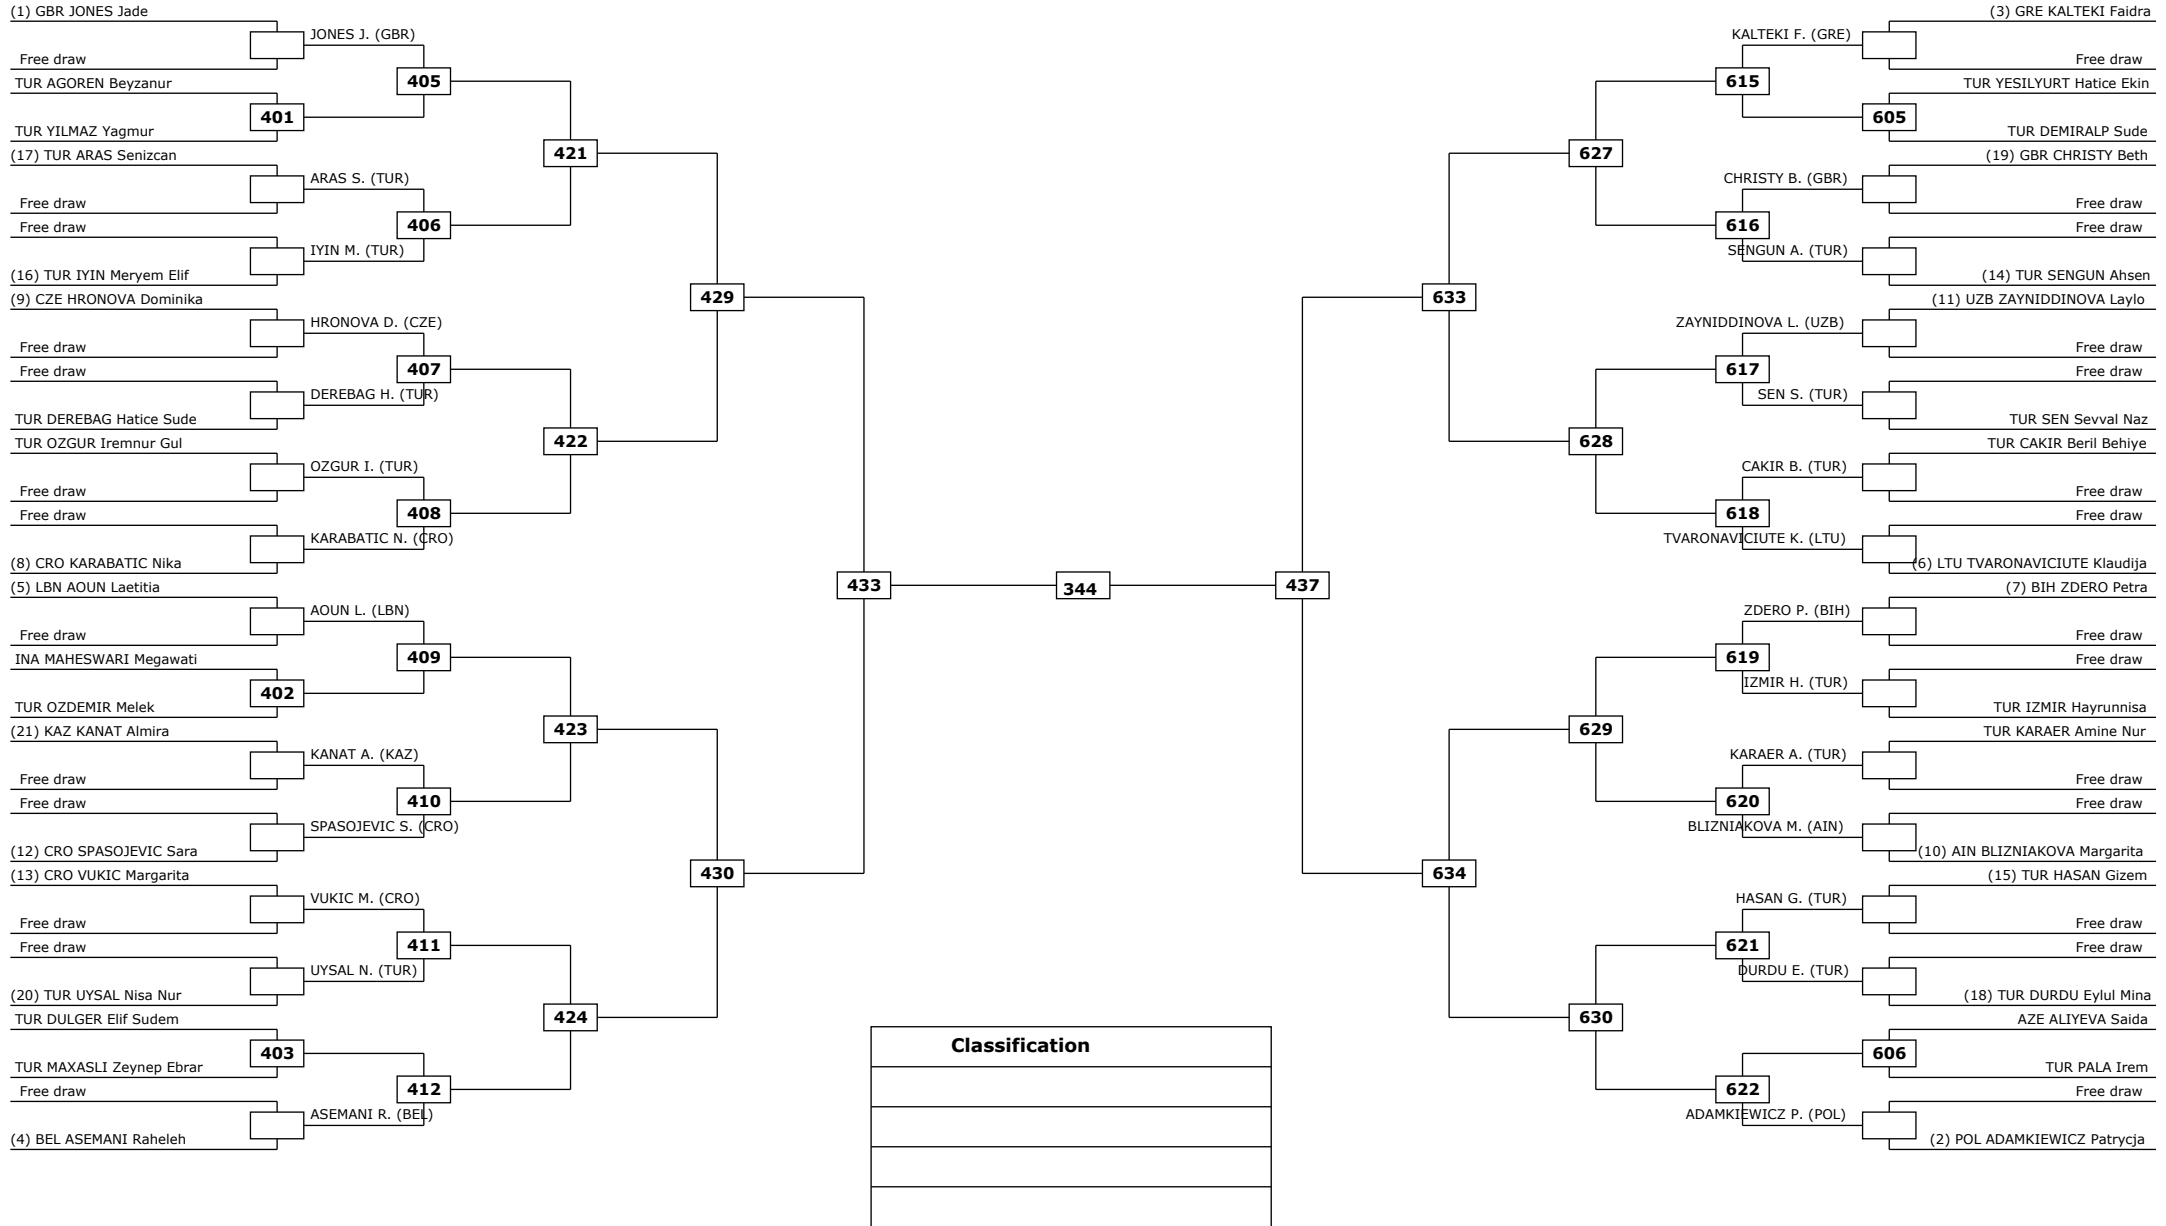

Round of 32 Round of 16 Quarter finals Semifinals Final Semifinals Quarter finals Round of 16 Round of 32

LEGEND: (RSC) Win by Referee stop the contest (WDR) Win by Withdrawal (DQB) Win by Disqualification for unspo
 (x): Seed: (PTF) Win by final score (DSQ) Win by Disqualification R: Round

Round of 64 Round of 32 Round of 16 Quarter finals Semifinals Final Semifinals Quarter finals Round of 16 Round of 32 Round of 64

LEGEND: (RSC) Win by Referee stop the contest (WDR) Win by Withdrawal (DQB) Win by Disqualification for unspo
 (x): Seed: (PTF) Win by final score (DSQ) Win by Disqualification R: Round