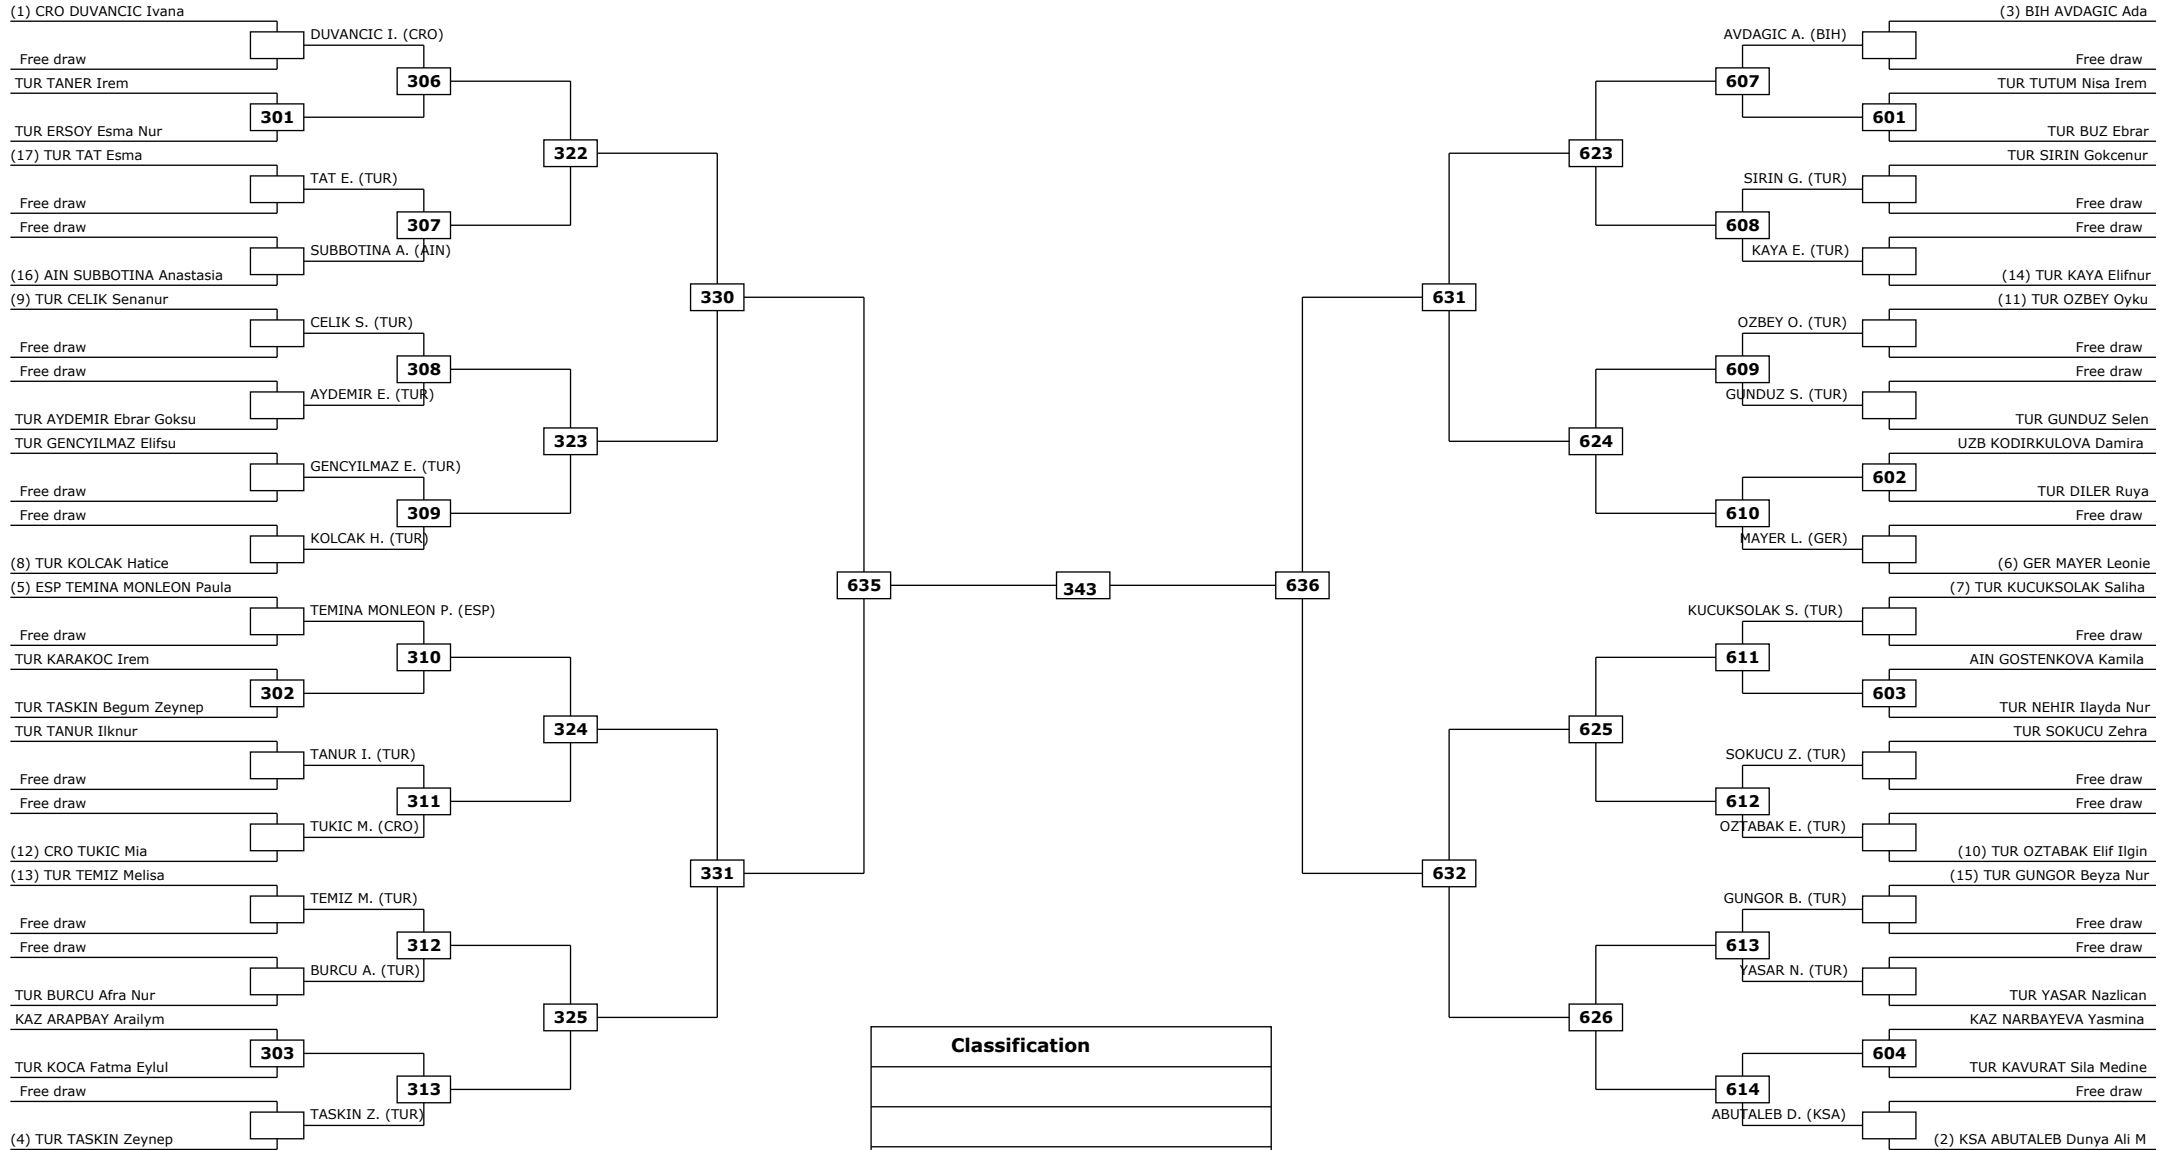

Round of 32 Round of 16 Quarter finals Semifinals Final Semifinals Quarter finals Round of 16 Round of 32

LEGEND: (RSC) Win by Referee stop the contest (WDR) Win by Withdrawal (DQB) Win by Disqualification for unspo
 (x): Seed: (PTF) Win by final score (DSQ) Win by Disqualification R: Round

Round of 64 Round of 32 Round of 16 Quarter finals Semifinals Final Semifinals Quarter finals Round of 16 Round of 32 Round of 64

LEGEND: (RSC) Win by Referee stop the contest (WDR) Win by Withdrawal (DQB) Win by Disqualification for unspo
 (x): Seed: (PTF) Win by final score (DSQ) Win by Disqualification R: Round