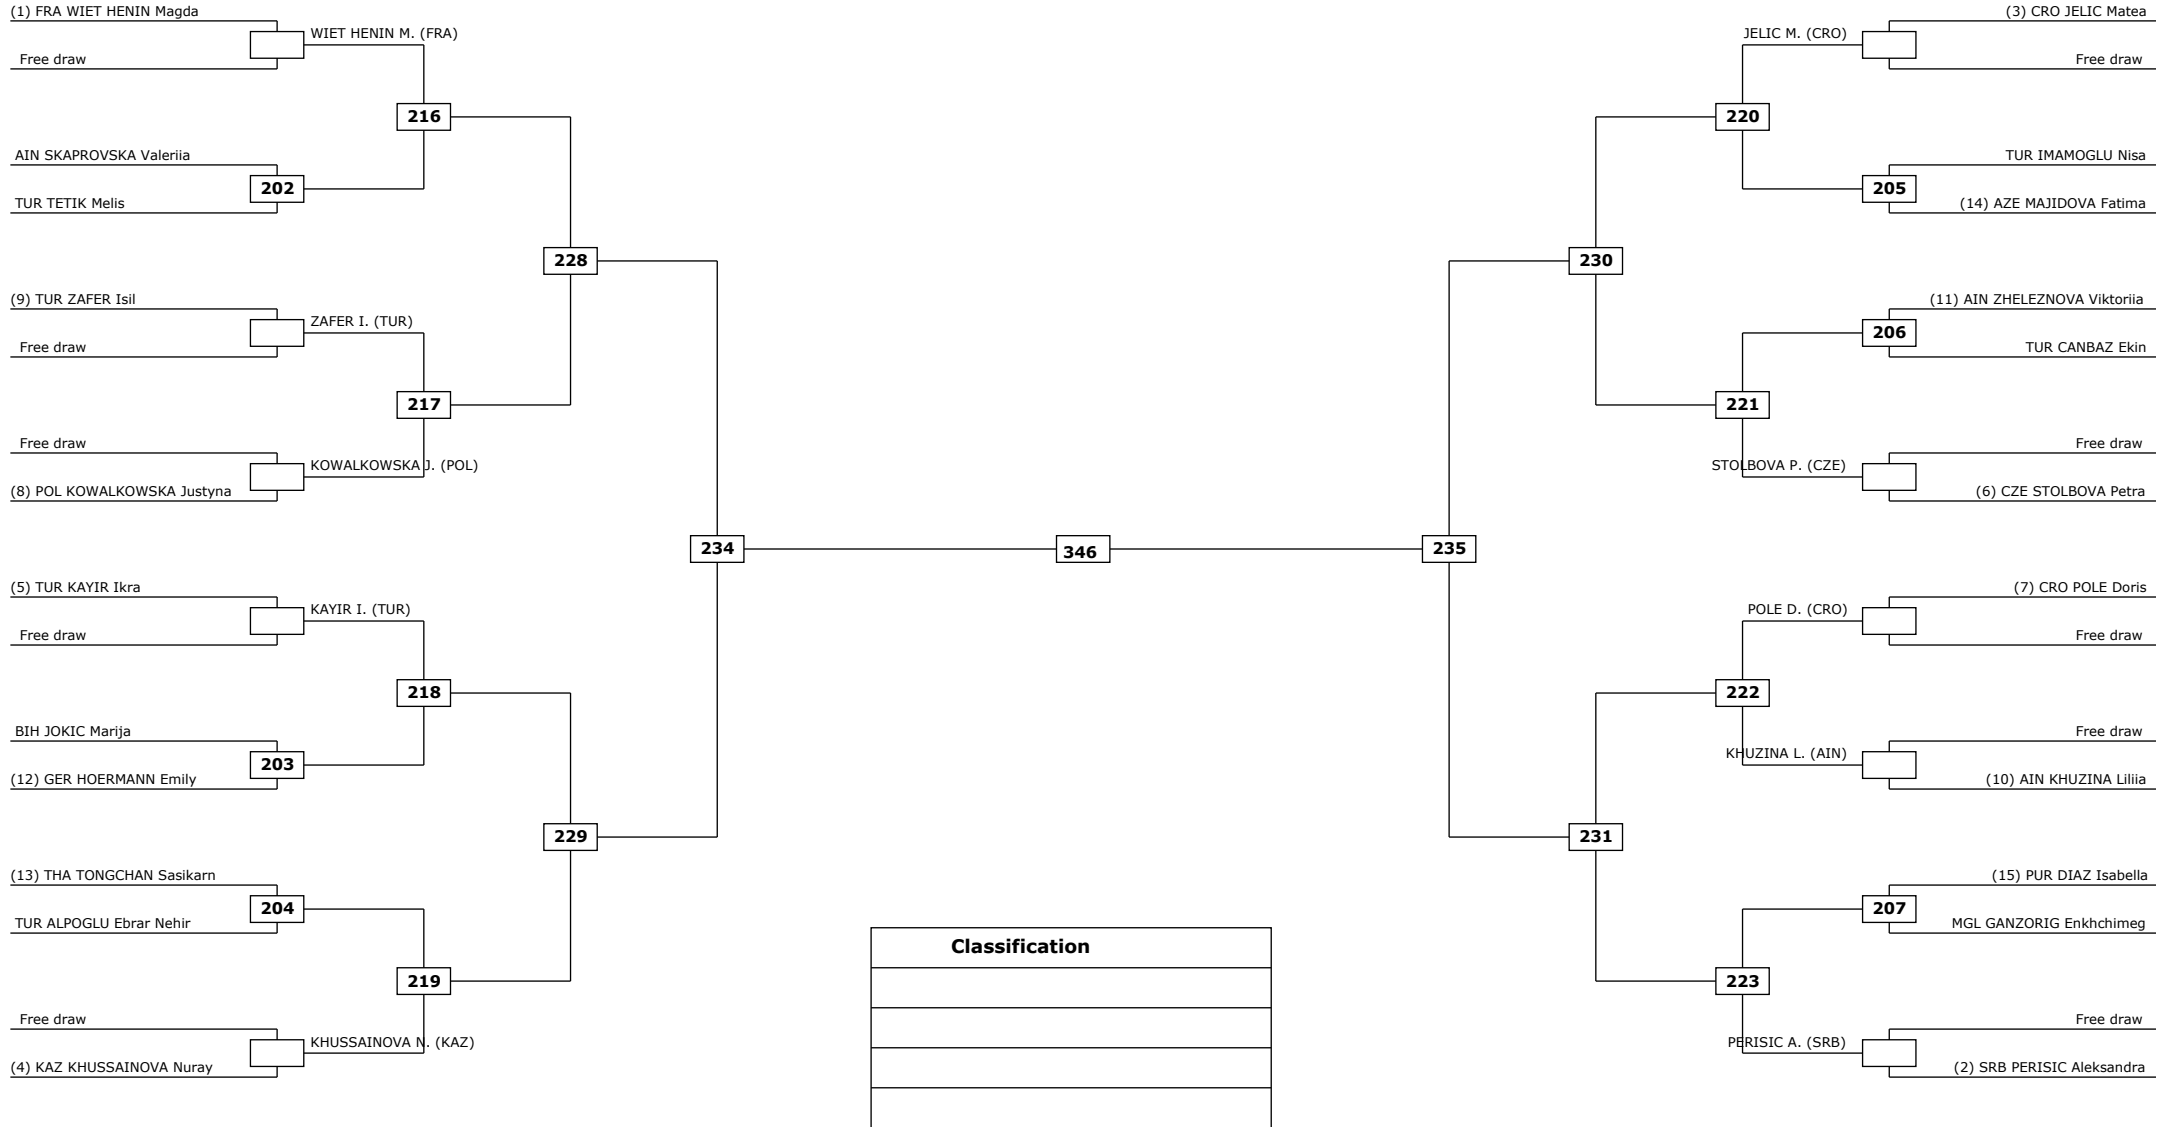

Round of 32 Round of 16 Quarter finals Semifinals Final Semifinals Quarter finals Round of 16 Round of 32

LEGEND: (RSC) Win by Referee stop the contest (WDR) Win by Withdrawal (DQB) Win by Disqualification for unspo
 (x): Seed: (PTF) Win by final score (DSQ) Win by Disqualification R: Round

Round of 64 Round of 32 Round of 16 Quarter finals Semifinals Final Semifinals Quarter finals Round of 16 Round of 32 Round of 64

LEGEND: (RSC) Win by Referee stop the contest (WDR) Win by Withdrawal (DQB) Win by Disqualification for unspo
 (x): Seed: (PTF) Win by final score (DSQ) Win by Disqualification R: Round