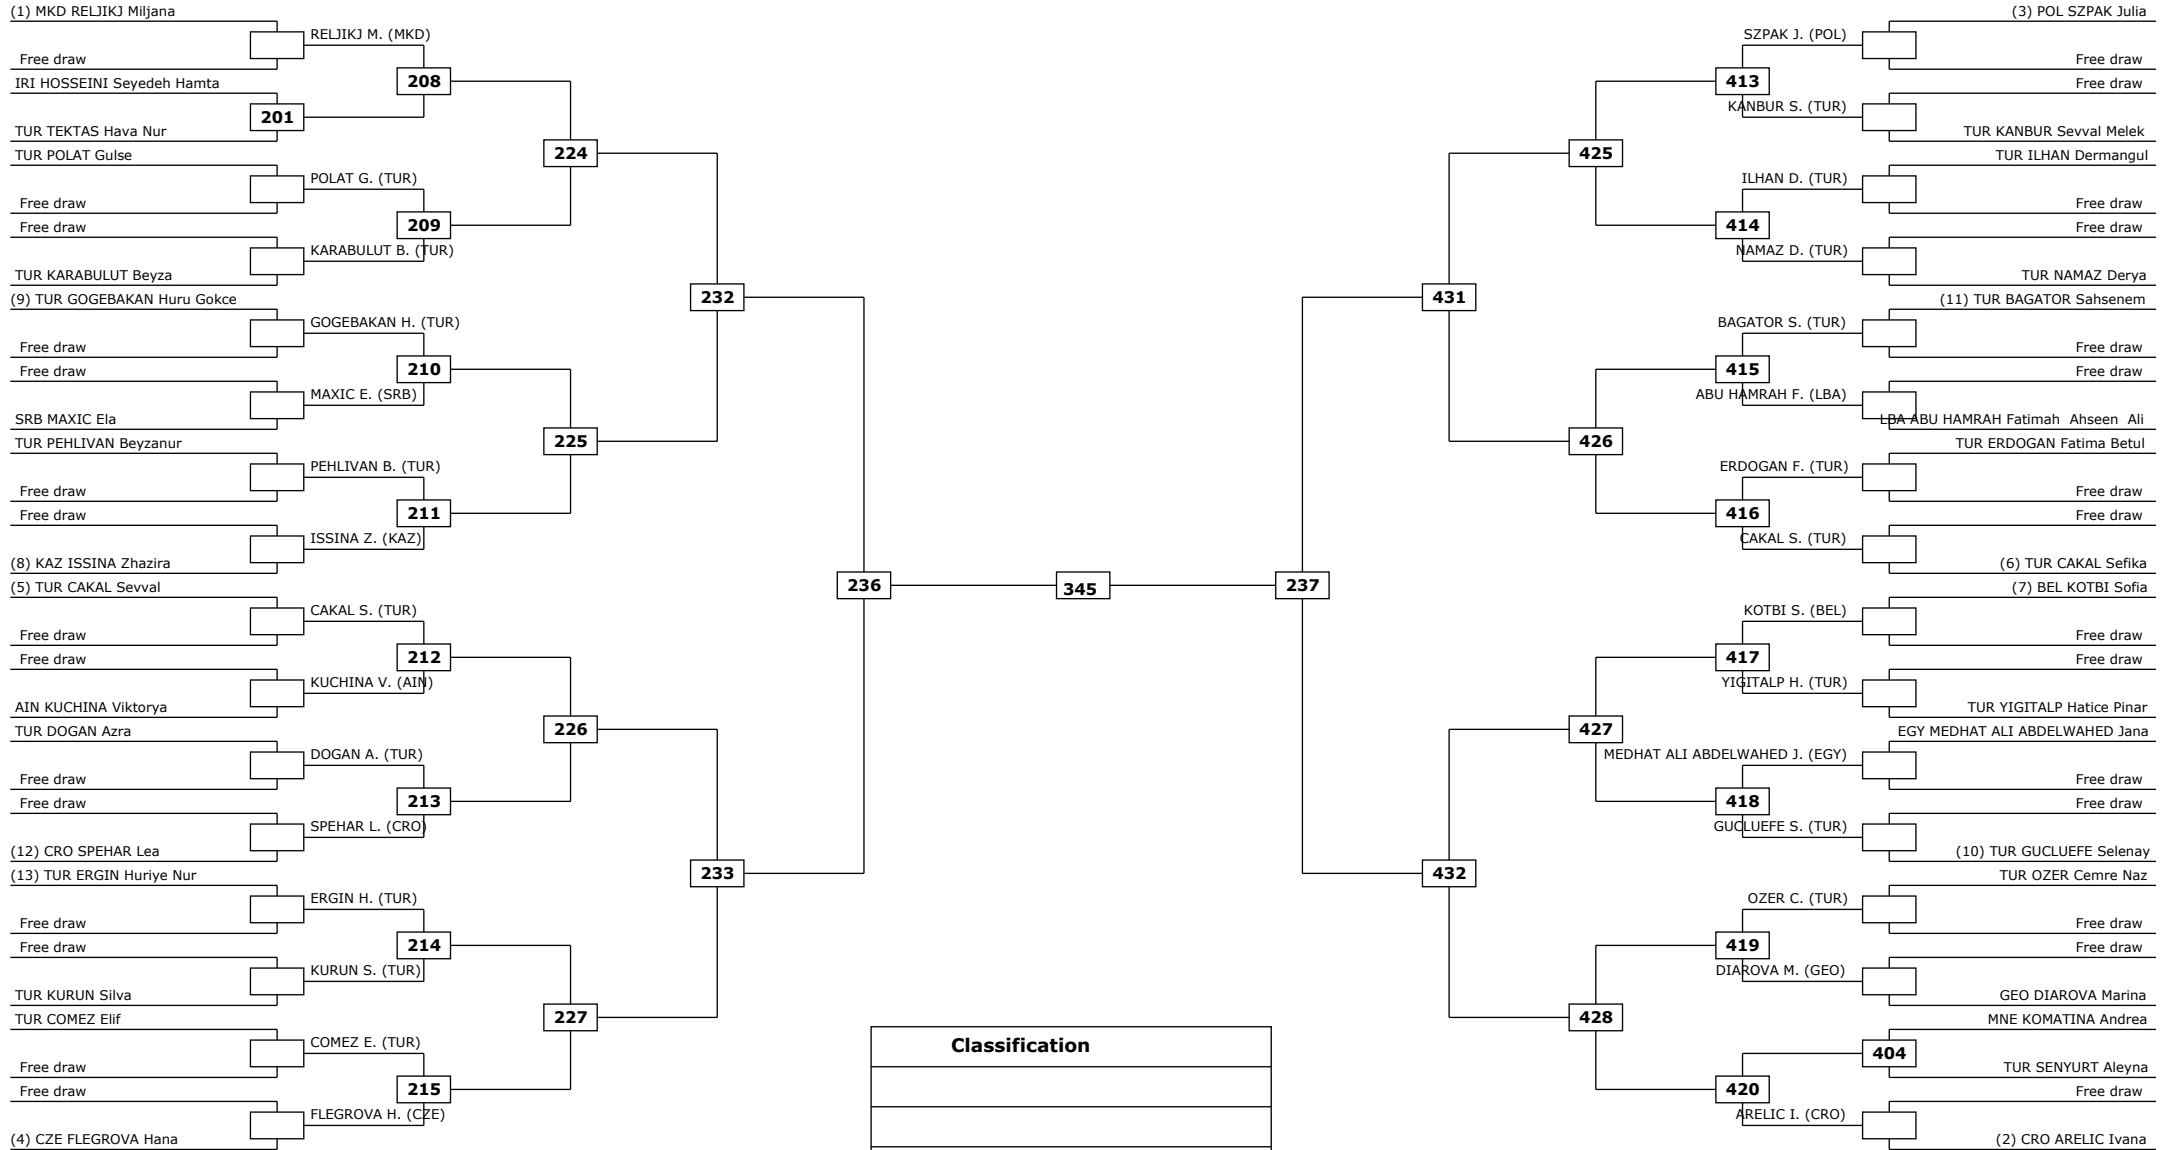

Round of 32 Round of 16 Quarter finals Semifinals Final Semifinals Quarter finals Round of 16 Round of 32

LEGEND: (RSC) Win by Referee stop the contest (WDR) Win by Withdrawal (DQB) Win by Disqualification for unspo
 (x): Seed: (PTF) Win by final score (DSQ) Win by Disqualification R: Round

Round of 64 Round of 32 Round of 16 Quarter finals Semifinals Final Semifinals Quarter finals Round of 16 Round of 32 Round of 64

LEGEND: (RSC) Win by Referee stop the contest (WDR) Win by Withdrawal (DQB) Win by Disqualification for unspo
 (x): Seed: (PTF) Win by final score (DSQ) Win by Disqualification R: Round