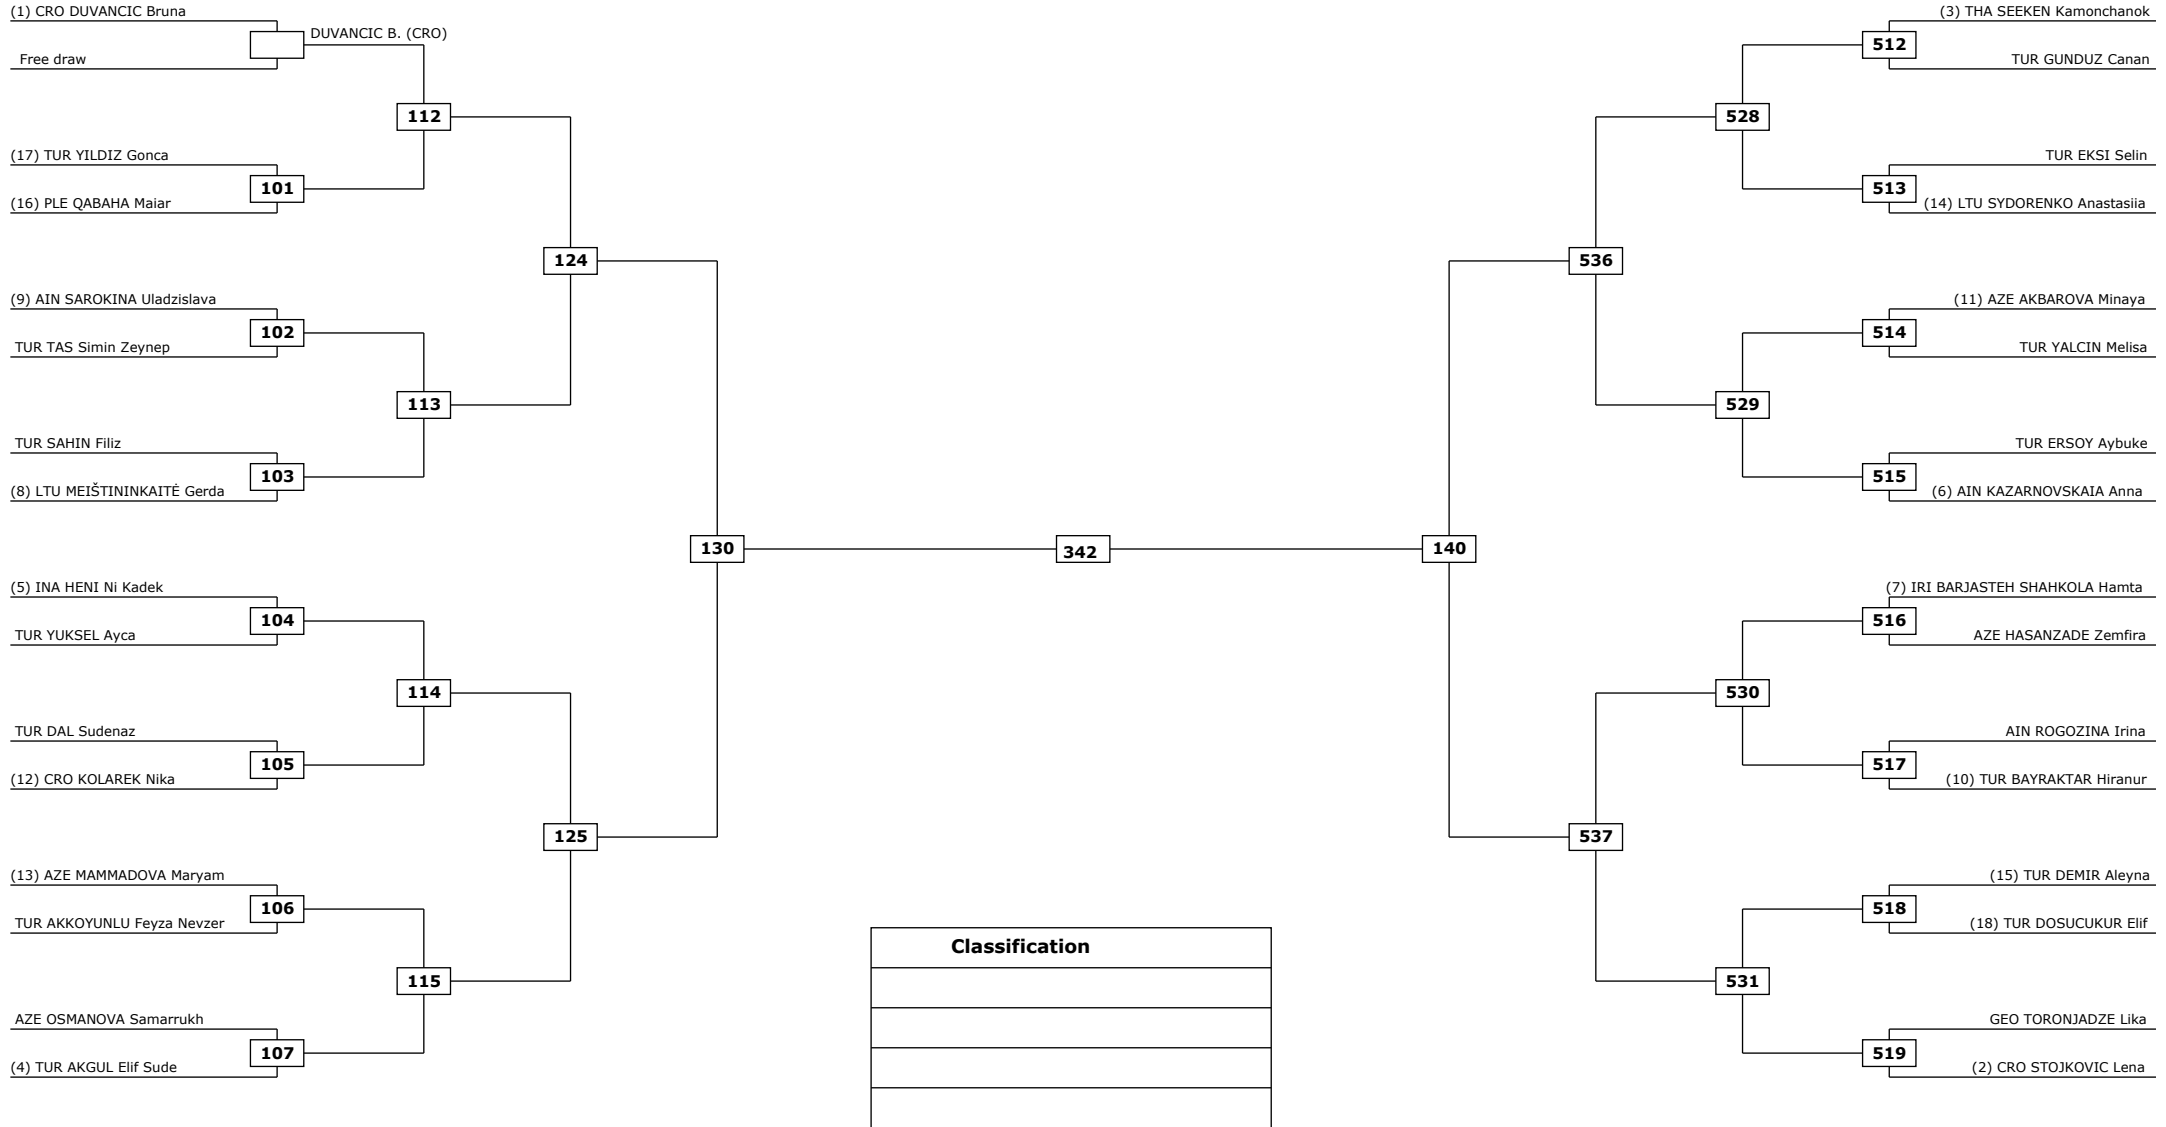

Round of 32 Round of 16 Quarter finals Semifinals Final Semifinals Quarter finals Round of 16 Round of 32

LEGEND: (RSC) Win by Referee stop the contest (WDR) Win by Withdrawal (DQB) Win by Disqualification for unspo
 (x): Seed: (PTF) Win by final score (DSQ) Win by Disqualification R: Round

Round of 64 Round of 32 Round of 16 Quarter finals Semifinals Final Semifinals Quarter finals Round of 16 Round of 32 Round of 64

LEGEND: (RSC) Win by Referee stop the contest (WDR) Win by Withdrawal (DQB) Win by Disqualification for unspo
 (x): Seed: (PTF) Win by final score (DSQ) Win by Disqualification R: Round