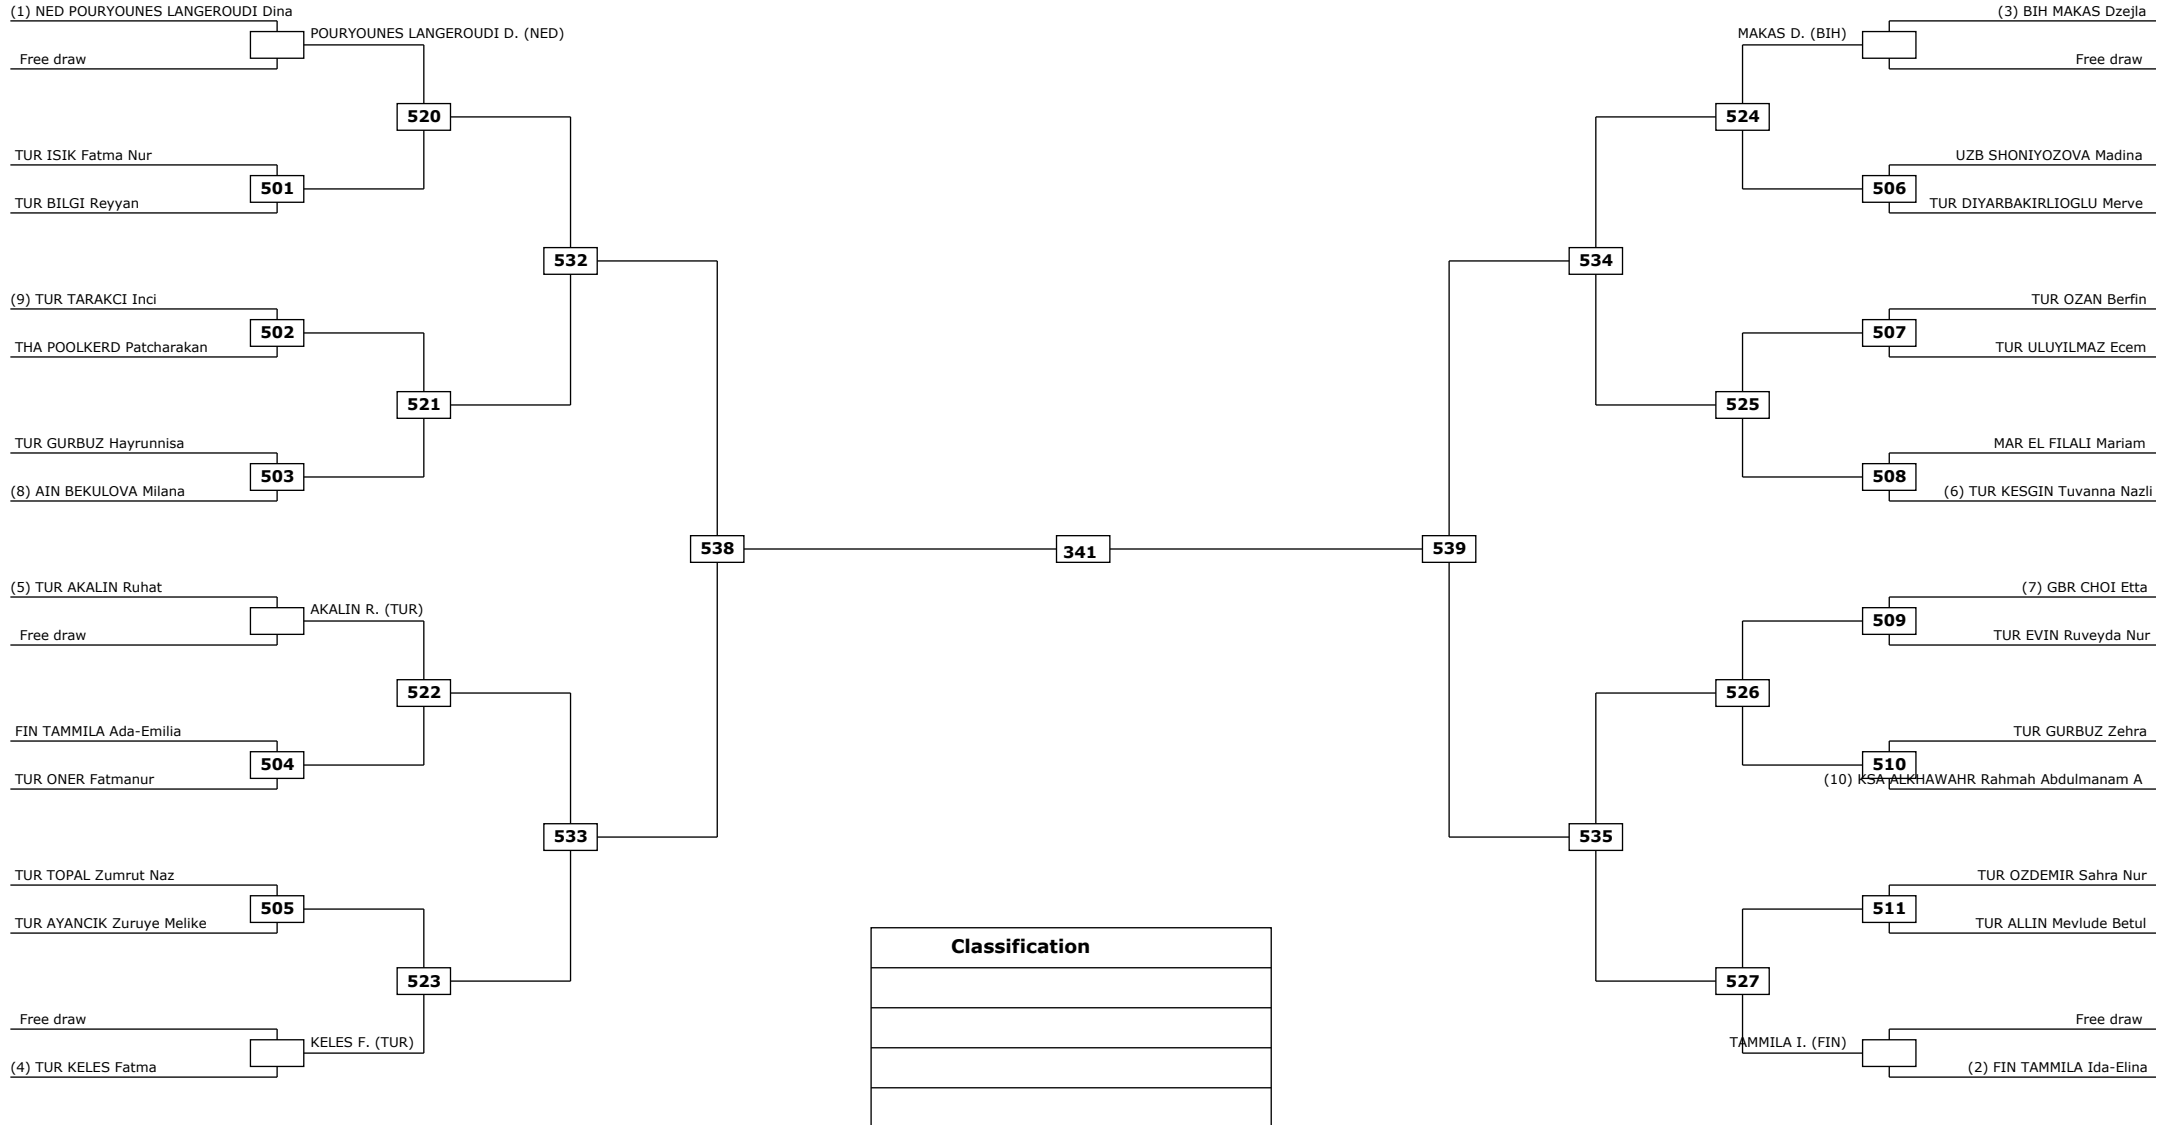

Round of 32 Round of 16 Quarter finals Semifinals Final Semifinals Quarter finals Round of 16 Round of 32

LEGEND: (RSC) Win by Referee stop the contest (WDR) Win by Withdrawal (DQB) Win by Disqualification for unspo
 (x): Seed: (PTF) Win by final score (DSQ) Win by Disqualification R: Round

Round of 64 Round of 32 Round of 16 Quarter finals Semifinals Final Semifinals Quarter finals Round of 16 Round of 32 Round of 64

LEGEND: (RSC) Win by Referee stop the contest (WDR) Win by Withdrawal (DQB) Win by Disqualification for unspo
 (x): Seed: (PTF) Win by final score (DSQ) Win by Disqualification R: Round