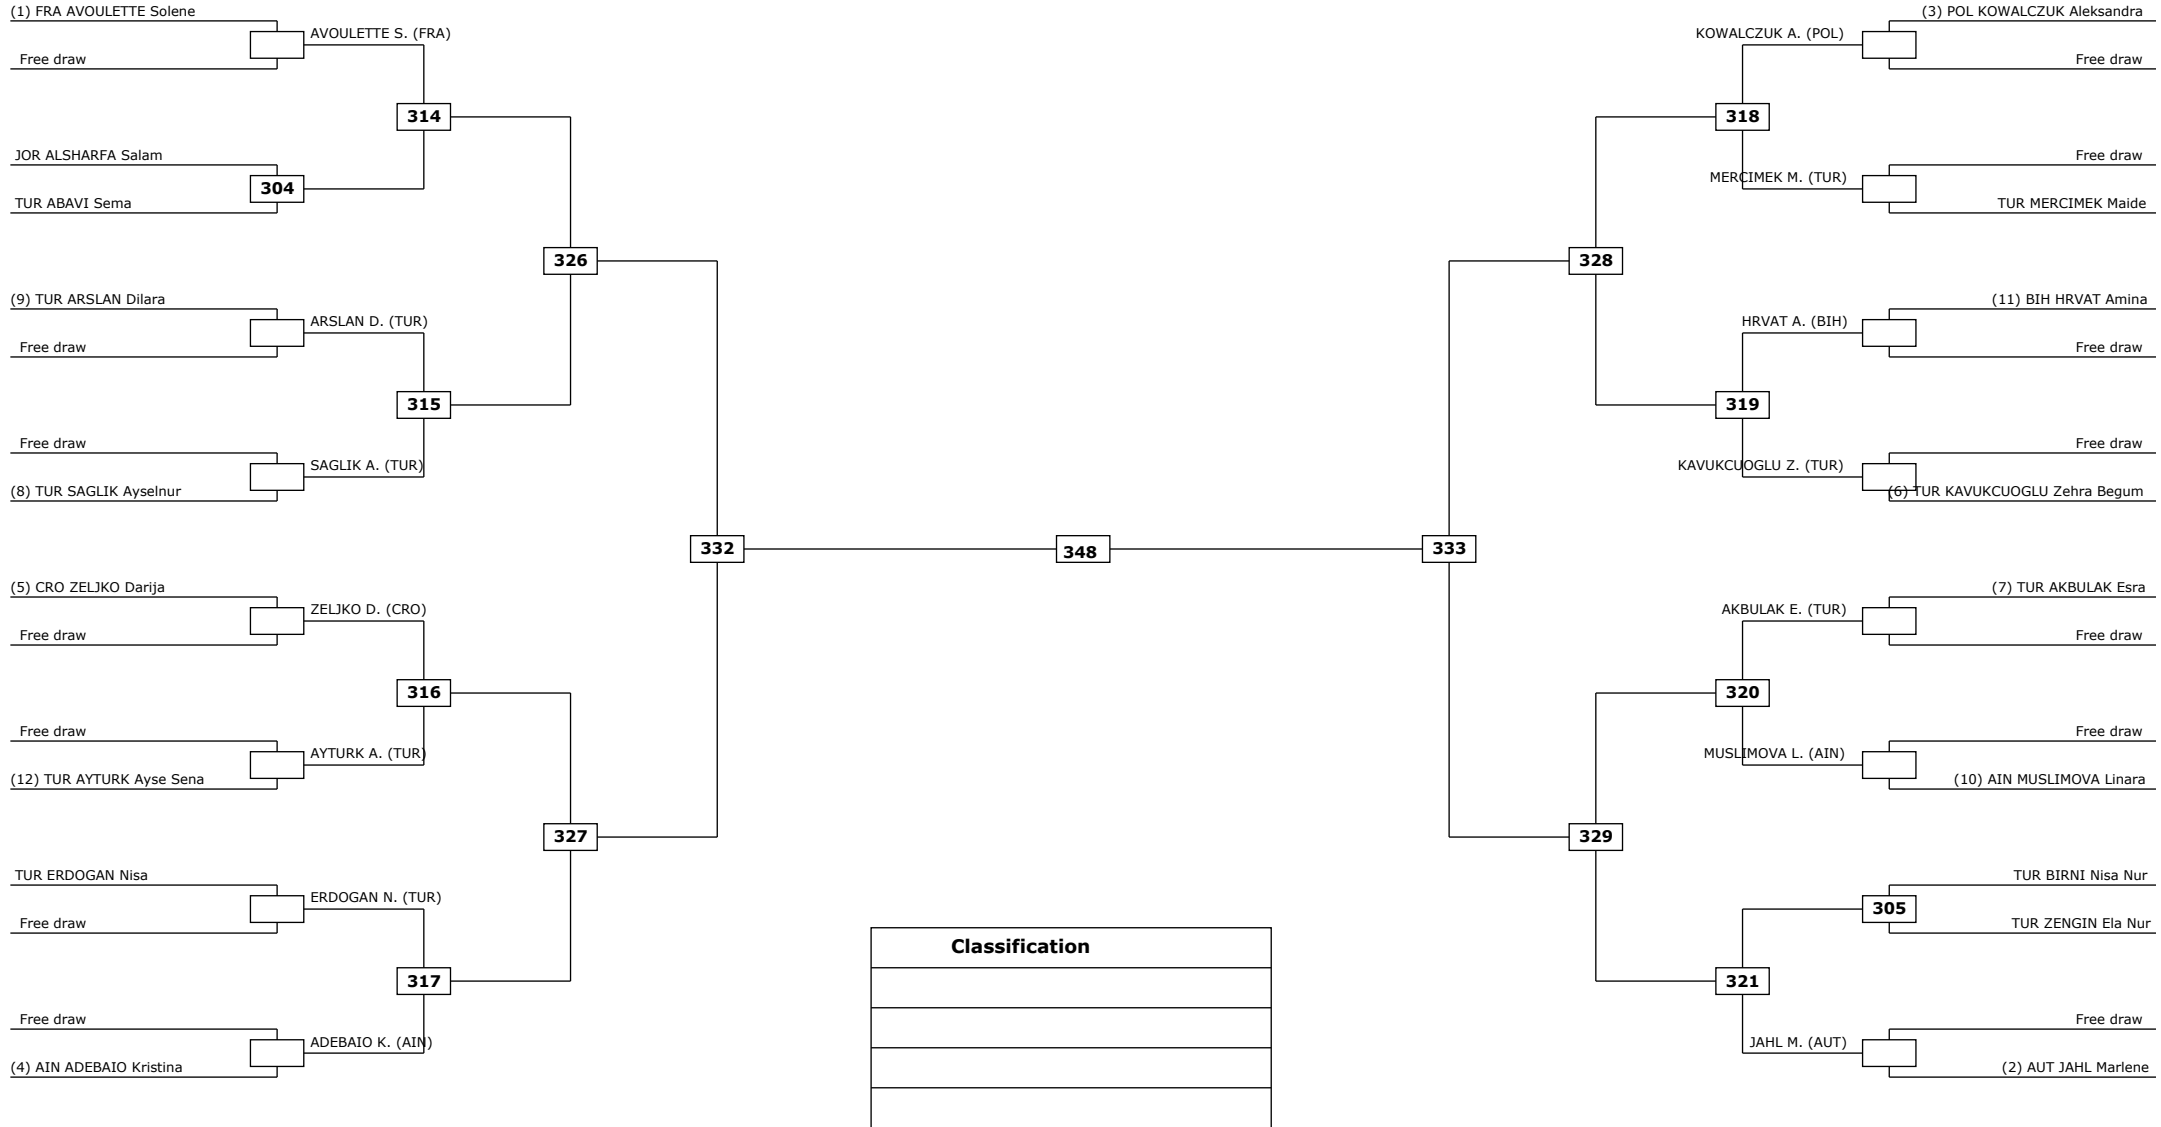

Round of 64 Round of 32 Round of 16 Quarter finals Semifinals Final Semifinals Quarter finals Round of 16 Round of 32 Round of 64

LEGEND: (RSC) Win by Referee stop the contest (WDR) Win by Withdrawal (DQB) Win by Disqualification for unspo
 (x): Seed: (PTF) Win by final score (DSQ) Win by Disqualification R: Round

LEGEND: (RSC) Win by Referee stop the contest (WDR) Win by Withdrawal (DQB) Win by Disqualification for unspo
 (x): Seed: (PTF) Win by final score (DSQ) Win by Disqualification R: Round

LEGEND: (RSC) Win by Referee stop the contest (WDR) Win by Withdrawal (DQB) Win by Disqualification for unspo
 (x): Seed: (PTF) Win by final score (DSQ) Win by Disqualification R: Round