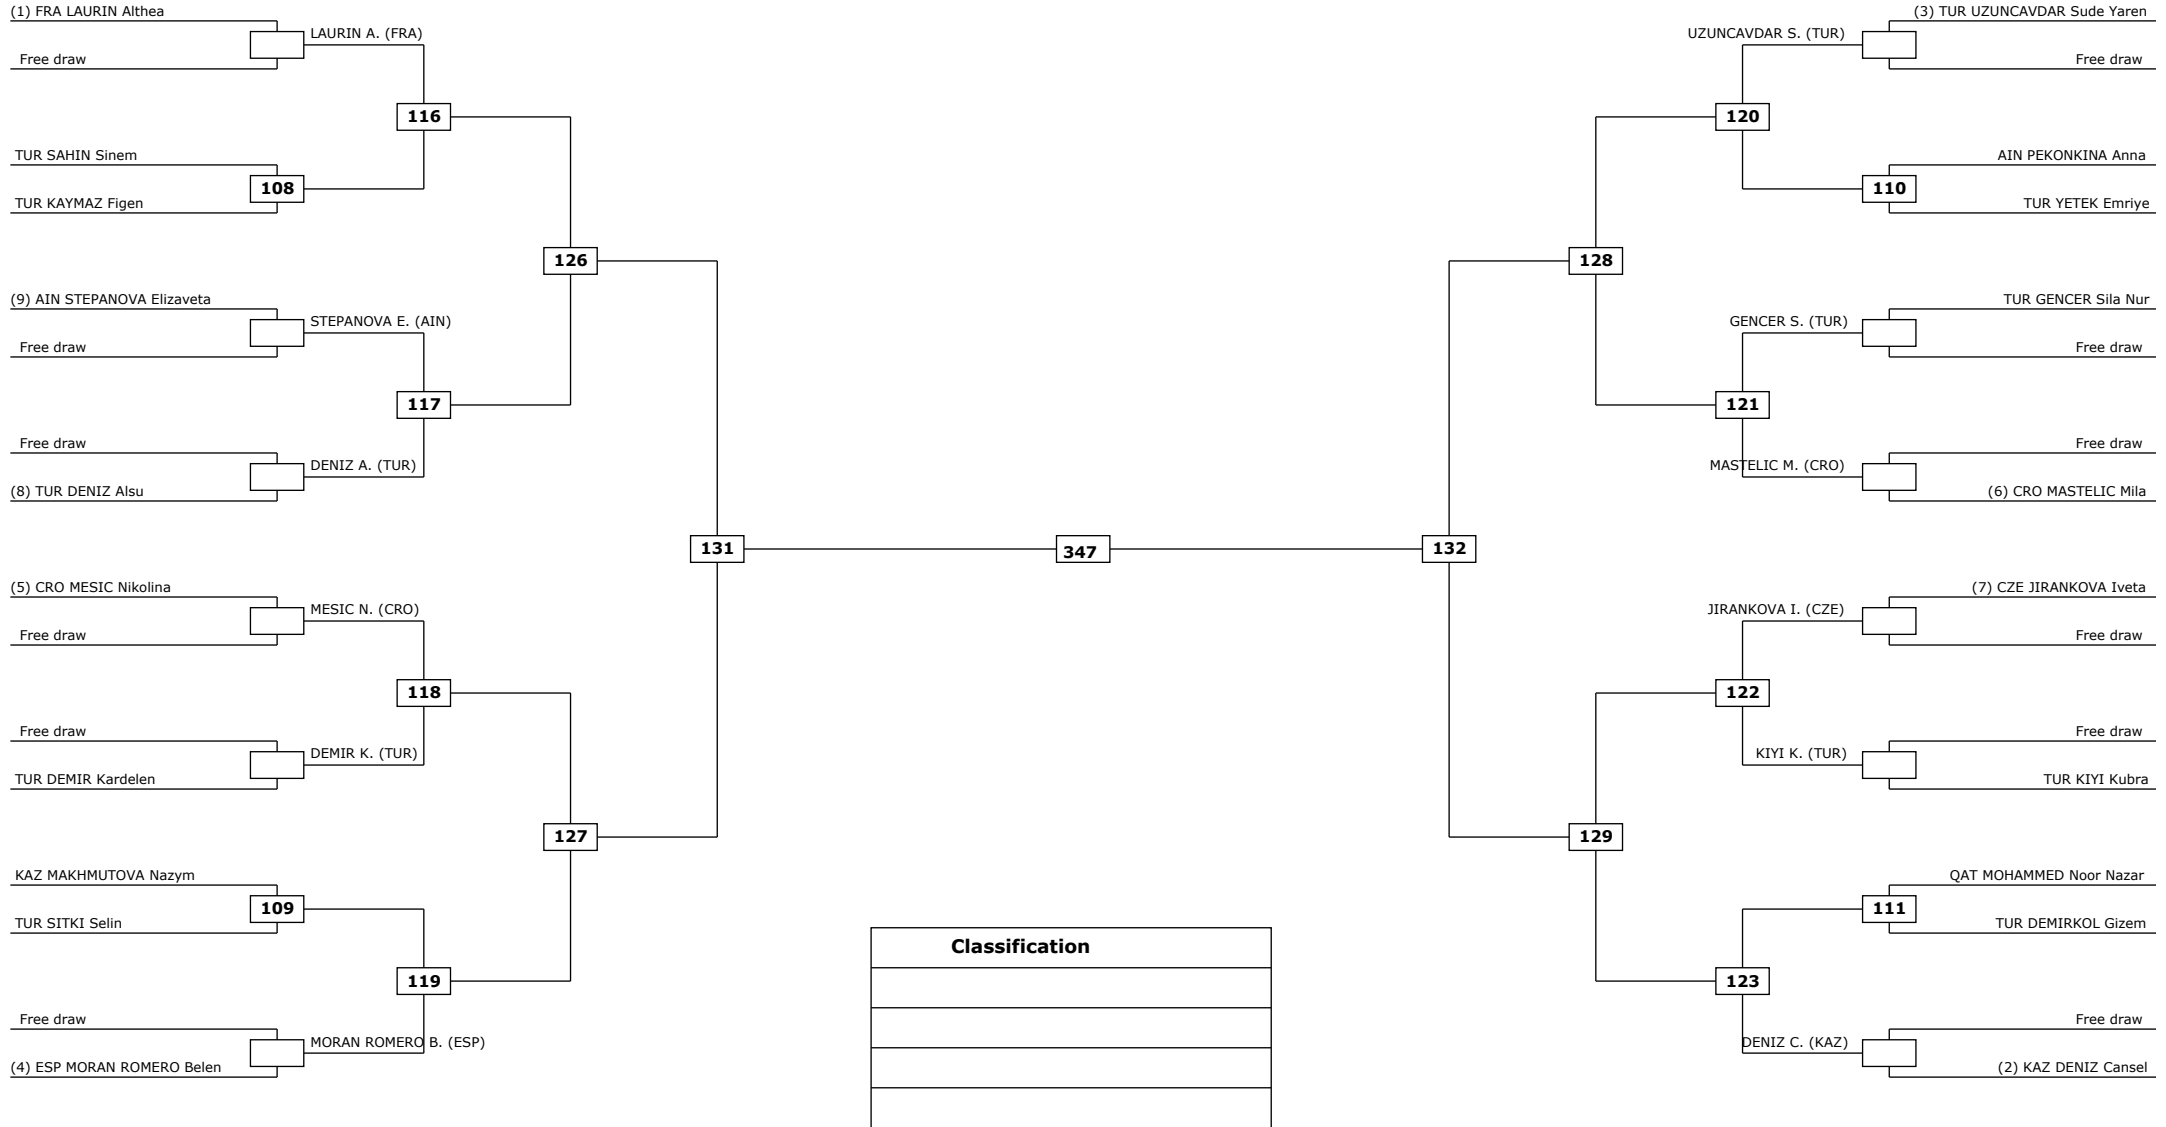

LEGEND: (RSC) Win by Referee stop the contest (WDR) Win by Withdrawal (DQB) Win by Disqualification for unspo
(x): Seed: (PTF) Win by final score (DSQ) Win by Disqualification R: Round