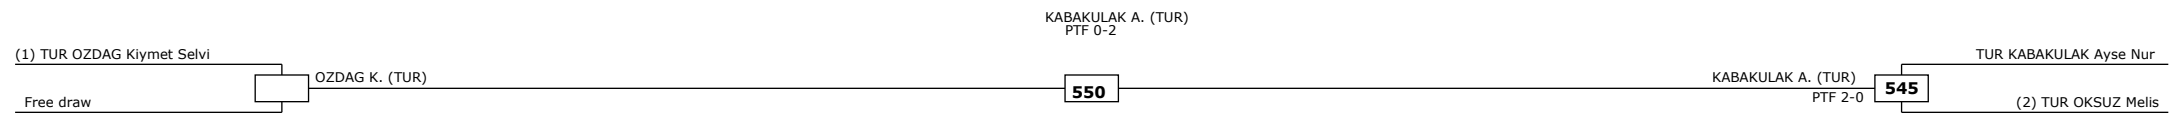

Classification

1 KABAKULAK Ayse Nur TUR

2 OZDAG Kiymet Selvi TUR

3 OKSUZ Melis TUR

(RSC) Win by Referee stop the contest

(WDR) Win by Withdrawal

(DQB) Win by Disqualification for unspo

(PTF) Win by final score

(DSQ) Win by Disqualification

R: Round