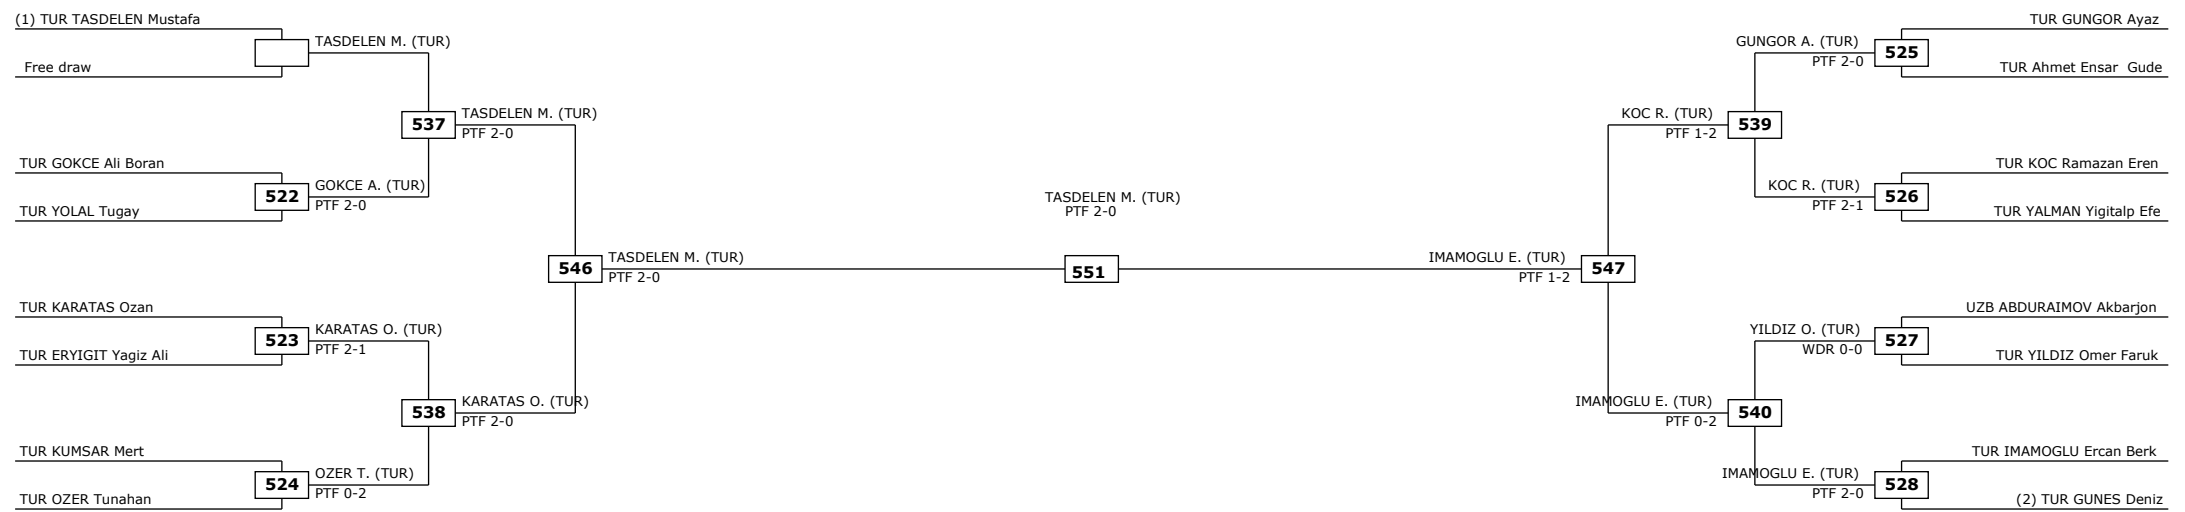

Classification

1 TASDELEN Mustafa TUR

2 IMAMOGLU Ercan Berk TUR

3 KARATAS Ozan TUR

3 KOC Ramazan Eren TUR