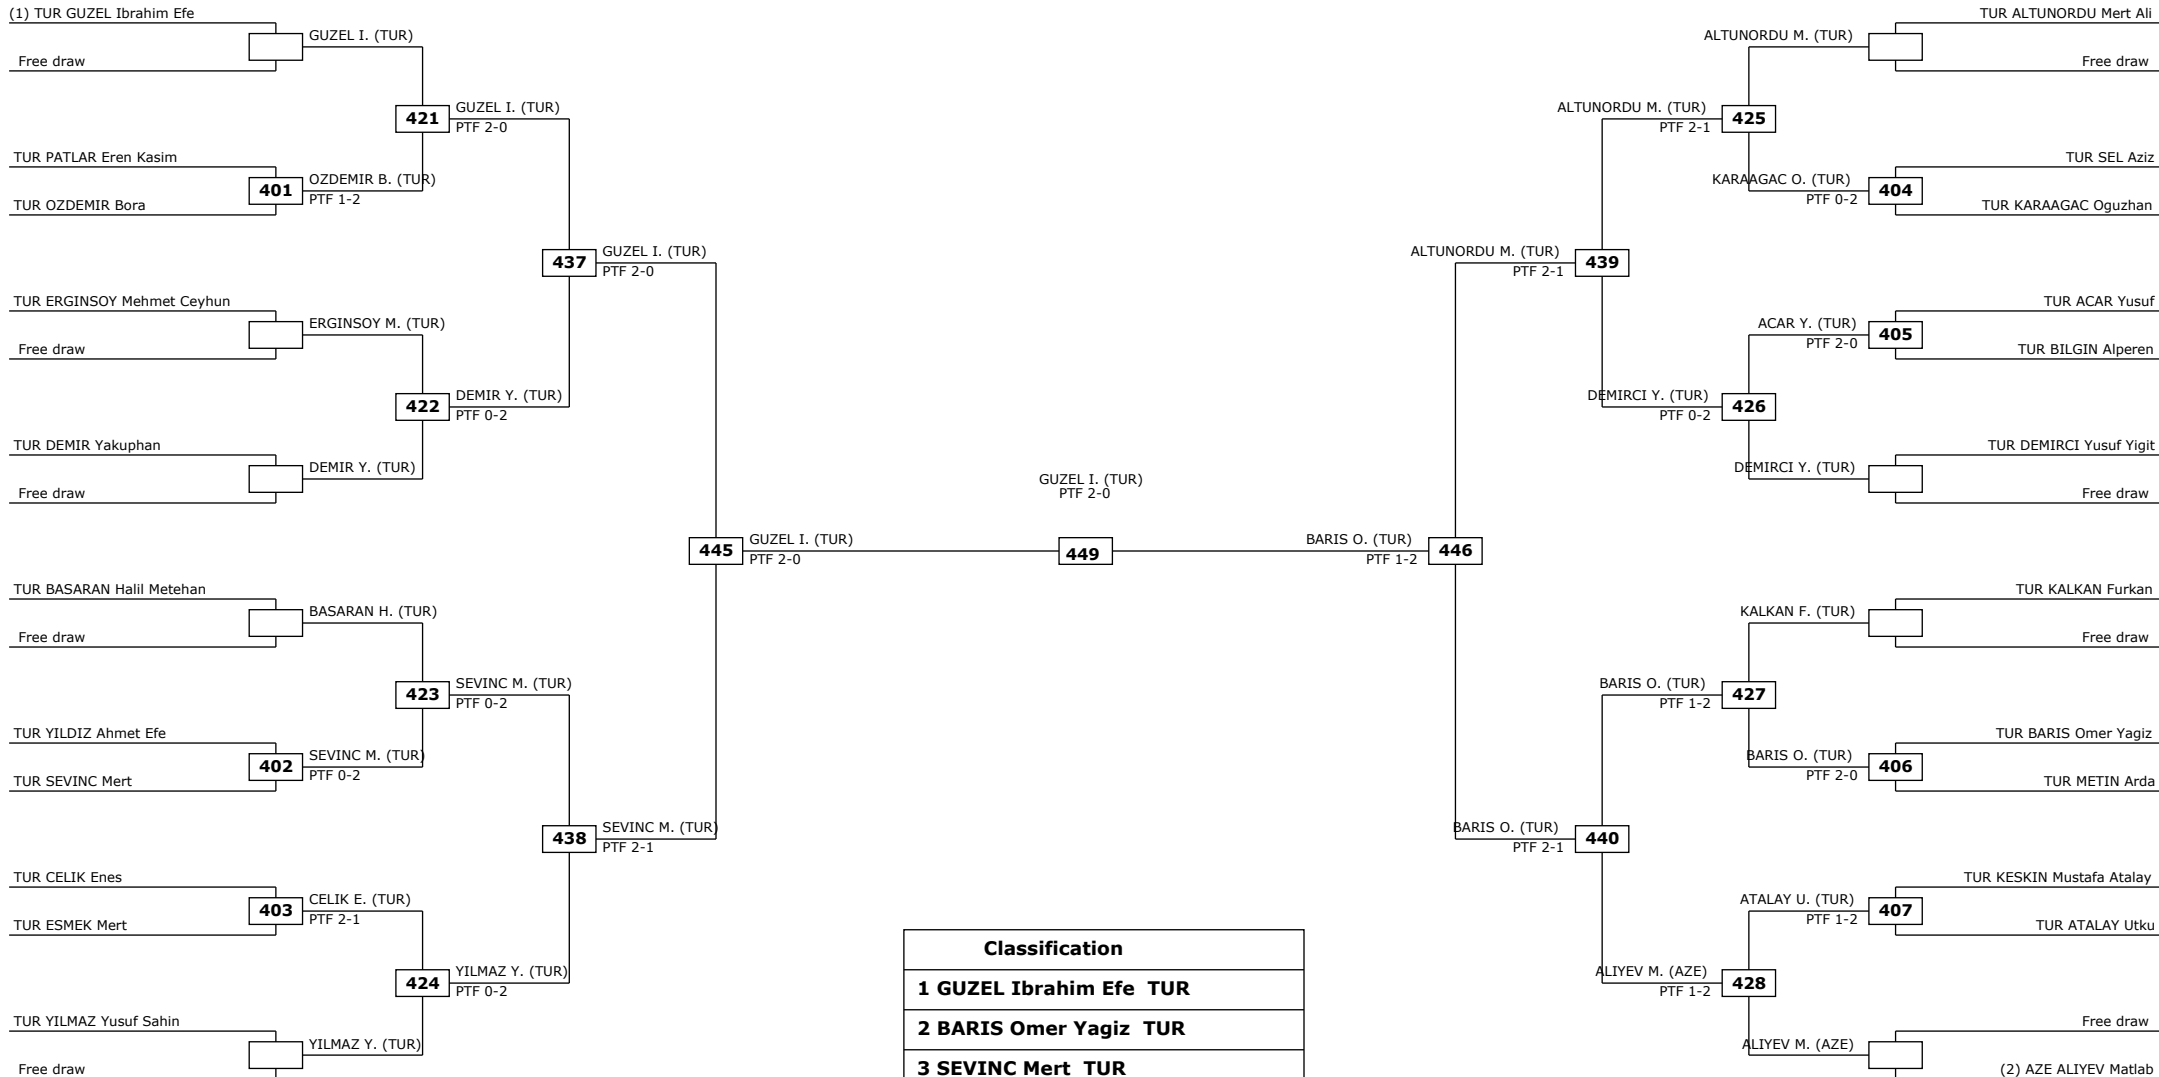

Classification
1 GUZEL Ibrahim Efe TUR
2 BARIS Omer Yagiz TUR
3 SEVINC Mert TUR
3 ALTUNORDU Mert Ali TUR