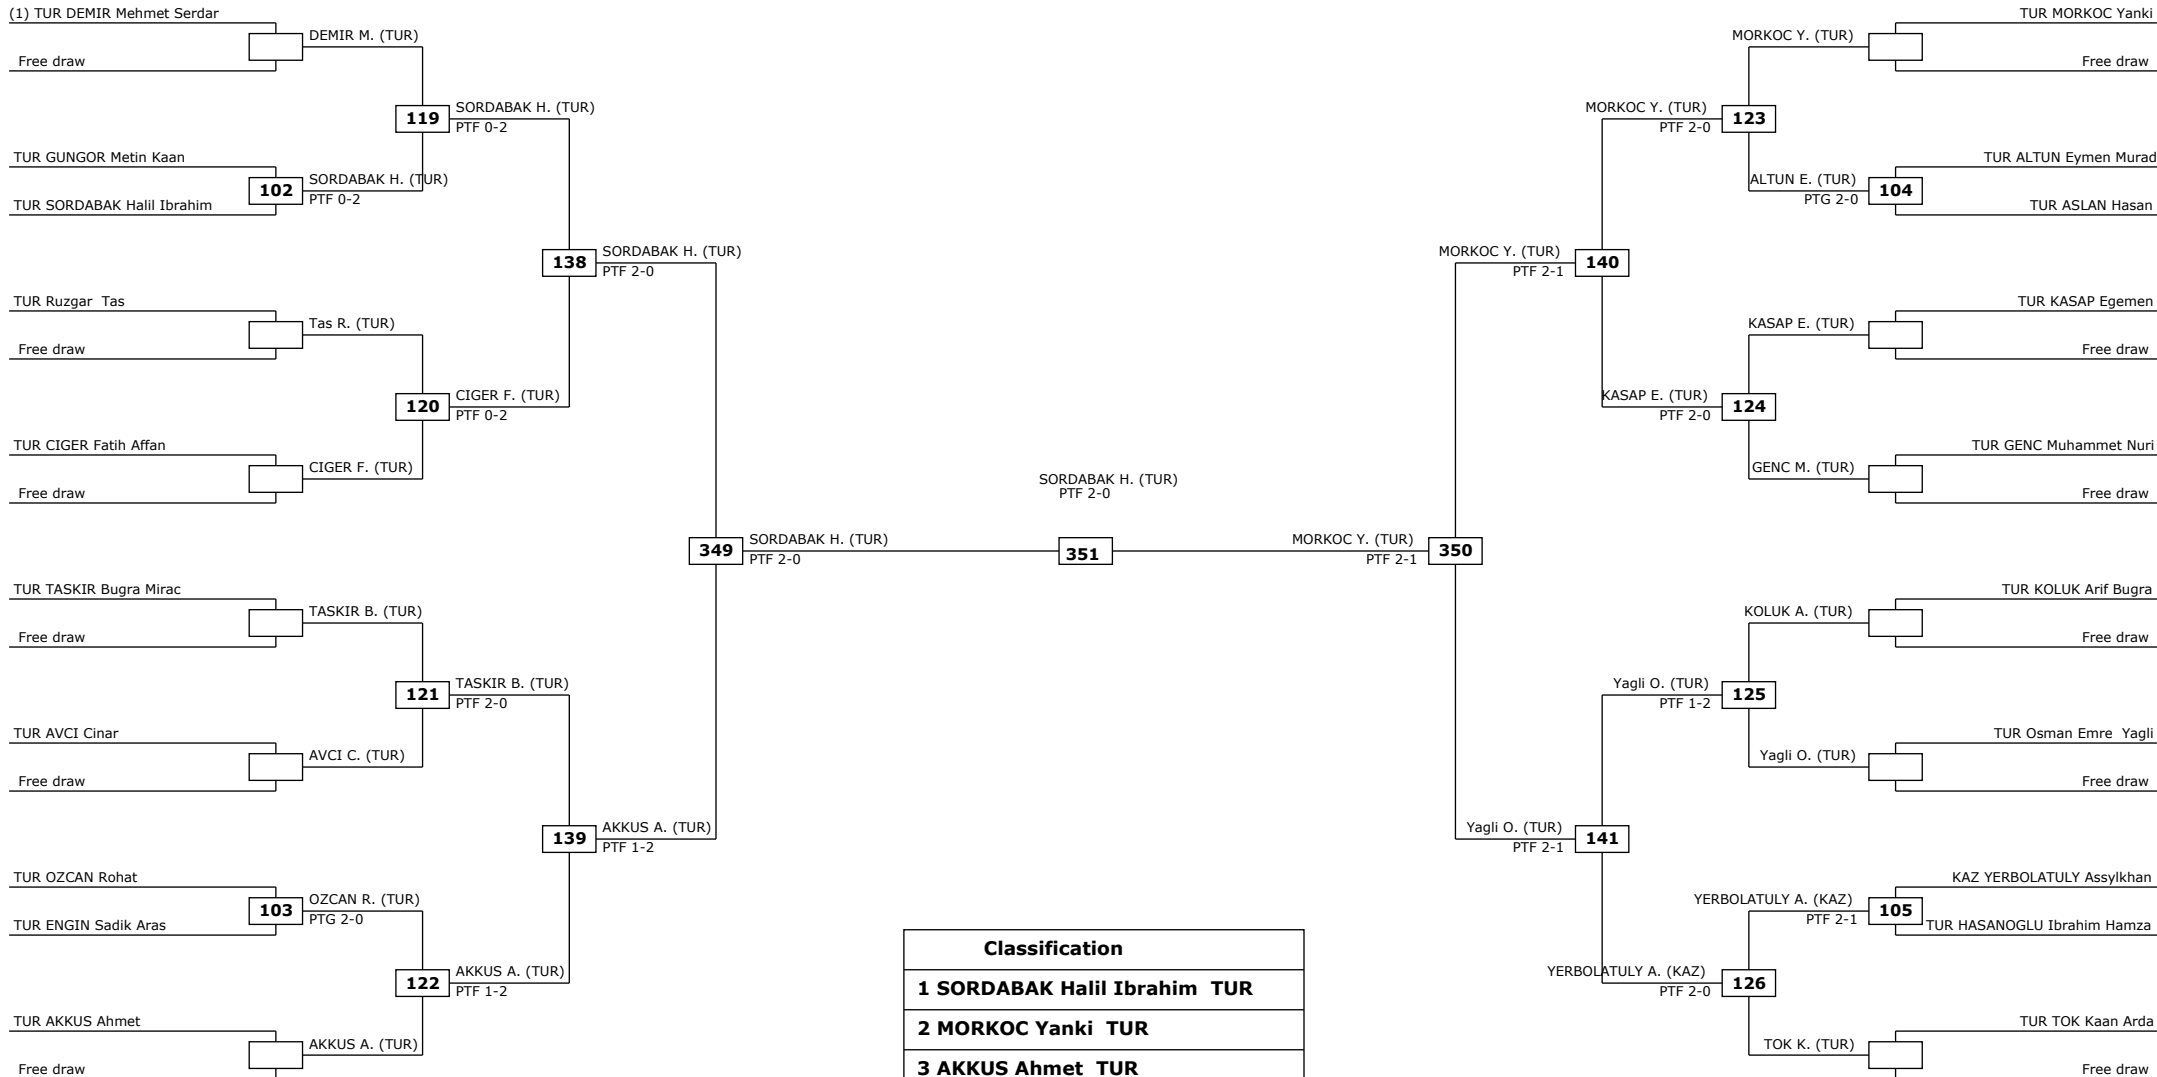

Classification	
1	SORDABAK Halil Ibrahim TUR
2	MORKOC Yanki TUR
3	AKKUS Ahmet TUR
3	Osman Emre Yagli TUR