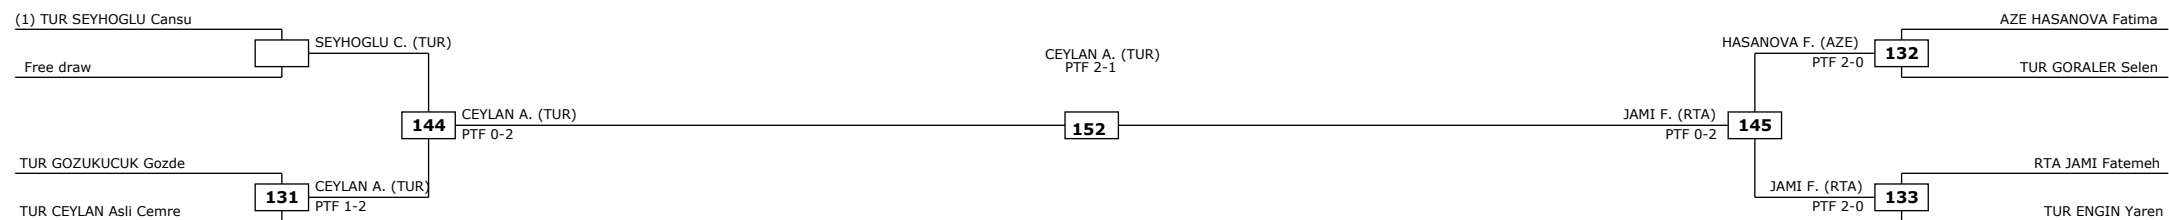

Classification

1 CEYLAN Asli Cemre TUR

2 JAMI Fatemeh RTA

3 SEYHOGLU Cansu TUR

3 HASANOVA Fatima AZE