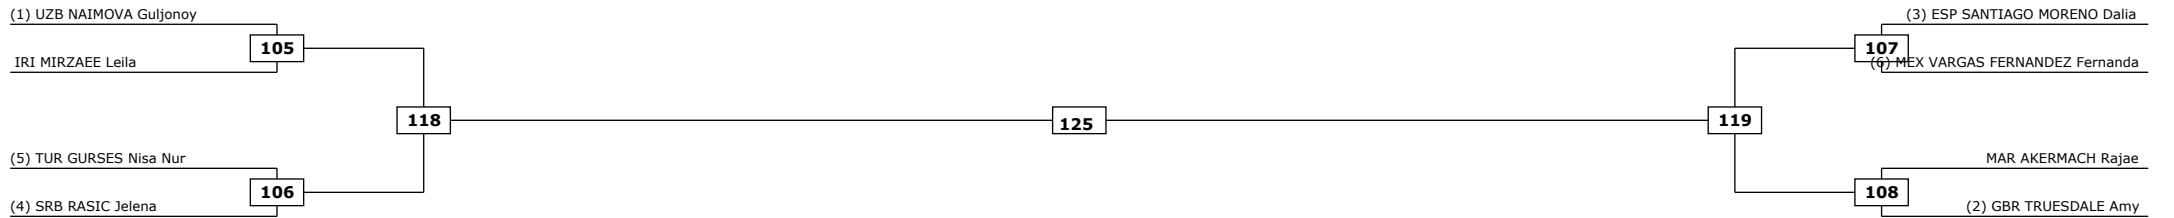

Semifinals

Final

Semifinals

Classification

Fin. GURDAL Gamze TUR

LEGEND: (RSC) Win by Referee stop the contest (PTG) Win by Point Gap (SUP) Win by Superiority (DSQ) Win by Disqualification (DQB) Win by Disqualification for unsportsmanlike behavior (PTS) Win by Point sealing
(x): Seed: (PTF) Win by final score (GDP) Win by Golden Points (WDR) Win by Withdrawal (PUN) Win by Punitive Declaration (CSC) Win by Change of Sport class after first appearance R: Round

Quarter finals

Semifinals

Final

Semifinals

Quarter finals

Classification

LEGEND: (RSC) Win by Referee stop the contest (PTG) Win by Point Gap (SUP) Win by Superiority (DSQ) Win by Disqualification (DQB) Win by Disqualification for unsportsmanlike behavior (PTS) Win by Point sealing
 (x): Seed: (PTF) Win by final score (GDP) Win by Golden Points (WDR) Win by Withdrawal (PUN) Win by Punitive Declaration (CSC) Win by Change of Sport class after first appearance R: Round