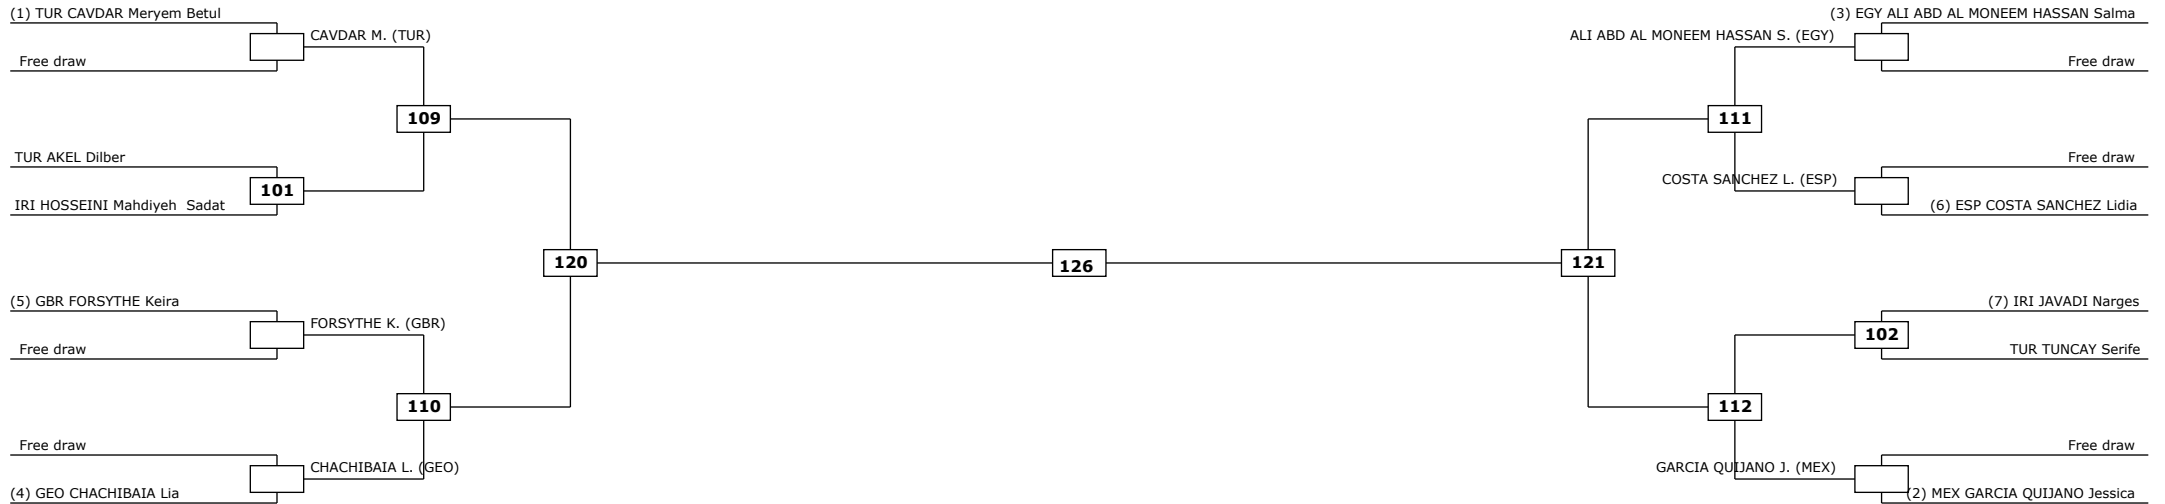

Quarter finals

Semifinals

Final

Semifinals

Quarter finals

Classification

Classification

LEGEND: (RSC) Win by Referee stop the contest (PTG) Win by Point Gap (SUP) Win by Superiority (DSQ) Win by Disqualification (DQB) Win by Disqualification for unsportsmanlike behavior (PTS) Win by Point sealing
 (x): Seed: (PTF) Win by final score (GDP) Win by Golden Points (WDR) Win by Withdrawal (PUN) Win by Punitive Declaration (CSC) Win by Change of Sport class after first appearance R: Round

Round of 16 Quarter finals Semifinals Final Semifinals Quarter finals Round of 16

Classification

LEGEND: (RSC) Win by Referee stop the contest (PTG) Win by Point Gap (SUP) Win by Superiority (DSQ) Win by Disqualification (DQB) Win by Disqualification for unsportsmanlike behavior (PTS) Win by Point sealing
 (x): Seed: (PTF) Win by final score (GDP) Win by Golden Points (WDR) Win by Withdrawal (PUN) Win by Punitive Declaration (CSC) Win by Change of Sport class after first appearance R: Round

Semifinals

Final

Semifinals

Classification

Fin. GURDAL Gamze TUR

LEGEND: (RSC) Win by Referee stop the contest (PTG) Win by Point Gap (SUP) Win by Superiority (DSQ) Win by Disqualification (DQB) Win by Disqualification for unsportsmanlike behavior (PTS) Win by Point sealing
(x): Seed: (PTF) Win by final score (GDP) Win by Golden Points (WDR) Win by Withdrawal (PUN) Win by Punitive Declaration (CSC) Win by Change of Sport class after first appearance R: Round

Quarter finals

Semifinals

Final

Semifinals

Quarter finals

Classification

LEGEND: (RSC) Win by Referee stop the contest (PTG) Win by Point Gap (SUP) Win by Superiority (DSQ) Win by Disqualification (DQB) Win by Disqualification for unsportsmanlike behavior (PTS) Win by Point sealing
 (x): Seed: (PTF) Win by final score (GDP) Win by Golden Points (WDR) Win by Withdrawal (PUN) Win by Punitive Declaration (CSC) Win by Change of Sport class after first appearance R: Round