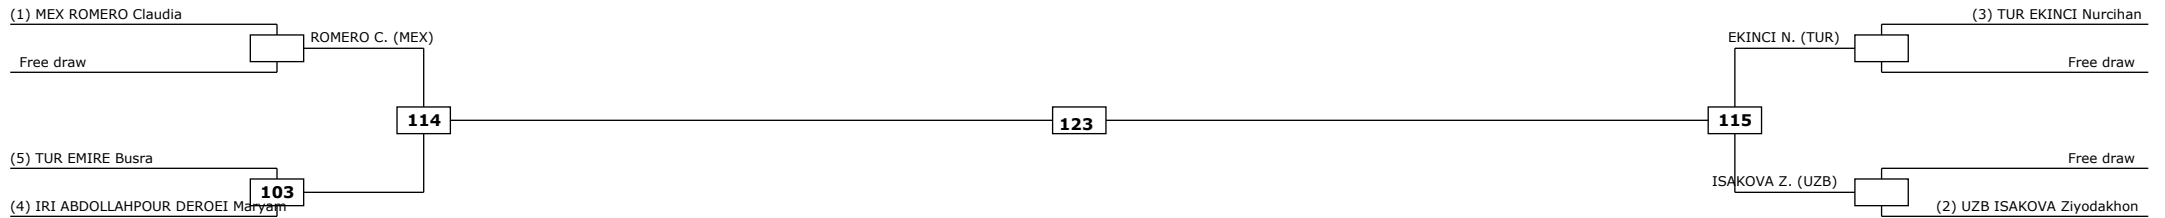

Quarter finals

Semifinals

Final

Semifinals

Quarter finals

Classification

Classification

LEGEND: (RSC) Win by Referee stop the contest (PTG) Win by Point Gap (SUP) Win by Superiority (DSQ) Win by Disqualification (DQB) Win by Disqualification for unsportsmanlike behavior (PTS) Win by Point sealing
 (x): Seed: (PTF) Win by final score (GDP) Win by Golden Points (WDR) Win by Withdrawal (PUN) Win by Punitive Declaration (CSC) Win by Change of Sport class after first appearance R: Round

Round of 16 Quarter finals Semifinals Final Semifinals Quarter finals Round of 16

Classification

LEGEND: (RSC) Win by Referee stop the contest (PTG) Win by Point Gap (SUP) Win by Superiority (DSQ) Win by Disqualification (DQB) Win by Disqualification for unsportsmanlike behavior (PTS) Win by Point sealing
 (x): Seed: (PTF) Win by final score (GDP) Win by Golden Points (WDR) Win by Withdrawal (PUN) Win by Punitive Declaration (CSC) Win by Change of Sport class after first appearance R: Round