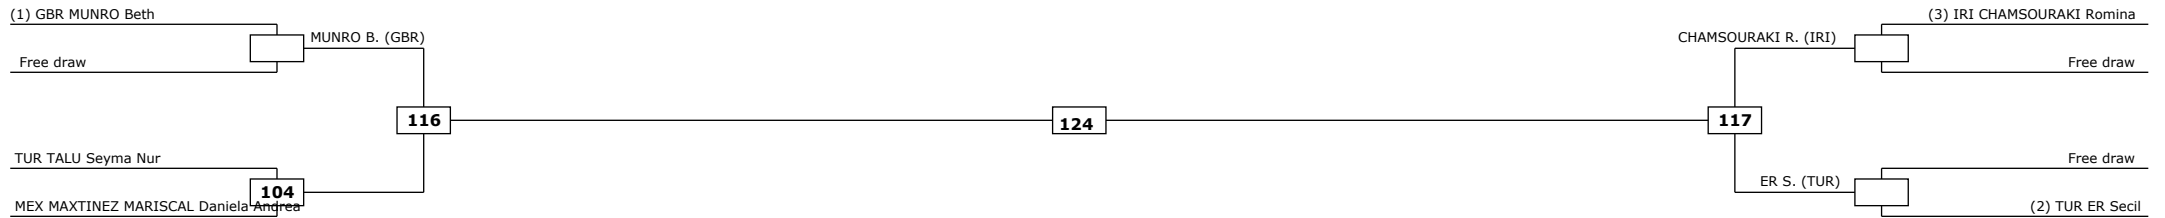

Semifinals

Final

Semifinals

Classification

Fin. GURDAL Gamze TUR

LEGEND: (RSC) Win by Referee stop the contest (PTG) Win by Point Gap (SUP) Win by Superiority (DSQ) Win by Disqualification (DQB) Win by Disqualification for unsportsmanlike behavior (PTS) Win by Point sealing
(x): Seed: (PTF) Win by final score (GDP) Win by Golden Points (WDR) Win by Withdrawal (PUN) Win by Punitive Declaration (CSC) Win by Change of Sport class after first appearance R: Round

Quarter finals

Semifinals

Final

Semifinals

Quarter finals

Classification

LEGEND: (RSC) Win by Referee stop the contest (PTG) Win by Point Gap (SUP) Win by Superiority (DSQ) Win by Disqualification (DQB) Win by Disqualification for unsportsmanlike behavior (PTS) Win by Point sealing
(x): Seed: (PTF) Win by final score (GDP) Win by Golden Points (WDR) Win by Withdrawal (PUN) Win by Punitive Declaration (CSC) Win by Change of Sport class after first appearance R: Round